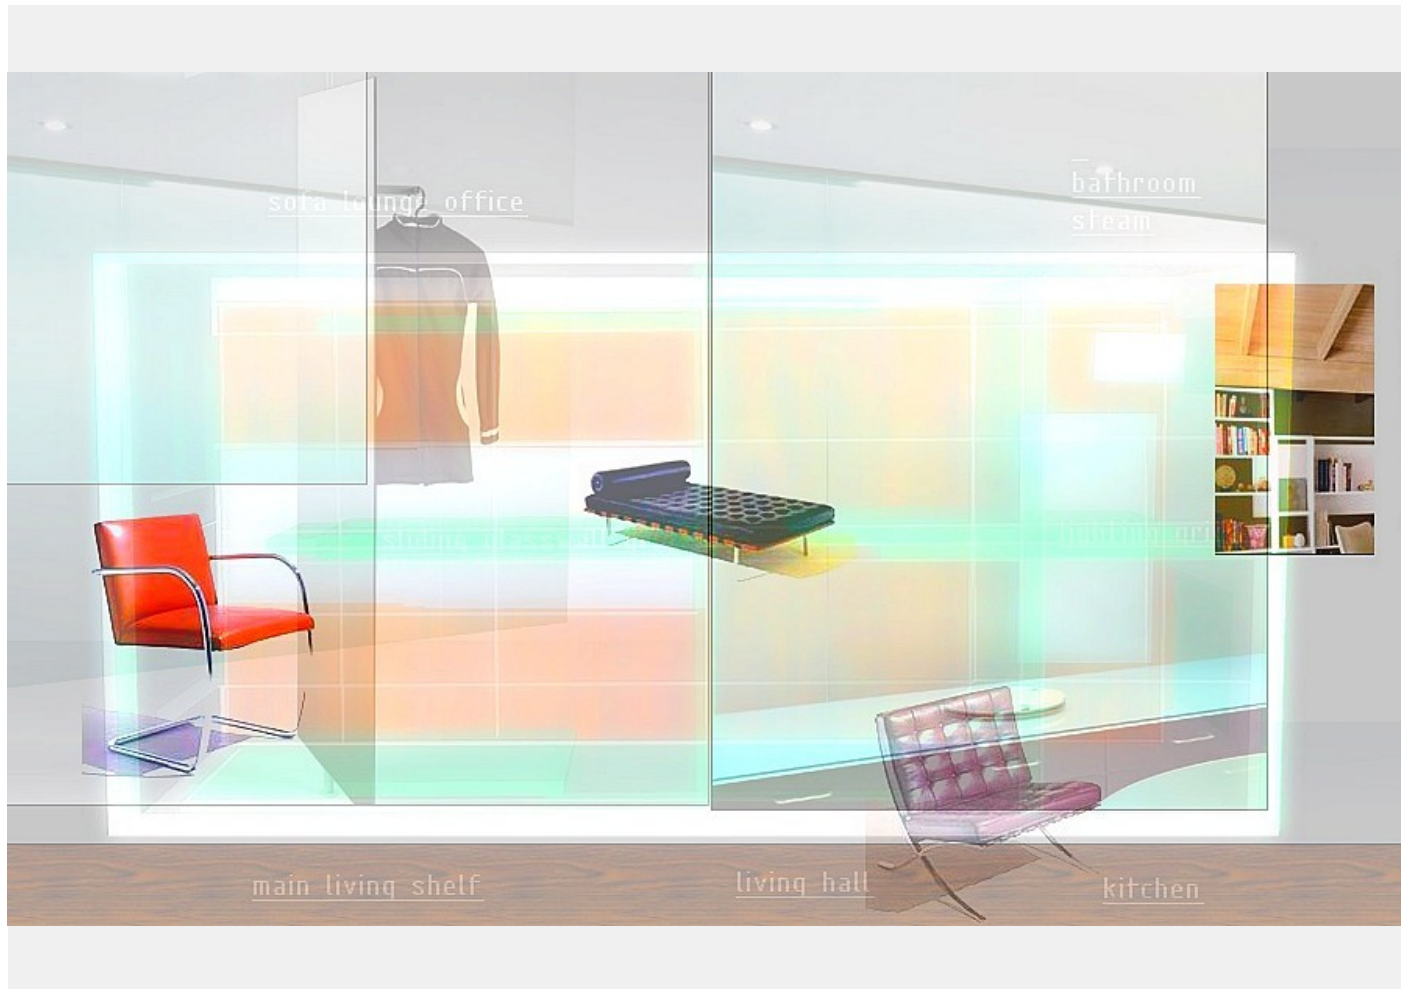

1/2 Mies-understand

Mies v.d.R. simple open plans arch inspiration

Solution

wood floor

ground sliding grid

moving stick adhesive sandblast
ex.flowers pop patterns

season color appearance change
motifs glass panels

movement areas /open or close
spaces

glasswalls bookshelves sliding doors
misura emme

resource furniture boxes

light cross air apartment concept

Furniture

by Mies

Chaise Longue x2

low squared stools x4

by Kartell

Marie-Louis transparent chairs x4

2/2

Mies-understand

Mies v.d.R. simple open plans arch inspiration

Creative's profile

ober
Architect