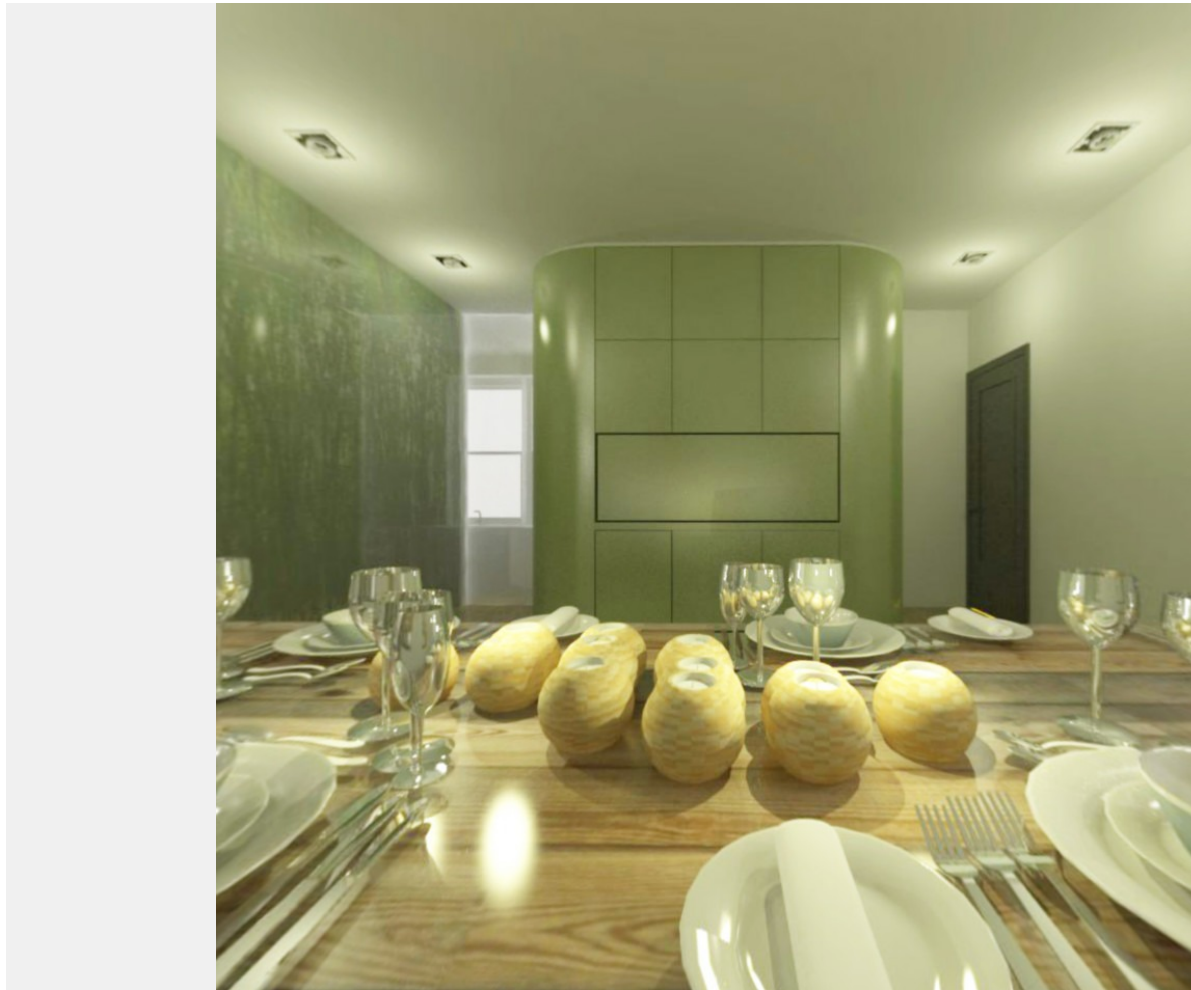

1/2 Simple Plan - Many Options

The apartment is designed so 1 or 2 people can live comfortably without reconfiguration of the space.

Solution

The apartment is designed so 1 or 2 people can live comfortably without reconfiguration of the space.

There is a private Bedroom with plenty of closet space. A steam room/ shower connects to the bathroom.

A fold-out sofa and the media wall sits in-between the storage wall that spans the whole depth of the apartment and has room to store all furniture, the workstation, tools and provides additional room for anything that can be out of sight. It is also by a foldout sofa and the media wall

The Kitchen can be open or closed by a screen and provides space for recycling stations on either end. The whole Kitchen Center can be moved against the bedroom, to provide maximum open space when needed.