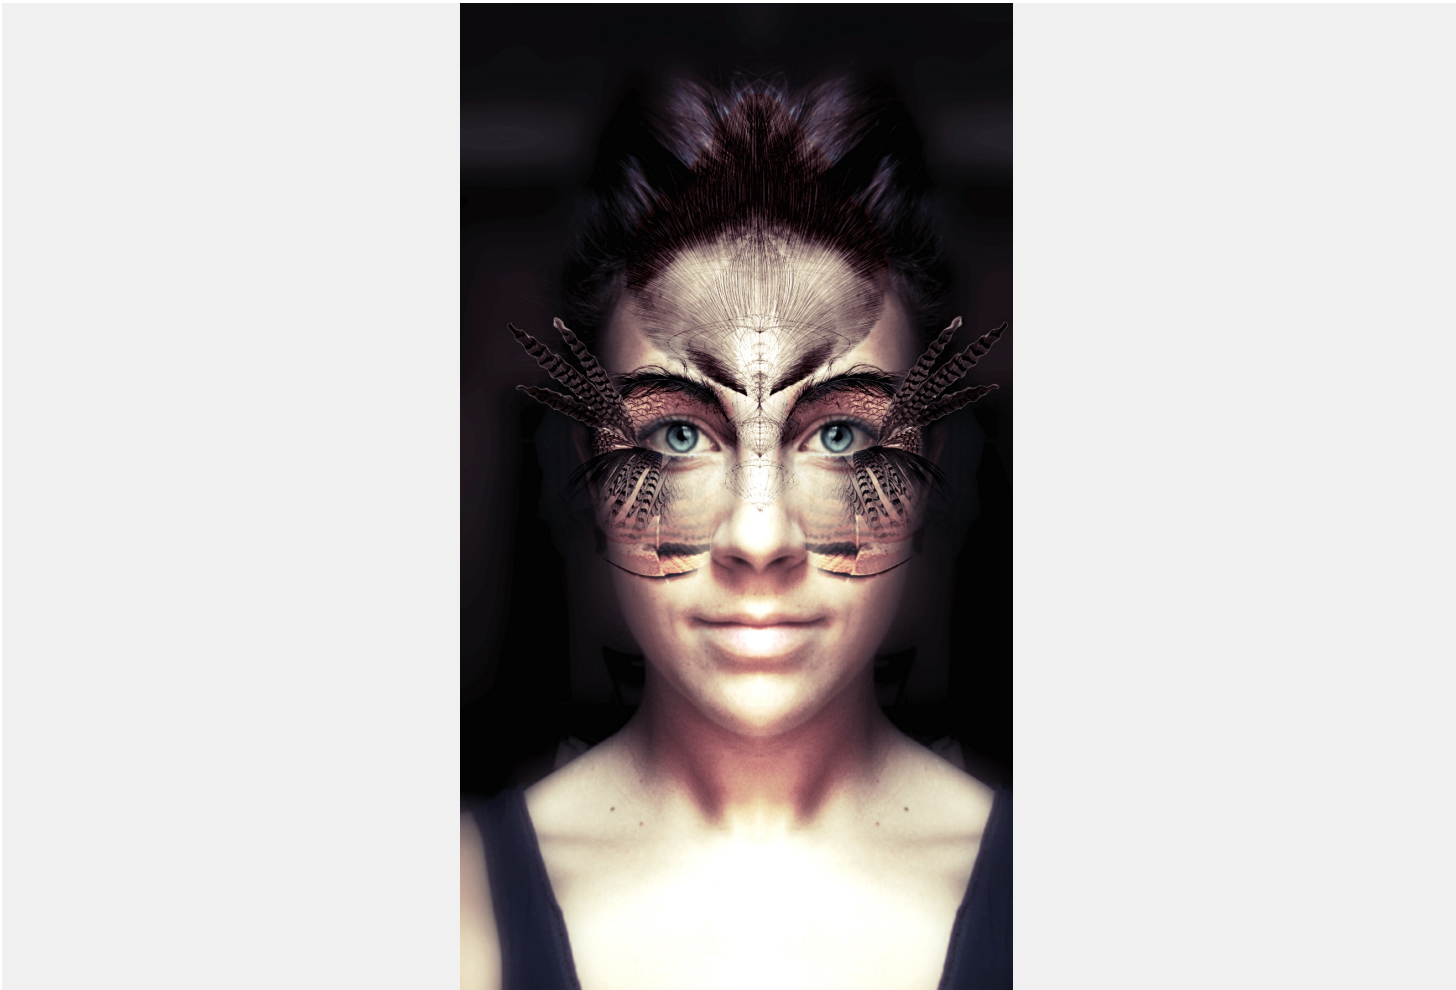

1/2 **Inner Beast**

Photo manipulation to transform myself into a beast. Could be seen as a surrealist self-portrait.

Visual Solution

More Glory

2/2

Inner Beast

Photo manipulation to transform myself into a beast. Could be seen as a surrealist self-portrait.