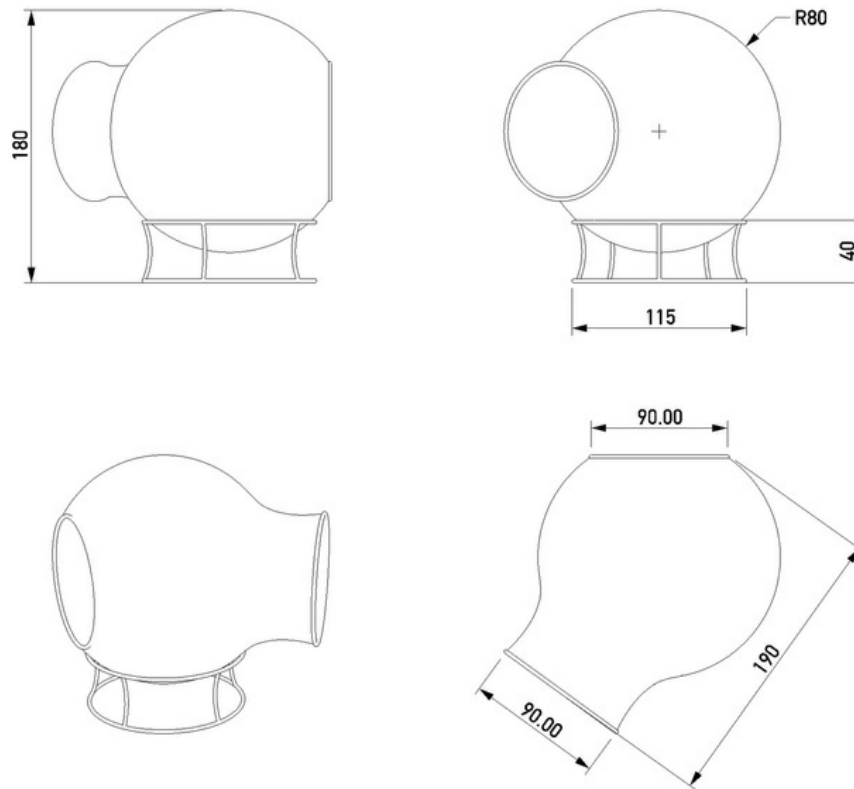

1/2 SIGHT

The innovative balcony furniture SIGHT was designed as a retreat from the sun, noise and prying eyes. A window focuses attention on the bright side of the city.

Solution

The innovative balcony furniture SIGHT was designed as a retreat from the sun, noise and prying eyes. A window focuses attention on the bright side of the city. During the day it could be a green area in the vicinity. At the evening it could be a high standing moon in the sky. Trough gently lifting you get SIGHT into the desired position.

The main body consists of a coarse-mesh plastic netting. This is supported by a stainless steel base. Inside there is seating cushion that adapts through his section. In addition, there are cushions to offer more comfort. The seat cushions and pillows are covered with a weather-resistant fabric. SIGHT can be transported readily and get through the door on the balcony because it consists of several parts.