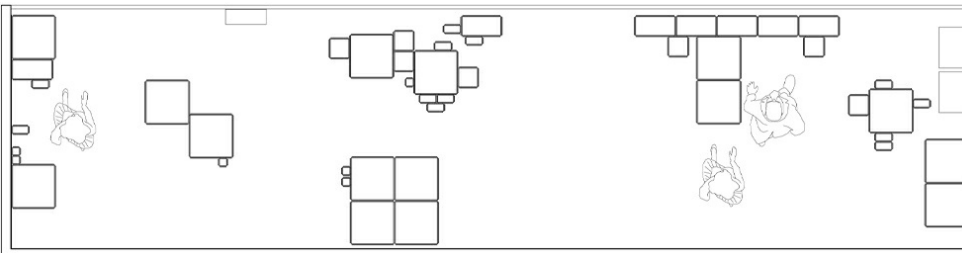

1/2 **Add+**

Modular pot system extending temporarily and spatially.

Add⁺

Elevation

Proposition of space layout

Solution

Add+

Modular pot system extending temporarily and spatially.

As cities, becoming more and more complex and imbricated, Add allows to become integrated into any vertical and/or horizontal space.

Add consists of a series of 10 different modular plastic cubes with a particular section that allows their assembly through a sliding system.

You can ADD a large cube, a multiplicity of small and medium-sized cubes, creating unusual compositions according to the seasons, wishes or spaces.

2/2

Add+

Modular pot system extending temporarily and spatially.