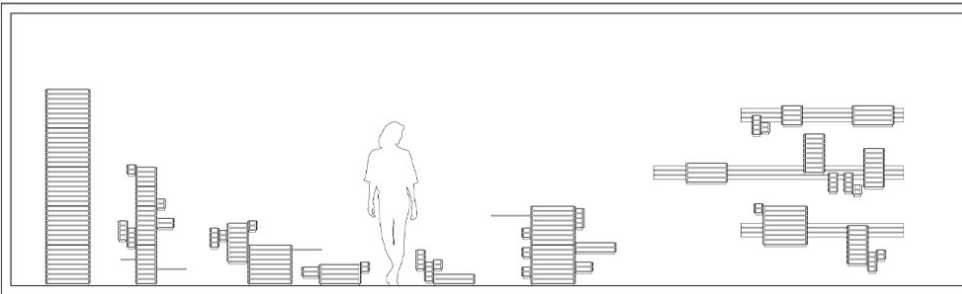

1/2 **Add+**

Modular pot system extending temporarily and spatially.

Add⁺

Elevation

Proposition of space layout

Solution

Add+

Modular pot system extending temporarily and spatially.

As cities, becoming more and more complex and imbricated, Add allows to become integrated into any vertical and/or horizontal space.

Add consists of a series of 10 different modular plastic cubes with a particular section that allows their assembly through a sliding system.

You can ADD a large cube, a multiplicity of small and medium-sized cubes, creating unusual compositions according to the seasons, wishes or spaces.

2/2

Add+

Modular pot system extending temporarily and spatially.