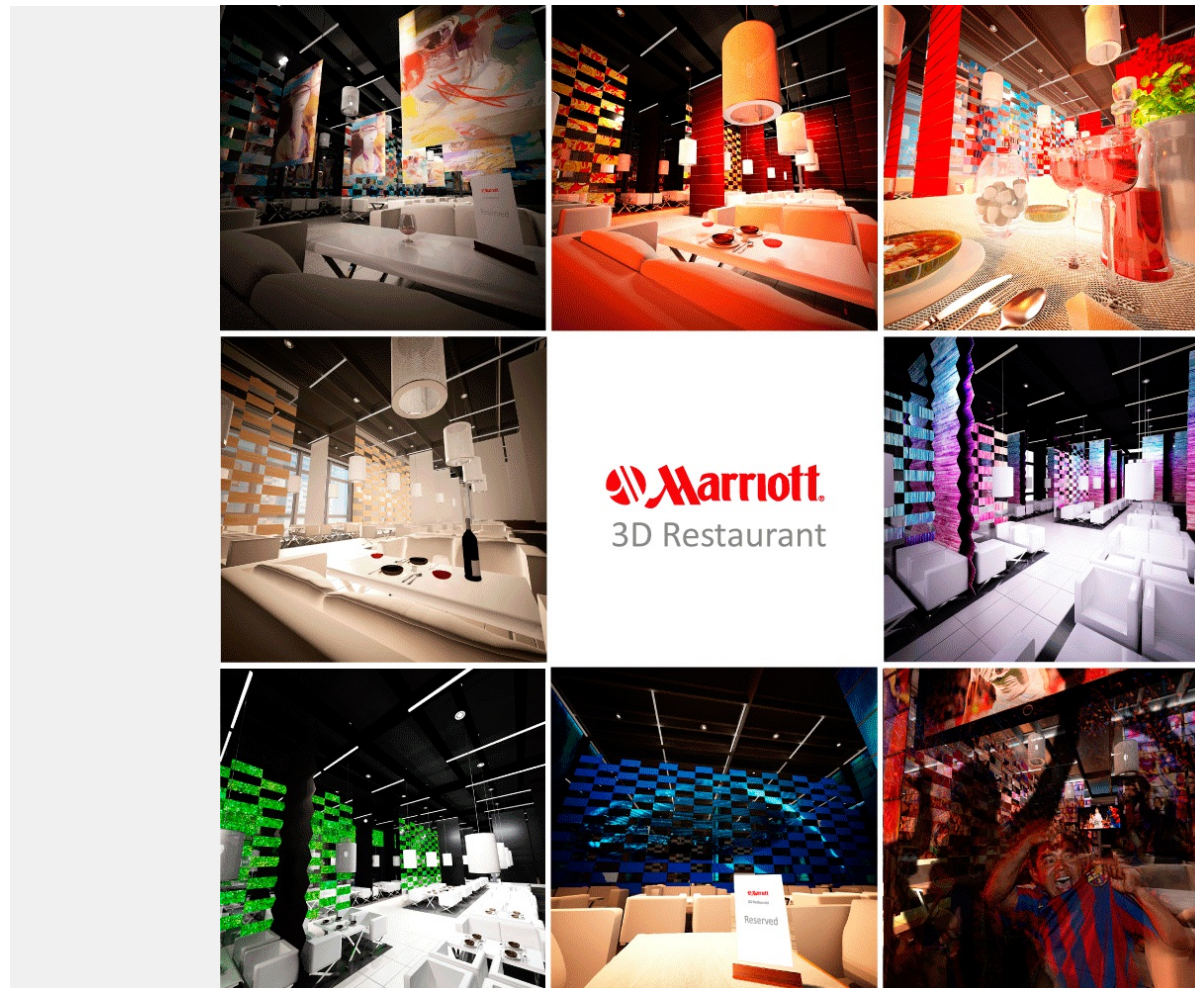

1/2 **TRANSFORMER**

Marriott 3d Restaurant is a space with unlimited possibilities of visual and physical transformation. **AUTOMATED TRANSFORMATION** takes only a few minutes. The **THEME** of the restaurant can be changed right in front of guests.

Solution

Transformation is completed in only a few minutes, and visitors can stay in their places during the transformation! It means that there is no need to close the restaurant and to lose some working hours and to spend the human resources for the transformation works - all done automatically by pressing a button on the remote control!

2/2

TRANSFORMER

Marriott 3d Restaurant is a space with unlimited possibilities of visual and physical transformation. AUTOMATED TRANSFORMATION takes only a few minutes. The THEME of the restaurant can be changed right in front of guests.