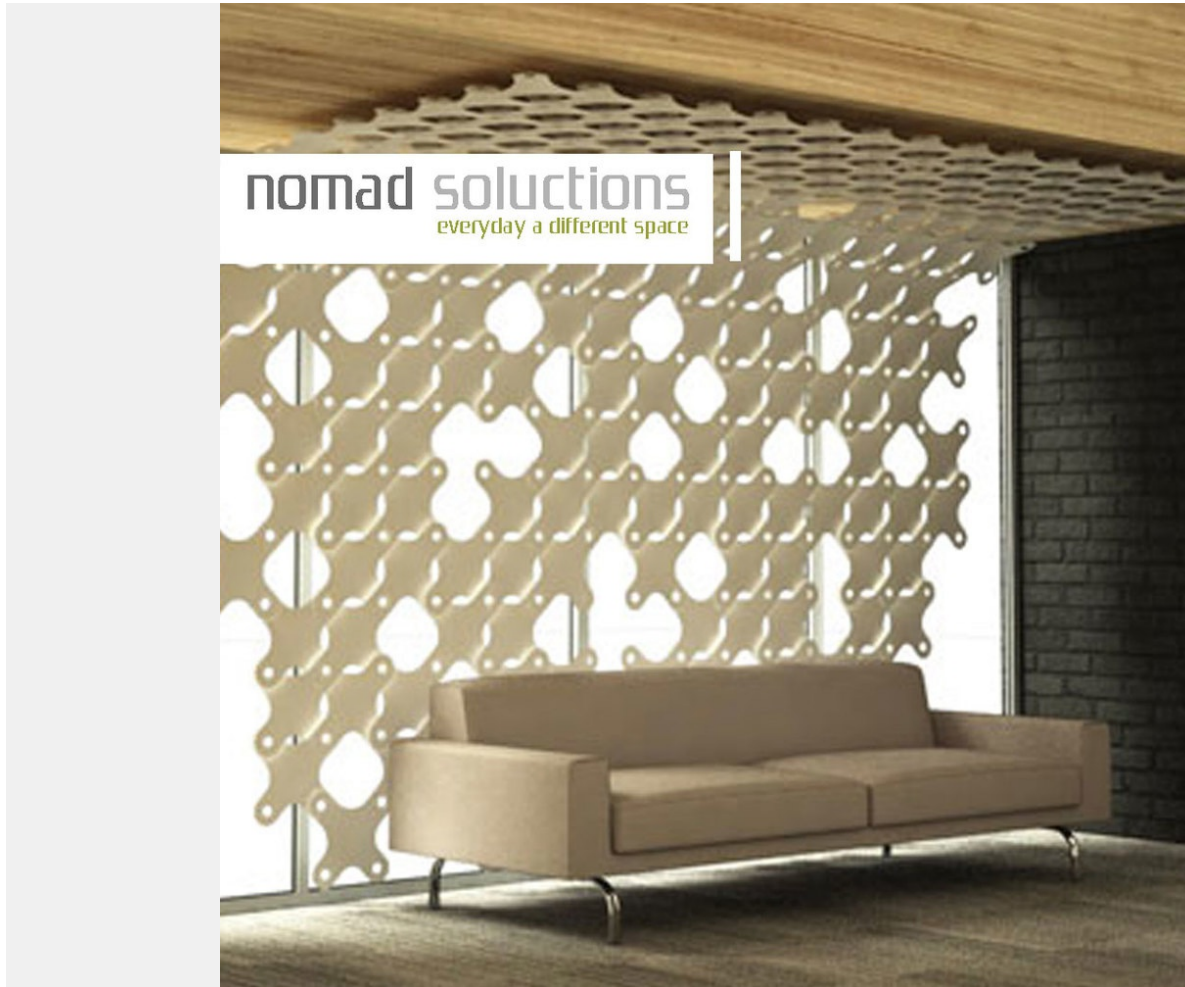

1/2 **NOMAD SYSTEMS**

NOMAD SYSTEMS

Solution

The idea is create nomad systems that can be easily changed to create new atmospheres depending the needs of everyday restaurant.

the mobility of each presented systems garentee a quickly solutions update and the organic character of the forms create a perfect integration with other elements and between each others

Fort by Studio Arihiro Miyake

An acoustic particion system, formed out of recycled PET bottle fibre. the assembly is by the integrated high performance magnets, witch allows easy modification and unlimited extensibility of the system.

Vitra Algue:

Algues are both functional design components and decorative elements. Reminiscent of plants,