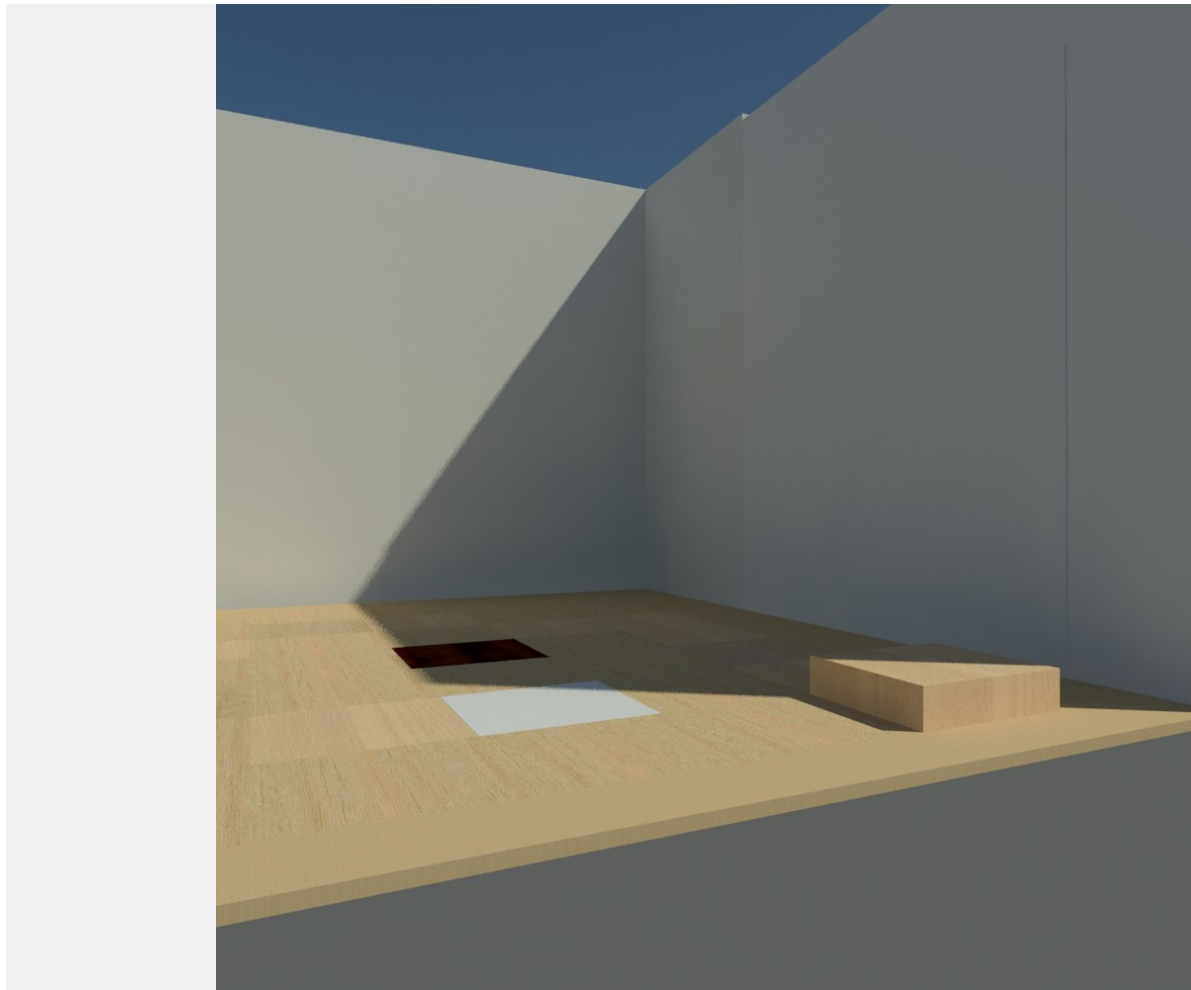

1/2 Quick change artist

The concept of the restaurant is Quick change artist. Like a quick change artist the restaurant changes its mood and appearance easily and quickly. Using every aspect of an interior, many modifications are made in a relatively short time using many pe

Solution

The Interior aspects used being adaptable and stackable furniture, adaptable space, adaptable flooring, concealed partitions, lighting types, different scents, different sounds, table settings, different upholstery, slip cover fabrics, a vertically moving space or secret /concealed room. Change the aspects for every meal time.

2/2

Quick change artist

The concept of the restaurant is Quick change artist. Like a quick change artist the restaurant changes its mood and appearance easily and quickly. Using every aspect of an interior, many modifications are made in a relatively short time using many pe