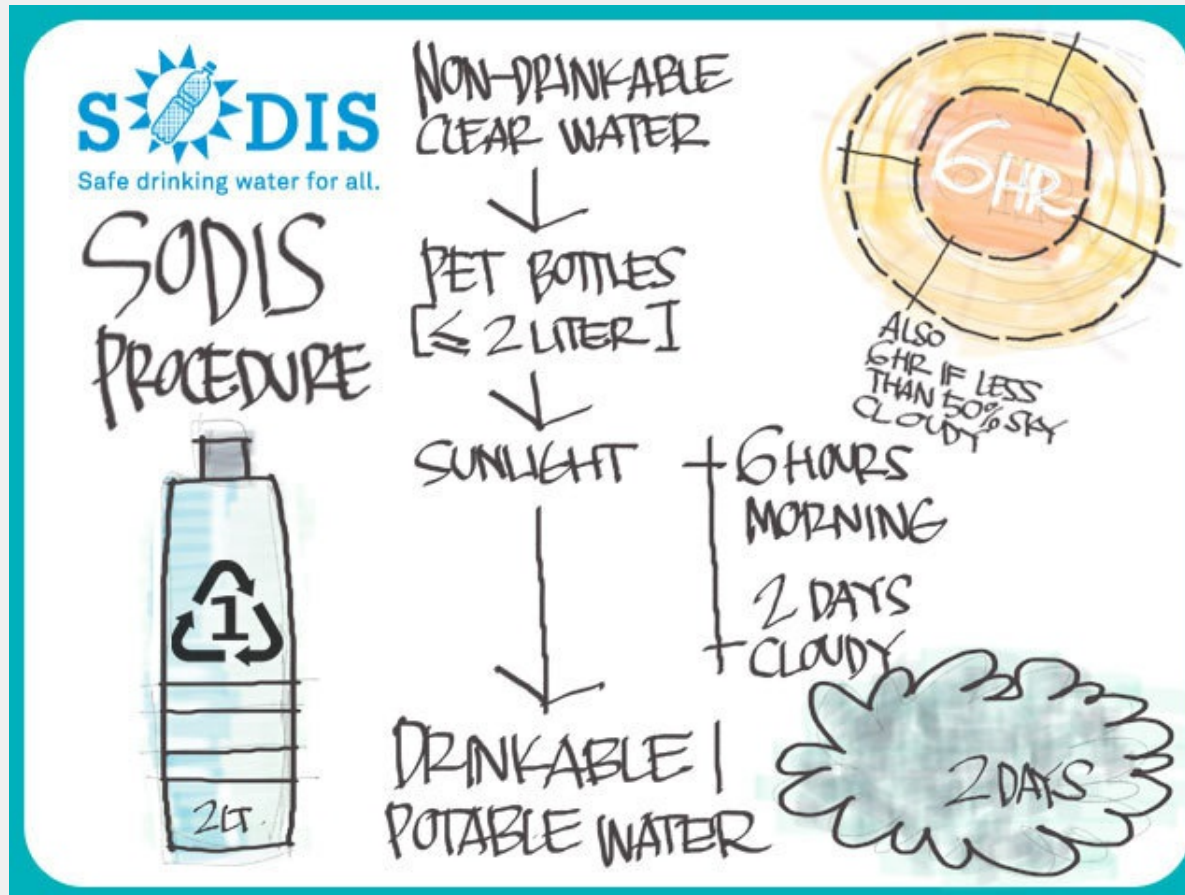

1/2 **SODIS Architectural Application [WIP]**

This design is based on the SODIS [Solar Water Disinfection] technology currently used by several world organizations in developing countries, and creating a relevant architectural application within the umbrella of green urban context.

Solution

[WIP - please refrain from scoring at this point in time. thank you]

This design is based on the SODIS [Solar Water Disinfection] technology currently used by several world organizations in developing countries, and creating a relevant architectural application within the umbrella of green urban context.

Presentation is divided into color-coded catch-themes, which can be later applied into the marketing scheme of the design project. It is not a scoring gimmick -its just the way my brain works when designing: a complete package. The themes will be reverse in order, to provide easy access for Jovoto community. The word-play is intentional, and SODIS is read as So This throughout them.

Each Catch-Theme will cover aspects of the design under their focus. The bulk of this design will be