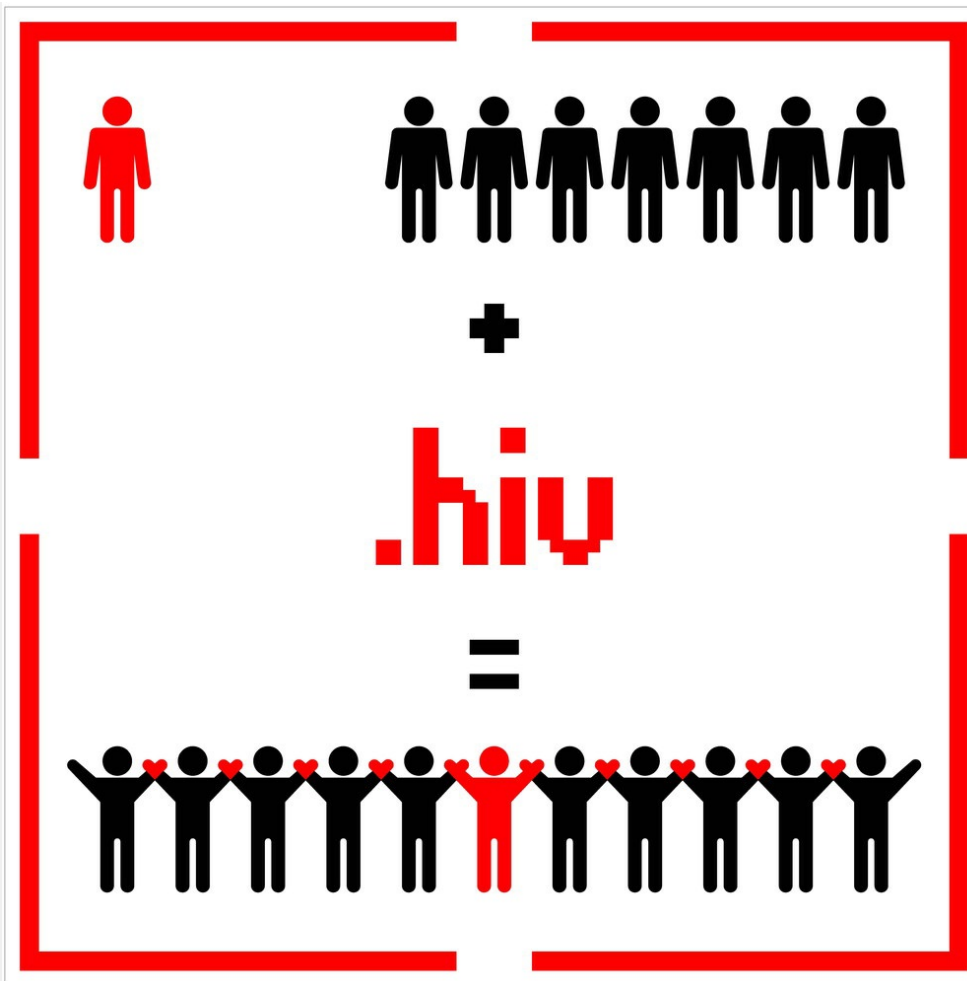

1/2 All Together

All together supporting one cause

Solution

It's a simple idea of a united community fighting for the same cause. The man logo colored in red it represents a person infested with HIV, and with the .hiv support he is no longer lonely.

Status: 18.06.2018

A Pixel against Aids

 PEN ZONE

2/2

All Together

All together supporting one cause

Creative's profile

AndraG **PRO**