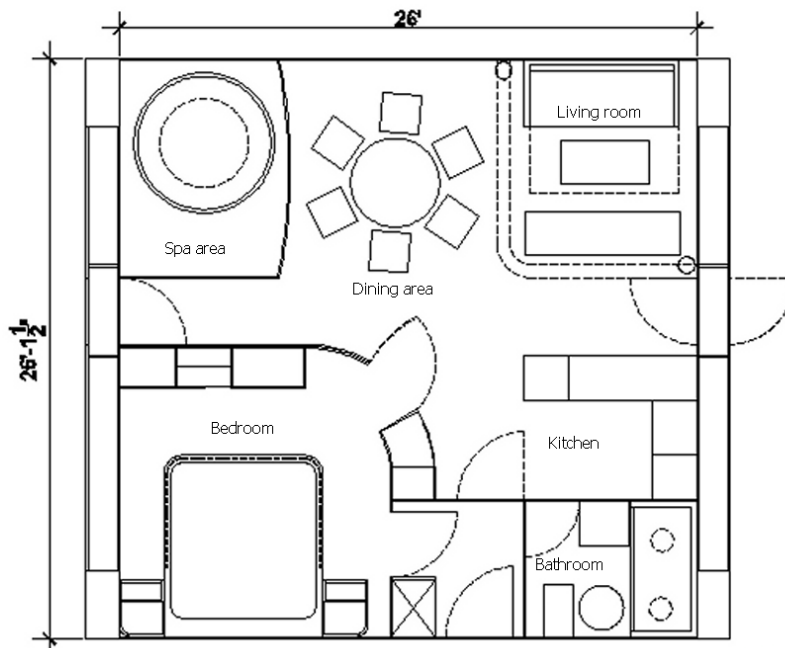

1/2 **future space : smart room/ hotel**

future space /smartroom/hotel

Layout of service apartment /hotel suite

Solution

An intuitive, interactive, tech savvy, customisable, power generating, modular leed rated hotel room and hotel building.

Explanation for multi-experience hotel

The hotel rooms on the outside look onto the outside world. Some of the inner rooms overlook an inner experience space which recreates different experiences in smaller scale. That experience space can be a mini rainforest or a mini sandune or a lake like water feature or a waterfall , full height aquariums , a rock climbing area or even a sensory deprivation or enhanced creativity space...an artistic interpretation with sights , lighting and sounds.. This will provide a retreat or relaxation or an exciting experience within the hotel itself and expanding the hotel room and hotel into a an experience