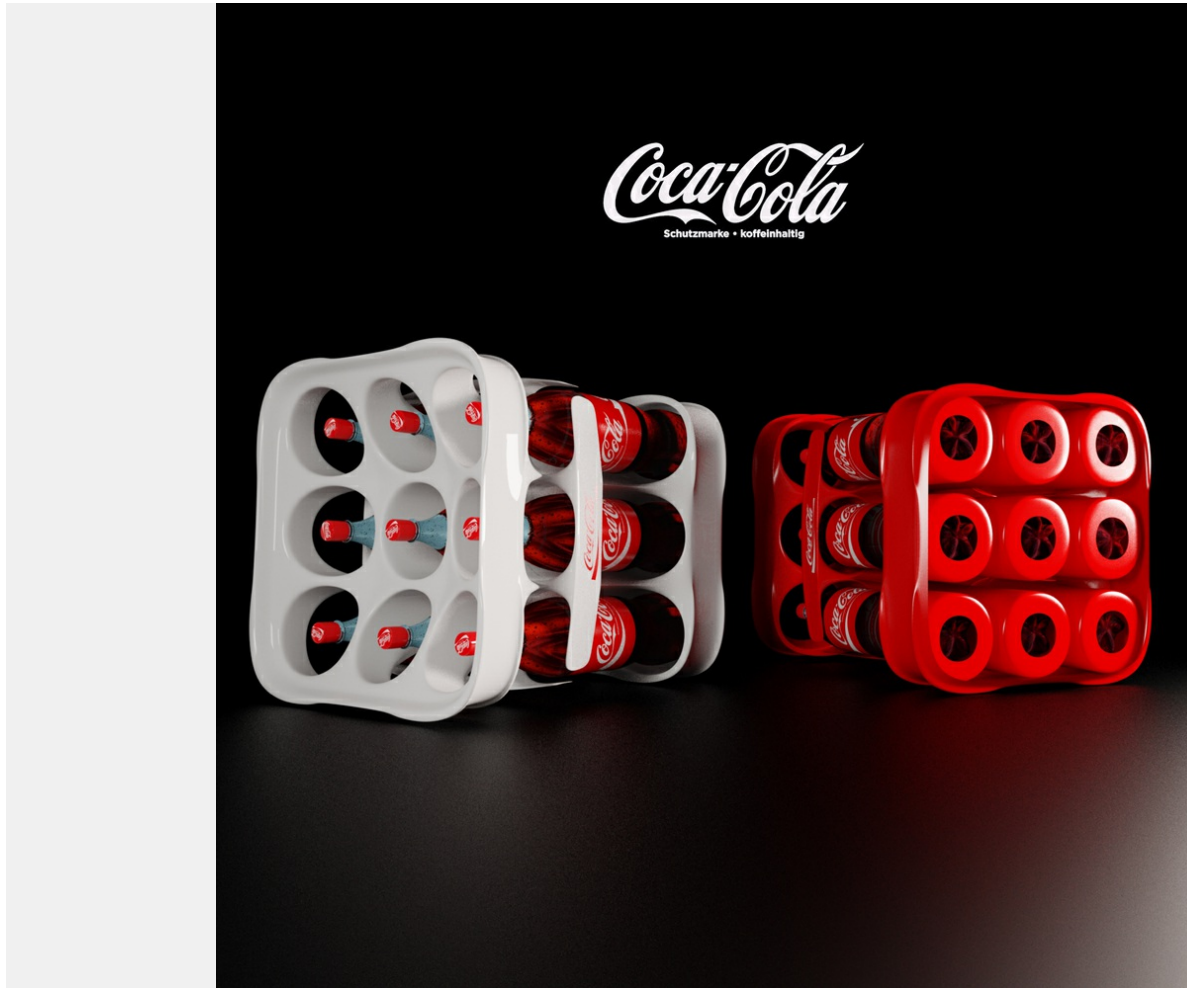

1/2 **ZB**

ZB

Solution

The box is made by a simple technological way, is used not enough material. Allows to load bottles easily. Has variants on different quantity of bottles. Has the beautiful form and it is very ergonomic