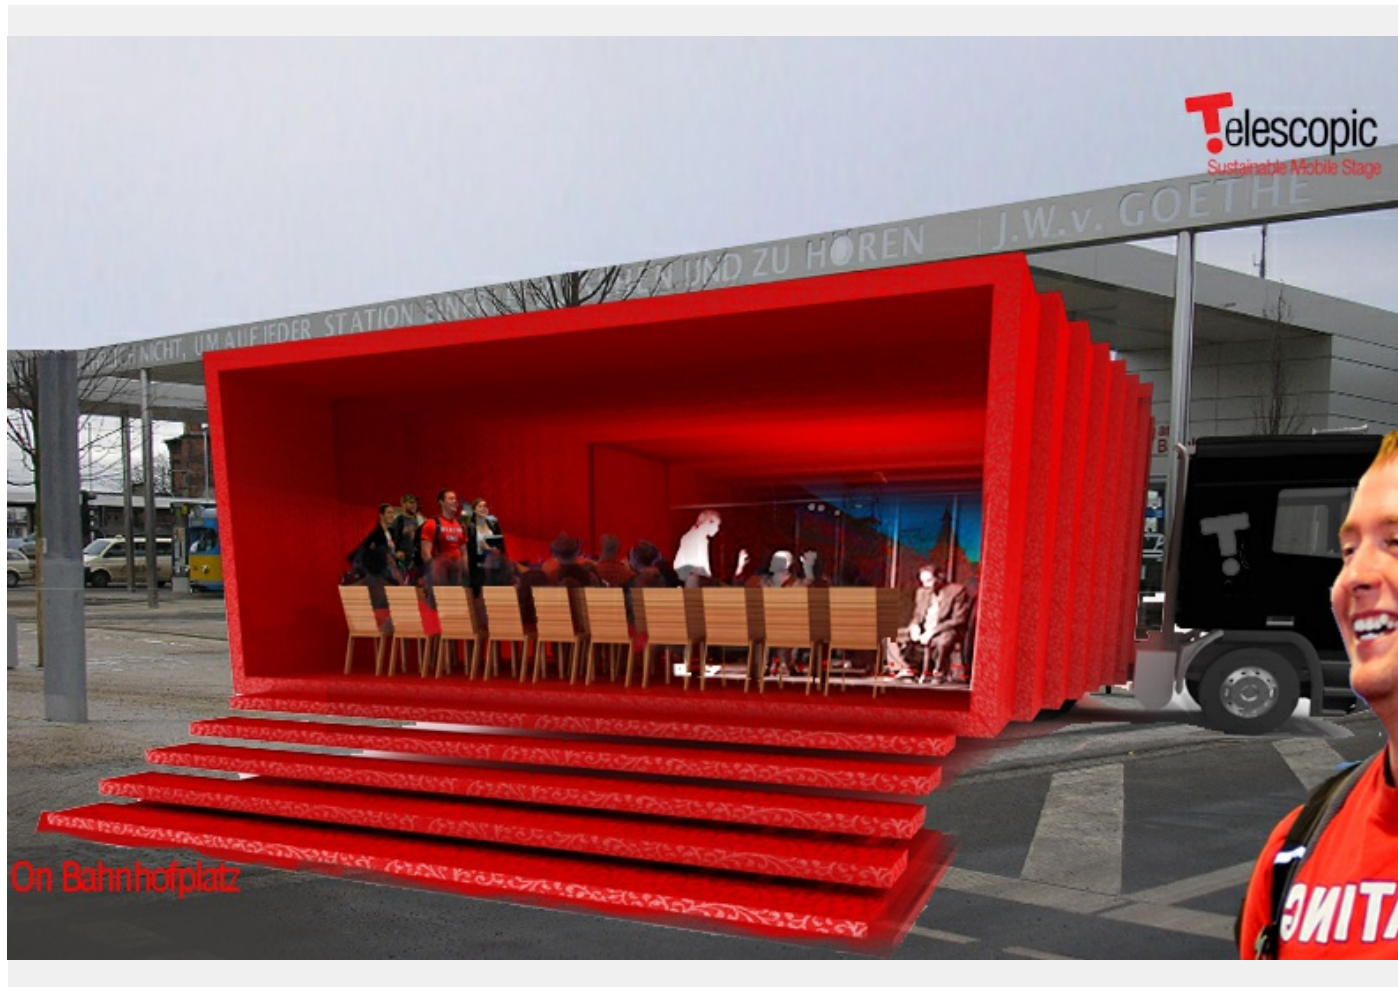

1/2 Telescopic

Telescopic - Sustainable Mobile Stage.

Solution

Telescopic walls of the Stage allow to expand it on-site very quickly.

Mobile stage can be quickly installed / moved out in station squares to attract many people.

The theater needs special lighting conditions, acoustics, atmosphere, and even street theatre need it.

Mobile Stage when folded fits into the size of ISO standart container; it mounted on a truck , so it is easy to transport and install in any place of the city.

Mobile self-folding scene is the best solution, because small time required for the installation and the small costs.

Status: 18.06.2018

Theater Inter-Action!

2/2

Telescopic

Telescopic - Sustainable Mobile Stage.