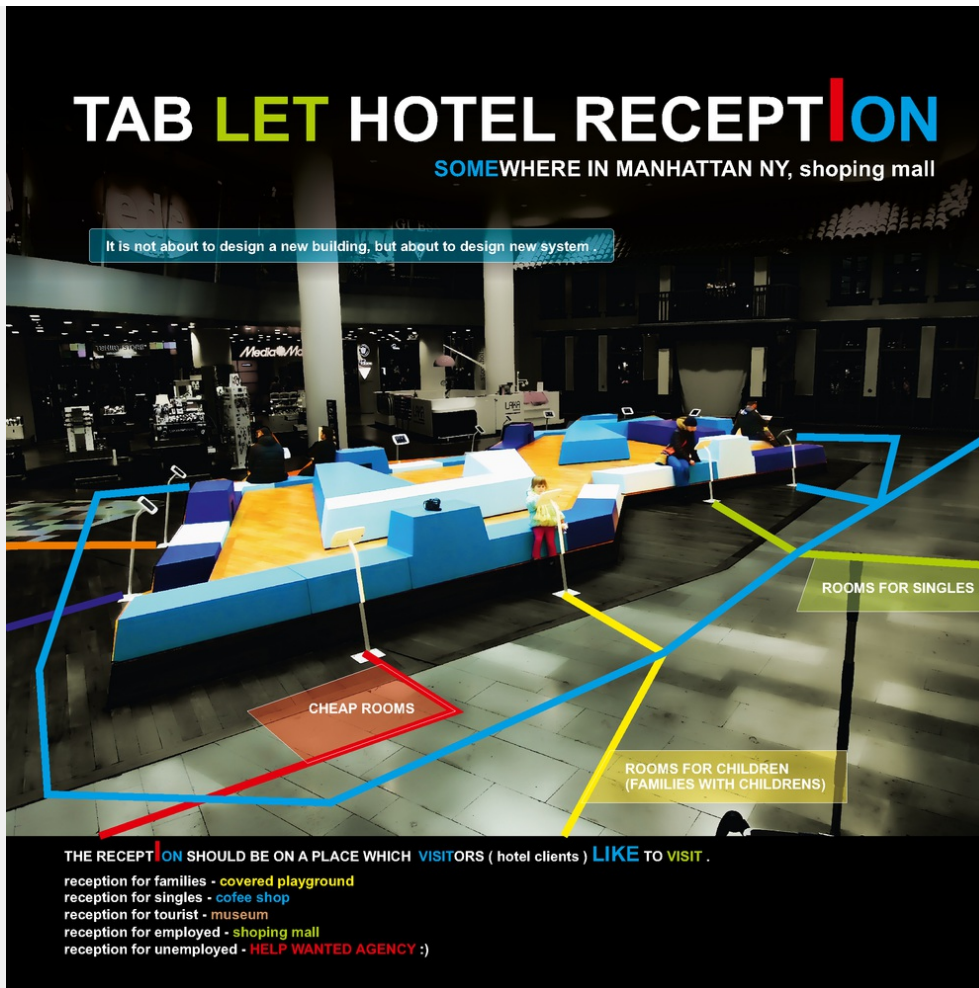

1/2 **tabLET hotel ManHATTan**

the hotel in manhattan or the manhattan in the hotel

Solution

The idea is to connect spaces with the hotel system, to connect travelers and locals. The city is the best designer, and I do not feel the must to design a new building , where people have to walk or have to move there just to get sleep. When I come to an unknown place, I want to see the rooms, where I can sleep. Do not want to waste time by searching hotels around city I do not know. The best place where to put receptions are the places which domestic people already likes. This is the connection between locals and travelers, these are the places to connect (to put a reception in it).

The idea has two phases:
 1. to find a places which are already in use by different function (cofee shop, playground, park,) to put the reception in it and to paint the roads to rooms on the street (to help travelers)
 2. to design system which will connect all mobile users into one net (same as facebook) with related interest of stay.

2/2

tabLET hotel ManHATTan

the hotel in manhattan or the manhattan in the hotel

Creative's profile

Mantal

Status: 18.06.2018