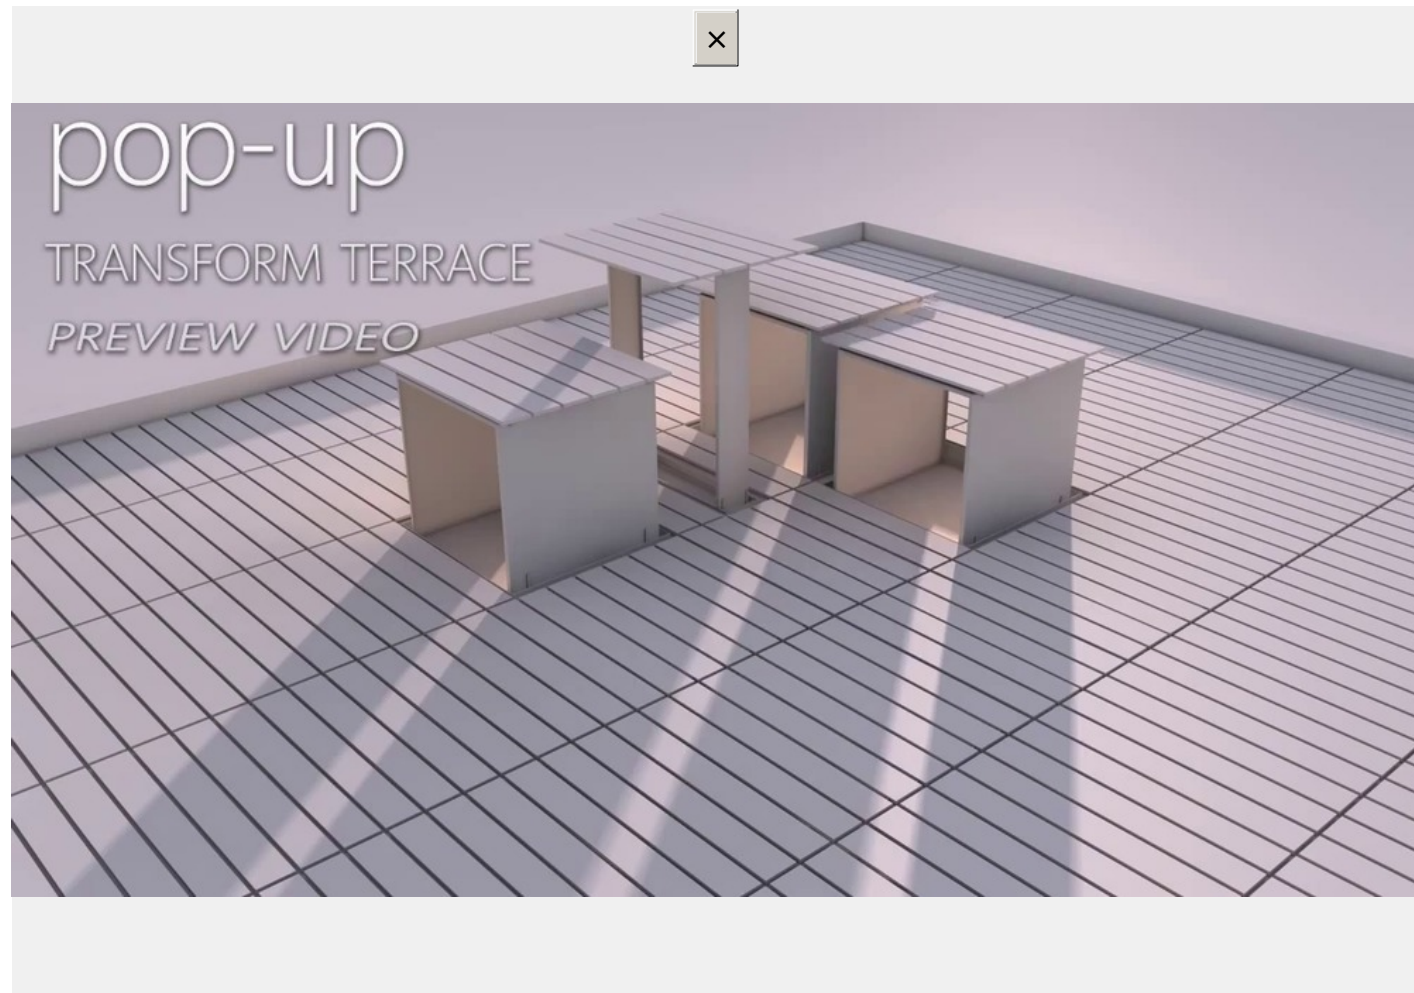

1/7 **pop-up transform terrace - update**

pop-up seating and dining is a multifunctional seating system with storage

**Solution**

About the pop-up terrace

A seating solution which will be mounted into the ground floor.

The pop-up terrace is ideal if you like to get the most out of your space.

Change the Layout of your terrace or lounge/beach area within minutes and provide your guests always the best solution.

You have lots of Guest for Dinner? Pop-up terrace can be arranged as a dinner table. And if someone of your guests isn't showing up? simply get rid of the wasted space and drop the chairs and tables.

## pop-up transform terrace - update

pop-up seating and dining is a multifunctional seating system with storage

What's the benefit for the target group?

Reuse of space, not to be limited to a room - you decide what kind of space your terrace is at anytime - Beach area with sun-beds, a dining area with unlimited seats a sit-in area or event area. It's all up to you.

## pop-up transform terrace - update

pop-up seating and dining is a multifunctional seating system with storage

How does your idea solve the problem?

Using a fixed -built-into- seating solution will provide extra space