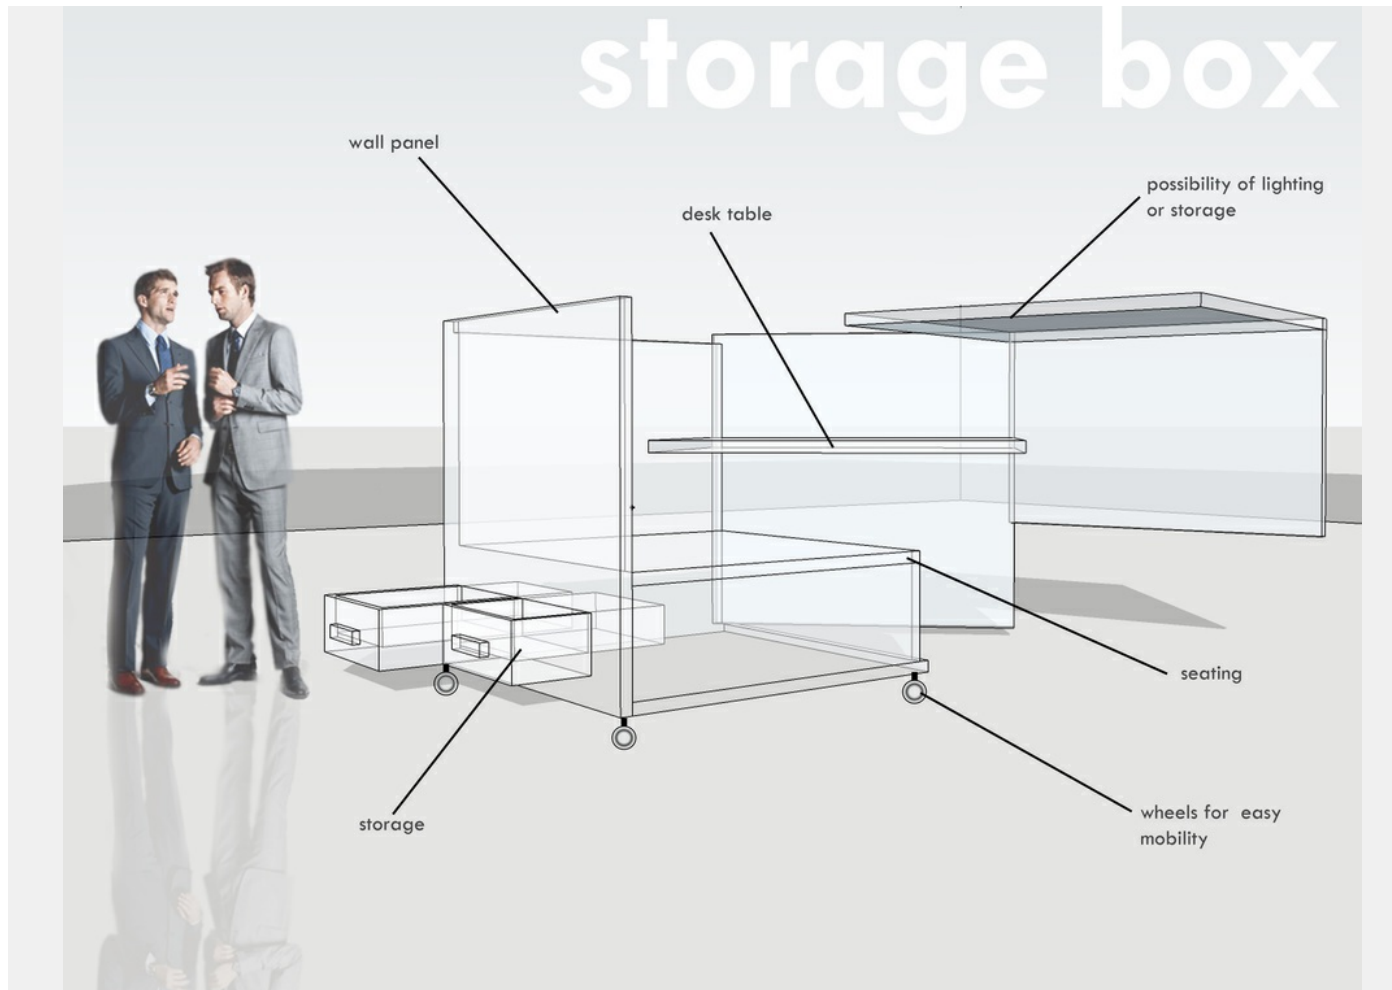

1/2 The Smart Unit

The Smart Unit is compact and easily transportable. A flexible unit which is used as desk & storage!

Solution

The Smart unit is a compact but comfortable work space that can be open and closed depending on the needs of privacy.

Space is money so companies want to optimize the working space of the office. The idea is to minimizing the furniture and creating a unit that is flexible and can be open and closed for space and safety.

2/2

The Smart Unit

The Smart Unit is compact and easily transportable. A flexible unit which is used as desk & storage!

Creative's profile

Kakel PRO

Architect - designer - artist

Creative's top 5 skills

Illustration, Photography, Product Design, Packaging Design, Service Design