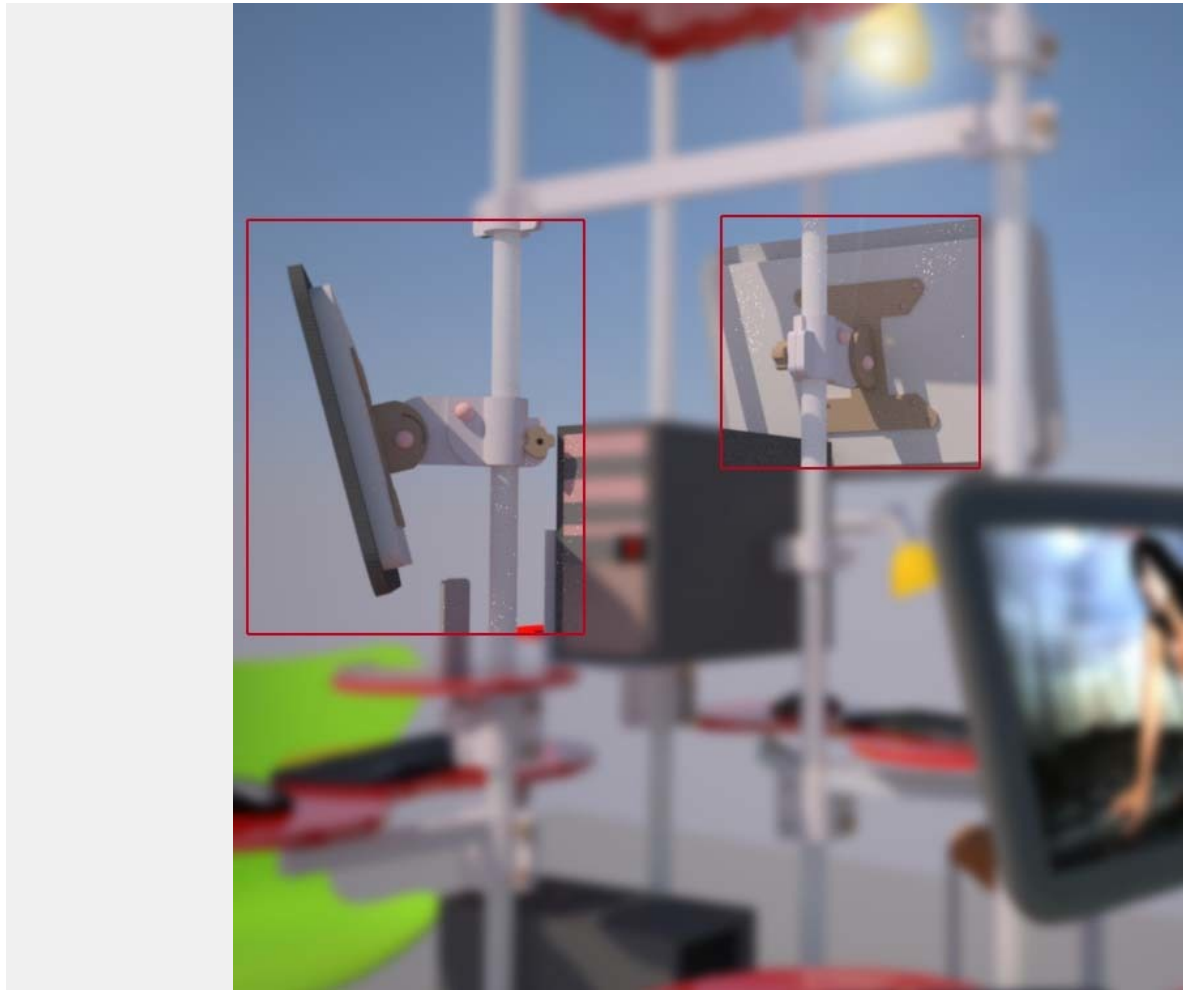

1/2 **YPERCASE**

Ypercase System: easily solve the new technologies complexity allowing working upgrading.

**Solution**

Connect people like connect device, linking working space.

The idea is to have a upgradeable furniture, that everyone can customize according to their body fit, personal hardware and working team.

System composed by nodes and rods.

Linear design easy to insert in existing furniture.

Low storage space, fast loyalty, low cost packaging, easy transport, fast assembly: possible sale on site.

Status: 18.06.2018

## YPERCASE

Ypercase System: easily solve the new technologies complexity allowing working upgrading.

Creative's profile

**fede\_calzolari**  
architect

Creative's top 5 skills

Product Design