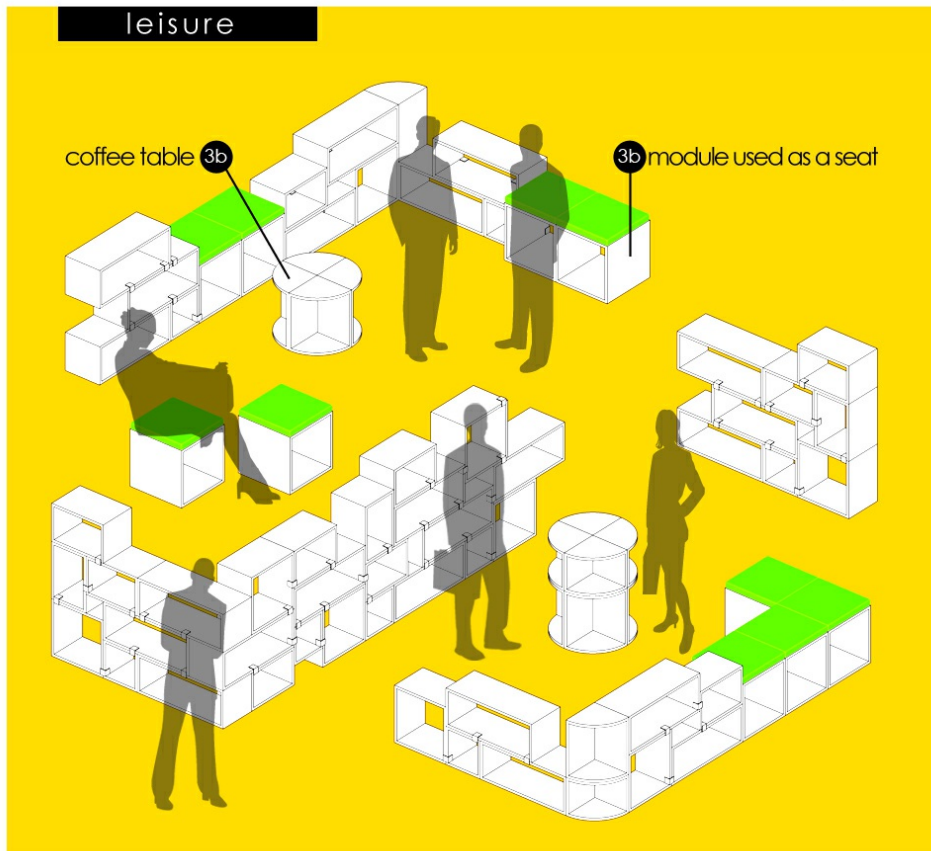

1/2 **playmo**

multifuntional modules

**playmo**

*betahaus* | DREI  
SECHS  
NULL

leisure

Solution

All of the modules, including the wheels, allow an easy connection because they are based on a size concept of multiples of 150 mm. (the difference in all the sizes is of 150 mm x n).