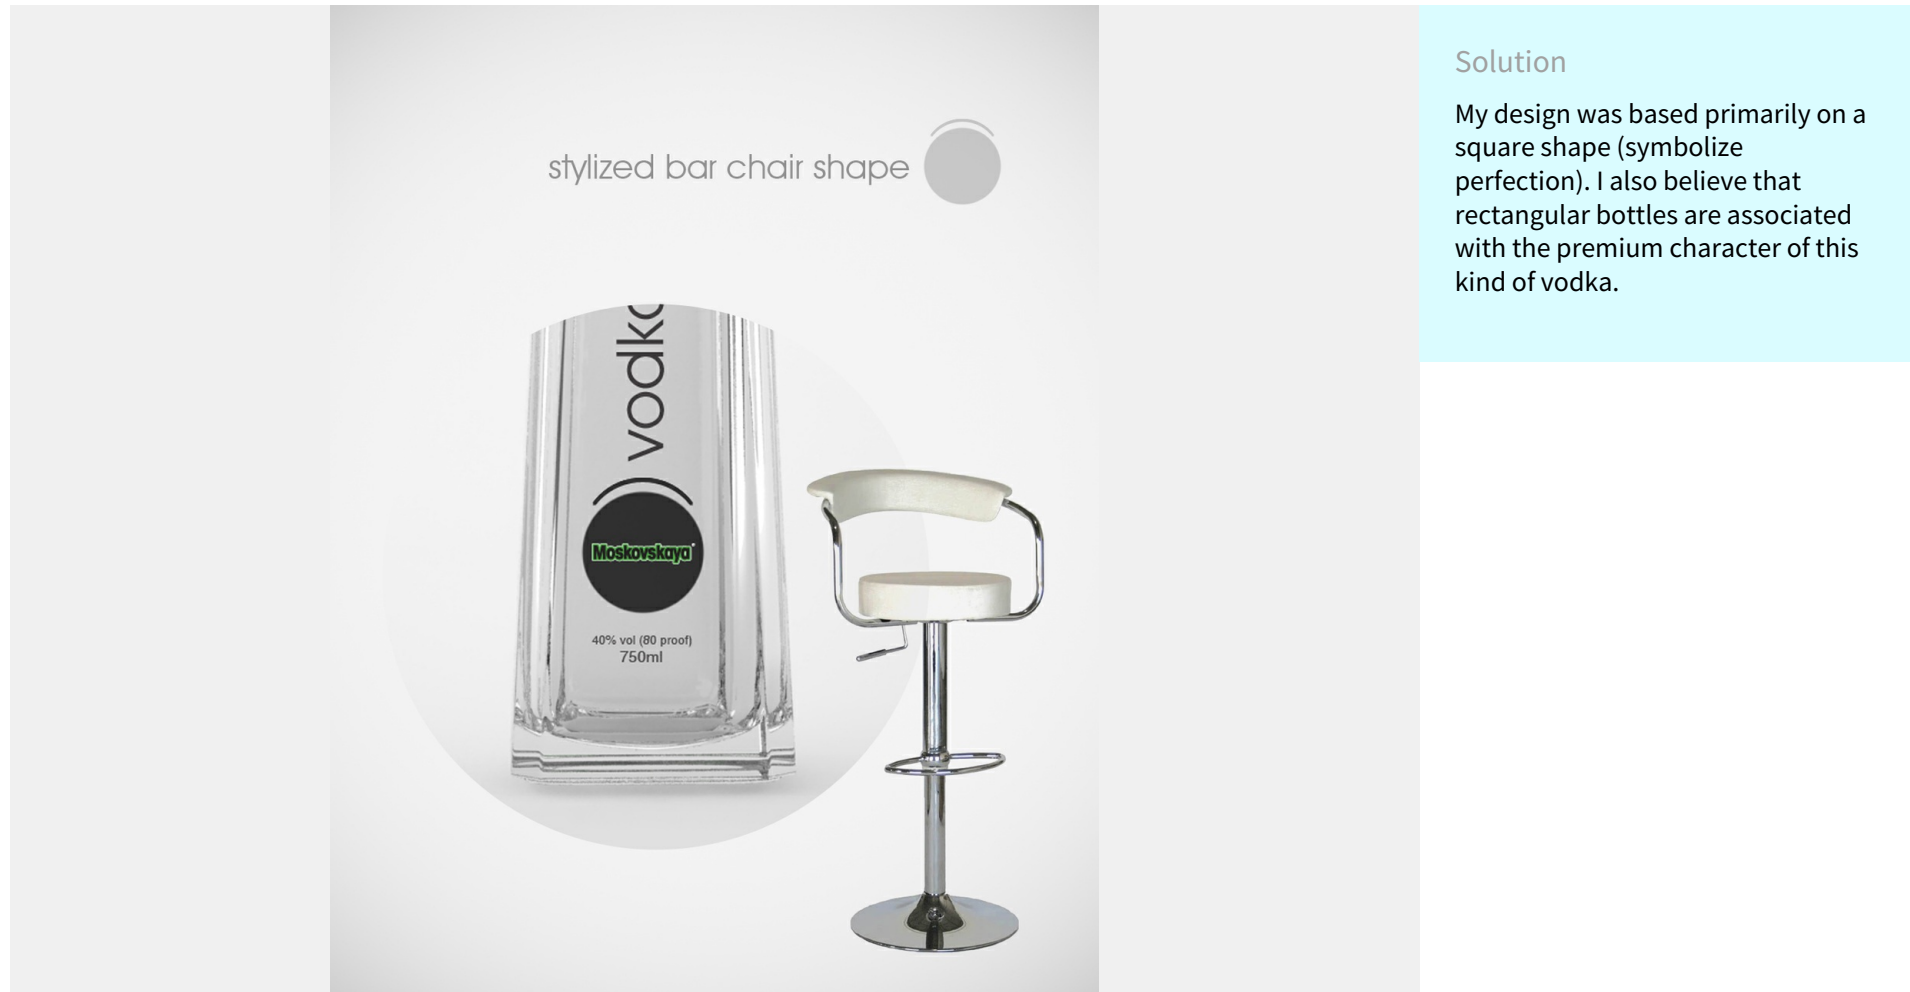

1/2

"puff

The True One

Solution

My design was based primarily on a square shape (symbolize perfection). I also believe that rectangular bottles are associated with the premium character of this kind of vodka.