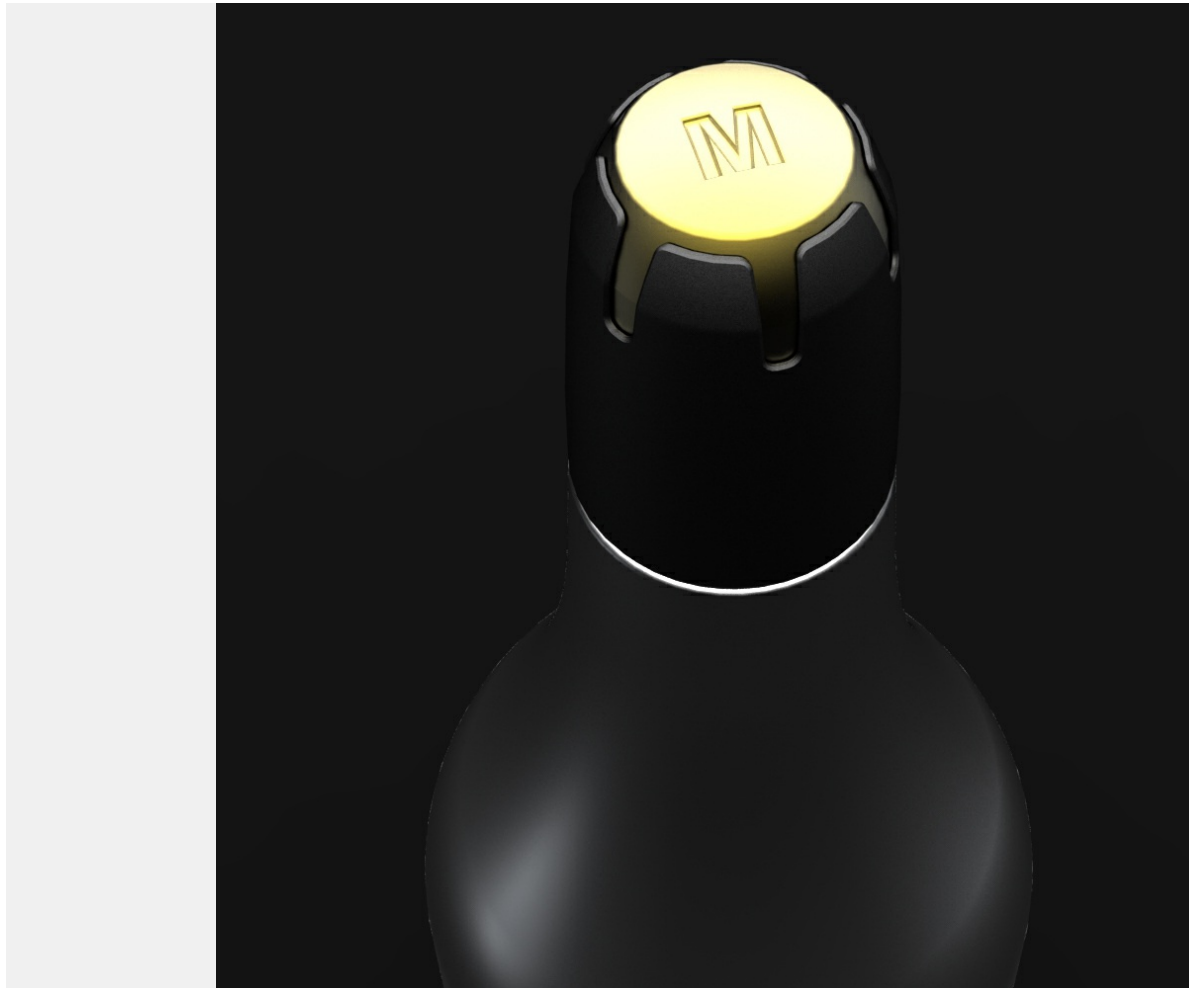

1/2 **Core**

Core- a unique looking bottle

Solution

1. Traditional bottle proportions with more modern shape and unique design elements.
2. Premium looking printed emblem to give the bottle a distinctive Sign.

Bottle Battle

2/2

## Core

Core- a unique looking bottle

Creative's profile

spaceball

**spaceball** **PRO**  
Product Designer

Creative's top 5 skills

Product Design