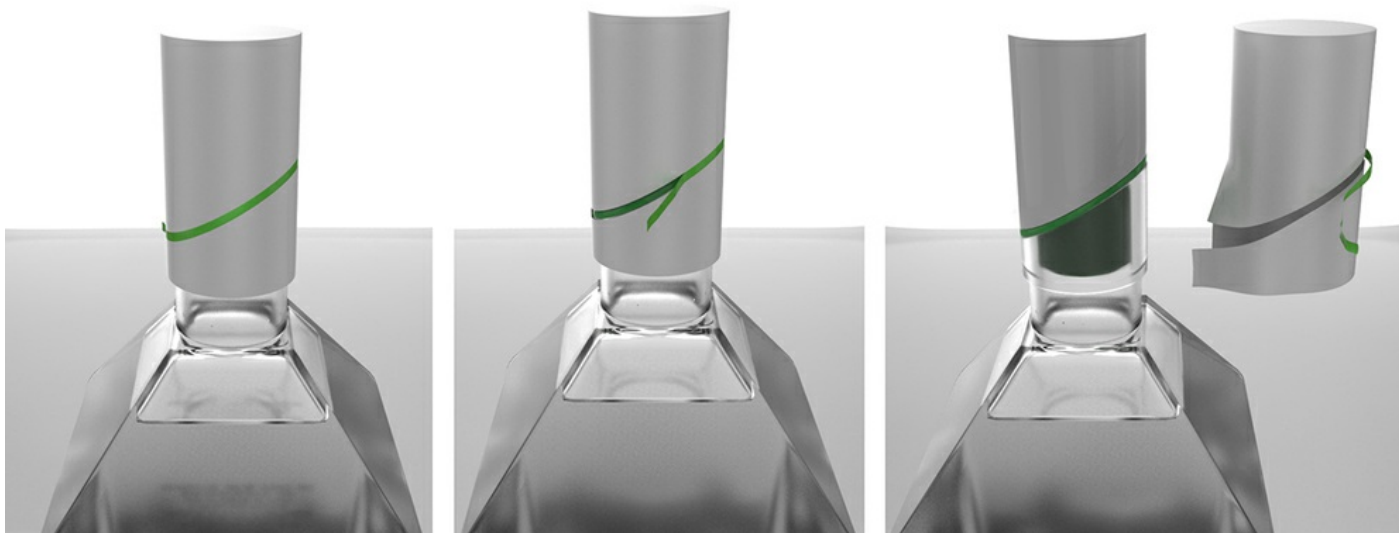

1/2 **Ice cut**

Bottle with frosted glass surface, plastic/rubber cap and specially shaped neck for easier pouring.

Solution

Bottle Battle

2/2

Ice cut

Bottle with frosted glass surface, plastic/rubber cap and specially shaped neck for easier pouring.