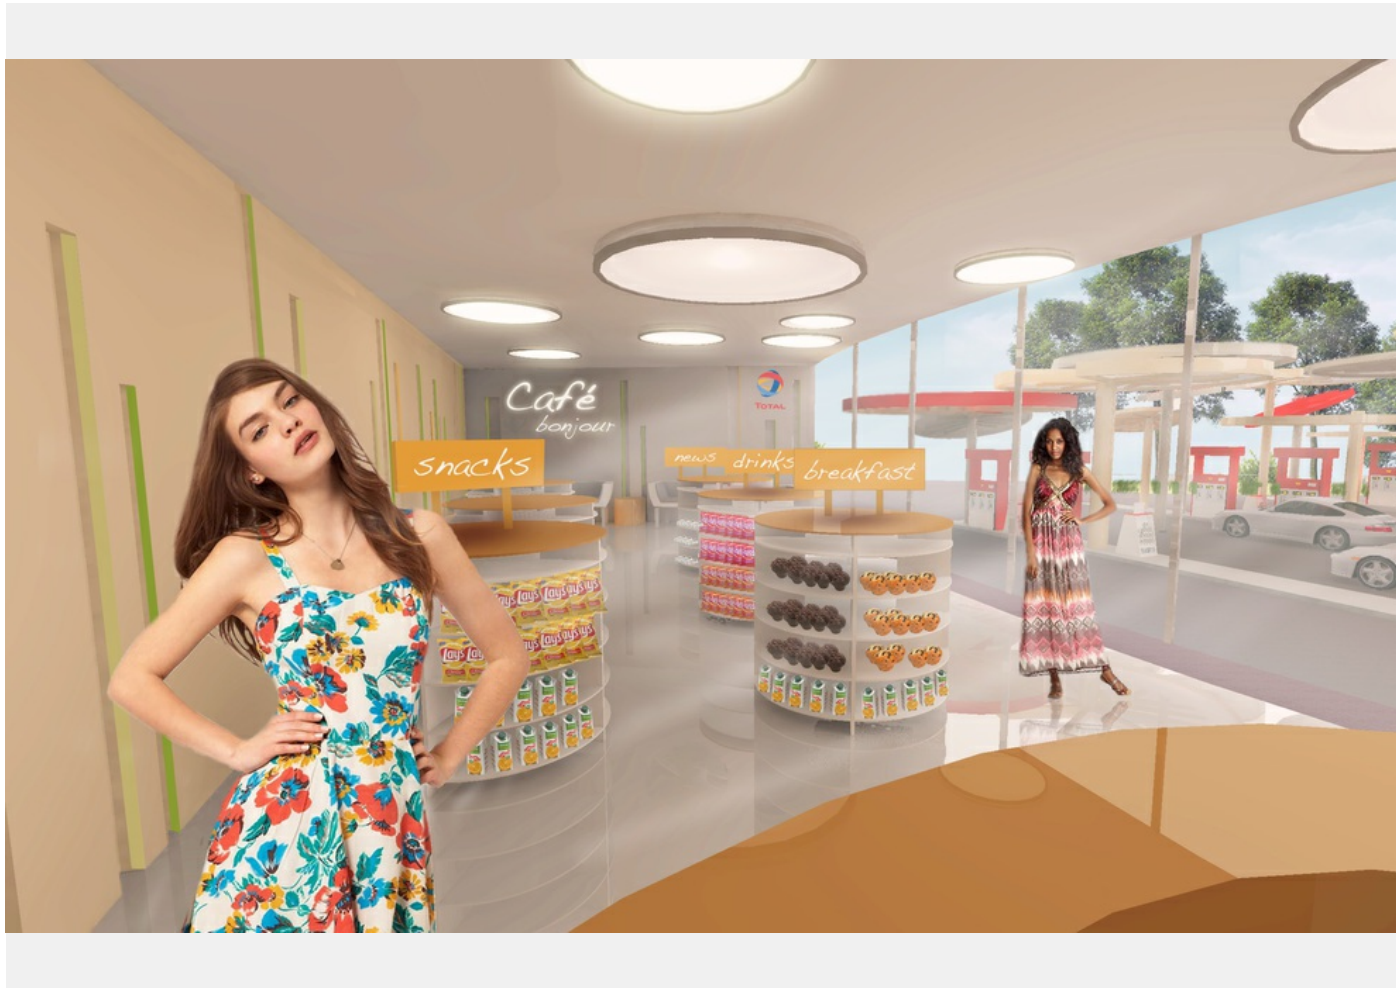

1/6 **Element**

Inspired from the T-air concept based on natural figures & creating a garden in the city landscape!!

Solution

ELEMENT DEFINITION:

1. a component or constituent of a whole;
2. a natural habitat, sphere of activity

ECOLOGICAL CONCEPT

The "nenuphars" are the inspiration of this architectural concept, giant lily pads will serve as a roof to protect users from the rain and sun. Some will also be equipped with solar panels and directed towards the sun to generate solar energy that will be stored and used at night to lighten up the station.

FUNCTION

The roof acts partially as a solar energy collector and partially as a rainwater collector. Depending on the orientation of the site, the

highest "nenuphars" are positioned facing toward the south to capture the most solar energy possible. The