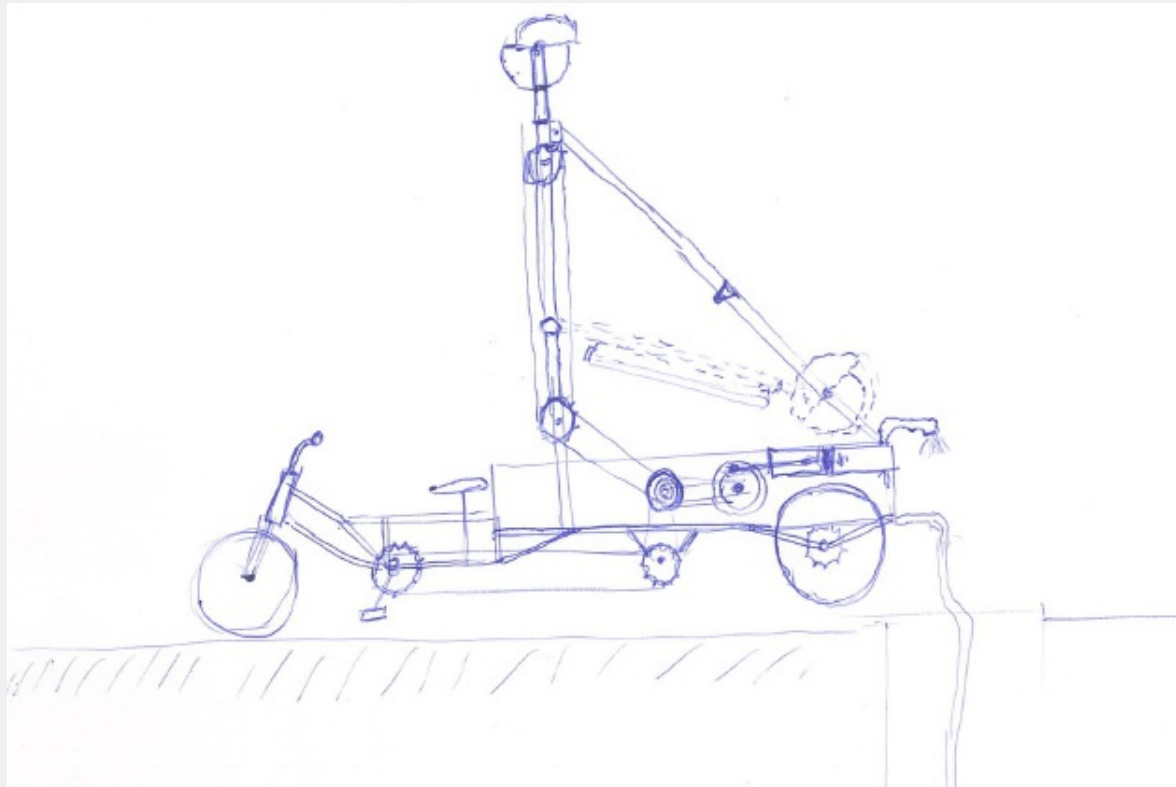

1/2 Hybrid water pump

A reliable, affordable and economically water pump which is driven by 3 different energy sources.

Solution

This pump is powered by wind, solar and muscle power. So it will pump water in nearly all situations. The pump is designed to be transportable and simple in its construction (see pictures). Furthermore it is easy to repair because there are no complicated electronics used. On the bike is also enough place for a water tank to make the transport of the water easier.

In fact this concept is a very great alternative for the diesel powered pumps which are used nowadays.

Status: 18.06.2018

2/2

Hybrid water pump

A reliable, affordable and economically water pump which is driven by 3 different energy sources.