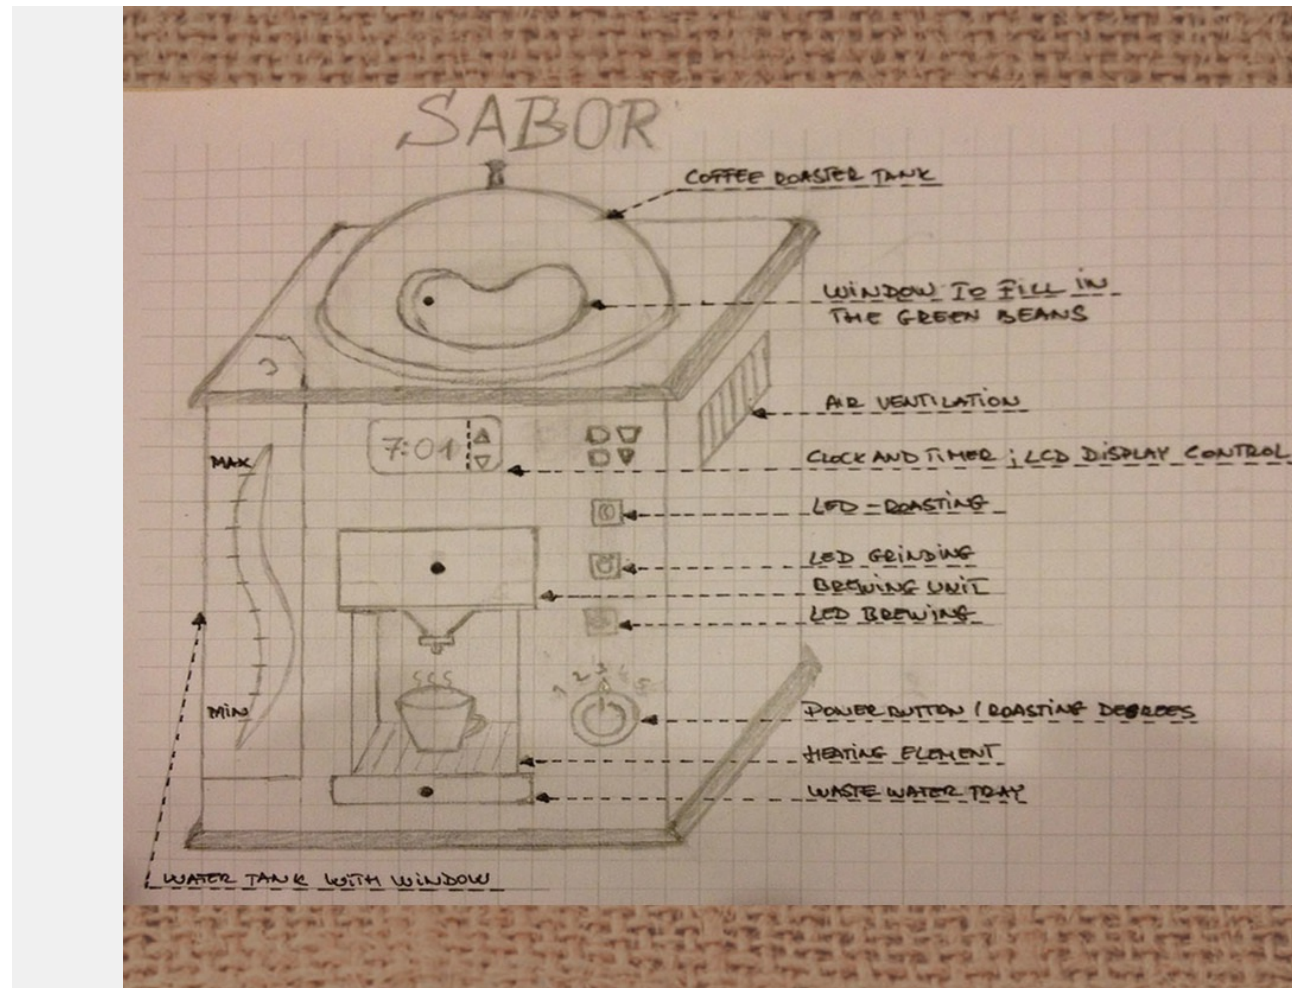

1/2 **Sabor**

Back to the roots - inspired by an old coffee grinder...

Solution

The basic idea is to go back in time, and going back to the roots where all began... The design of "Sabor" brings us back to the old times and shall create a retro atmosphere. The dominant element of this coffee machine is wood...

## Sabor

Back to the roots - inspired by an old coffee grinder...

Creative's profile

**Eva Wolkersdorfer** PRO

Web Graphic Designer

Dunakeszi, Hungary

Creative's top 5 skills

Graphic Design, Illustration, Photography, Product Design