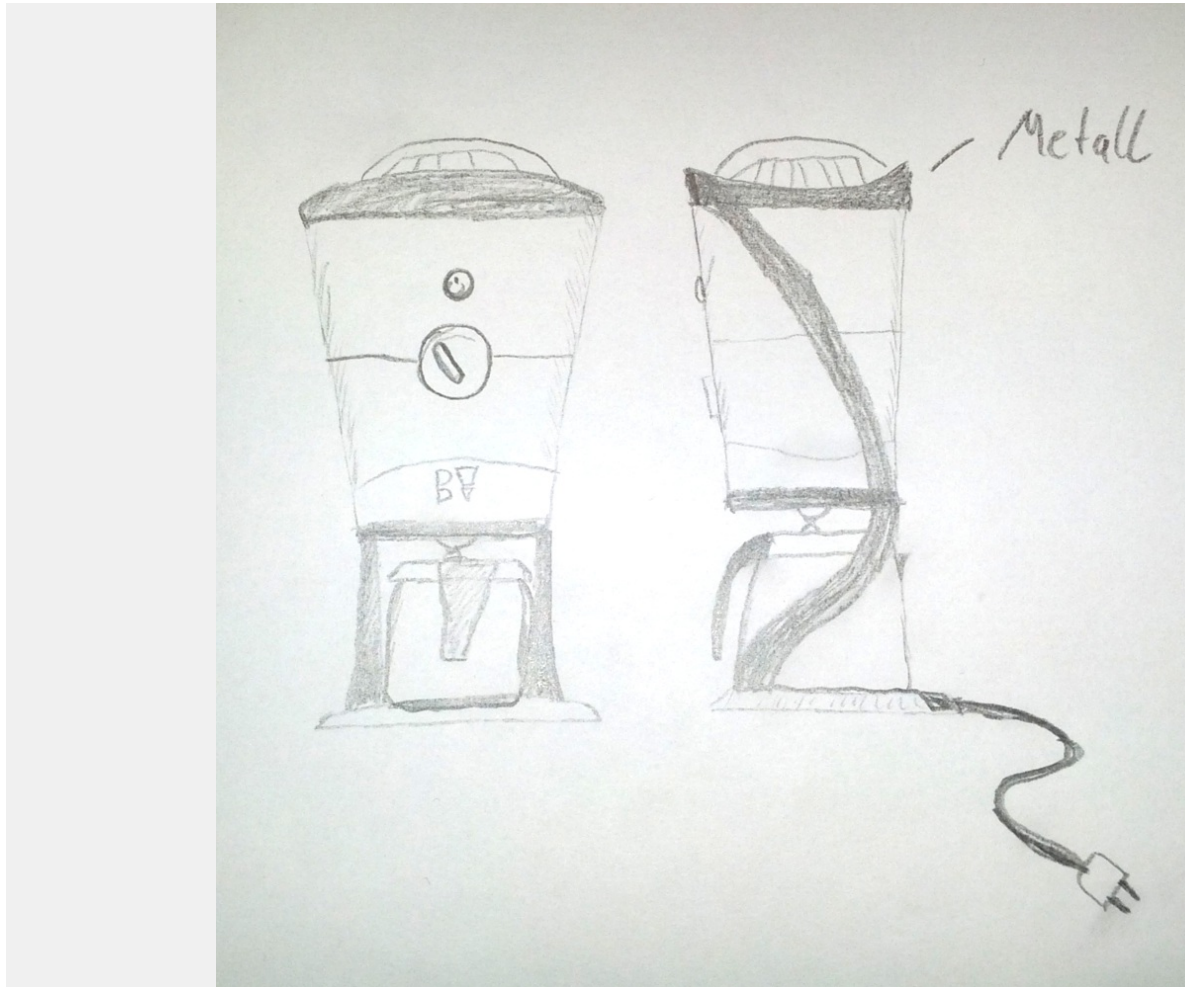

1/2 The Aristotelian Elements

A coffee machine just like Dieter Rams would have designed it.

Solution

Design plus usability

- Simple and elegant
- Neutral but unique
- Innovative and inspiring
- “Modern” retrospective
- Jog control with a integrated display for a simple handling(one button control)
- ceramic thermo flask for a unique look
- a lot of wooden details----- back to nature!
- gloss plastic body-----low weight and durability
- concrete foot----- unique look and strong position
- design stand----- unique and dynamic look

last but not least ...a cool haptics.

Status: 18.06.2018

2/2

The Aristotelian Elements

A coffee machine just like Dieter Rams would have designed it.

Creative's profile

sidata PRO
Pfadfinder

Creative's top 5 skills