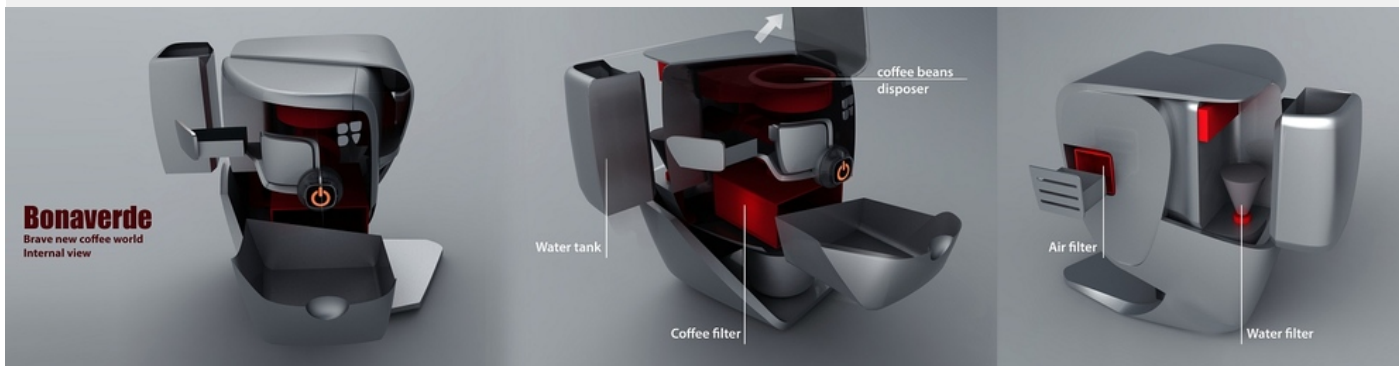

1/2 Bonaverde all-in-one coffee machine

Based on provided 3d data/packaging

Solution
work in progress.

2/2

Bonaverde all-in-one coffee machine

Based on provided 3d data/packaging

Creative's profile

Liviu Tudoran PRO
Product Designer
Köln, Germany