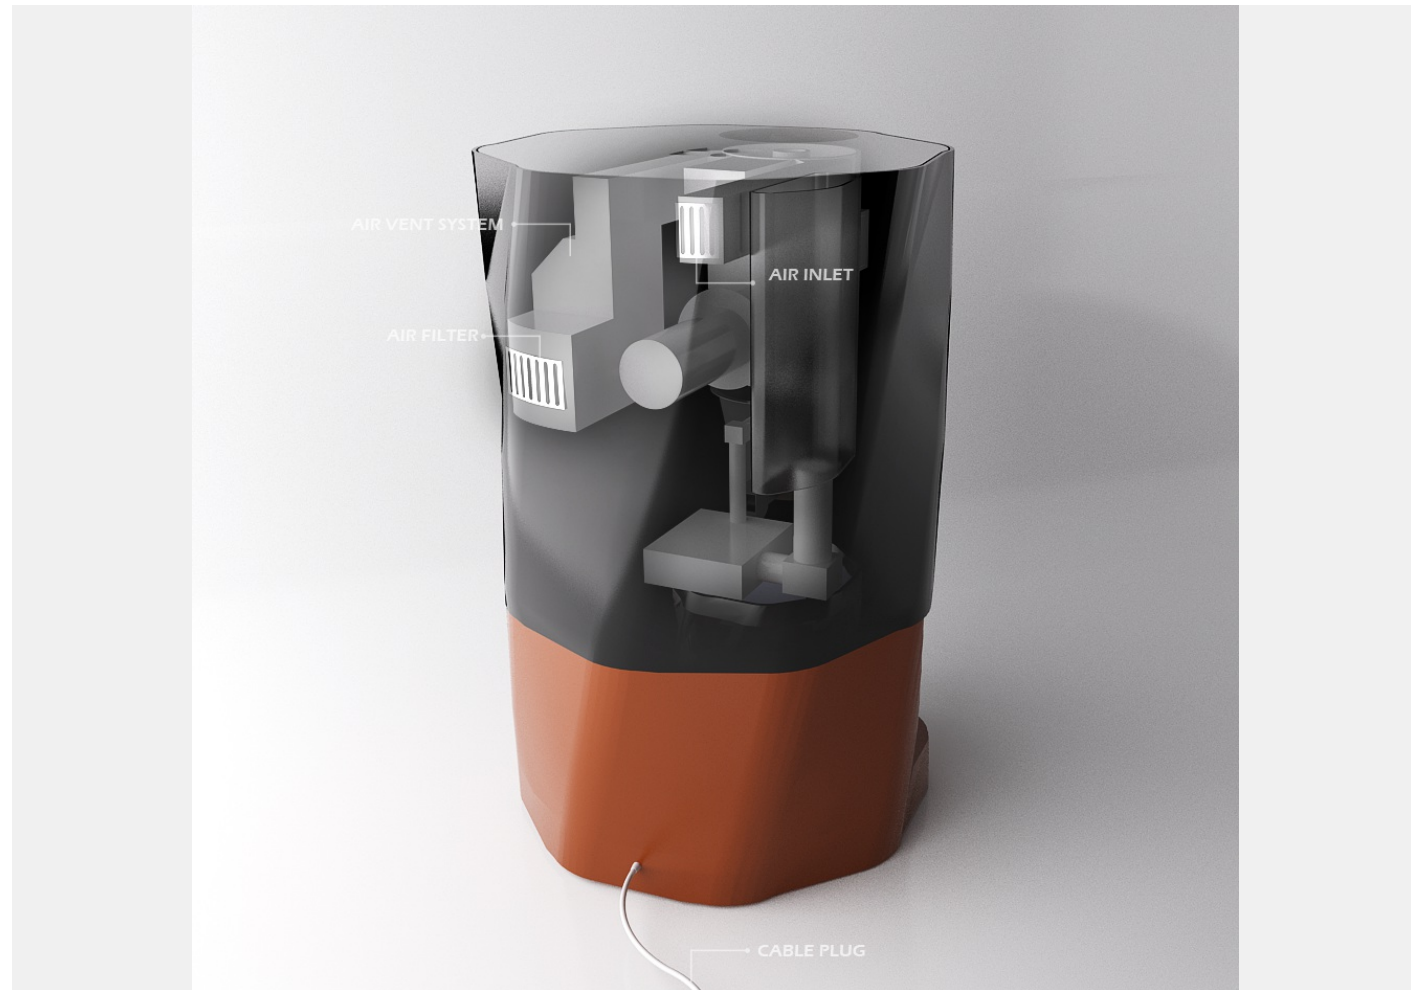

## 1/2 Twister Coffee

Elegant, Modern and Eye Catching Easy Use Just in One Single Button, We get Pure and Fresh Coffee

## Twister Coffee

Elegant, Modern and Eye Catching Easy Use Just in One Single Button, We get Pure and Fresh Coffee

Creative's profile

**Ida Bagus Angga Pramana Uthama** PRO

Architect, interior Design, Landscape Design