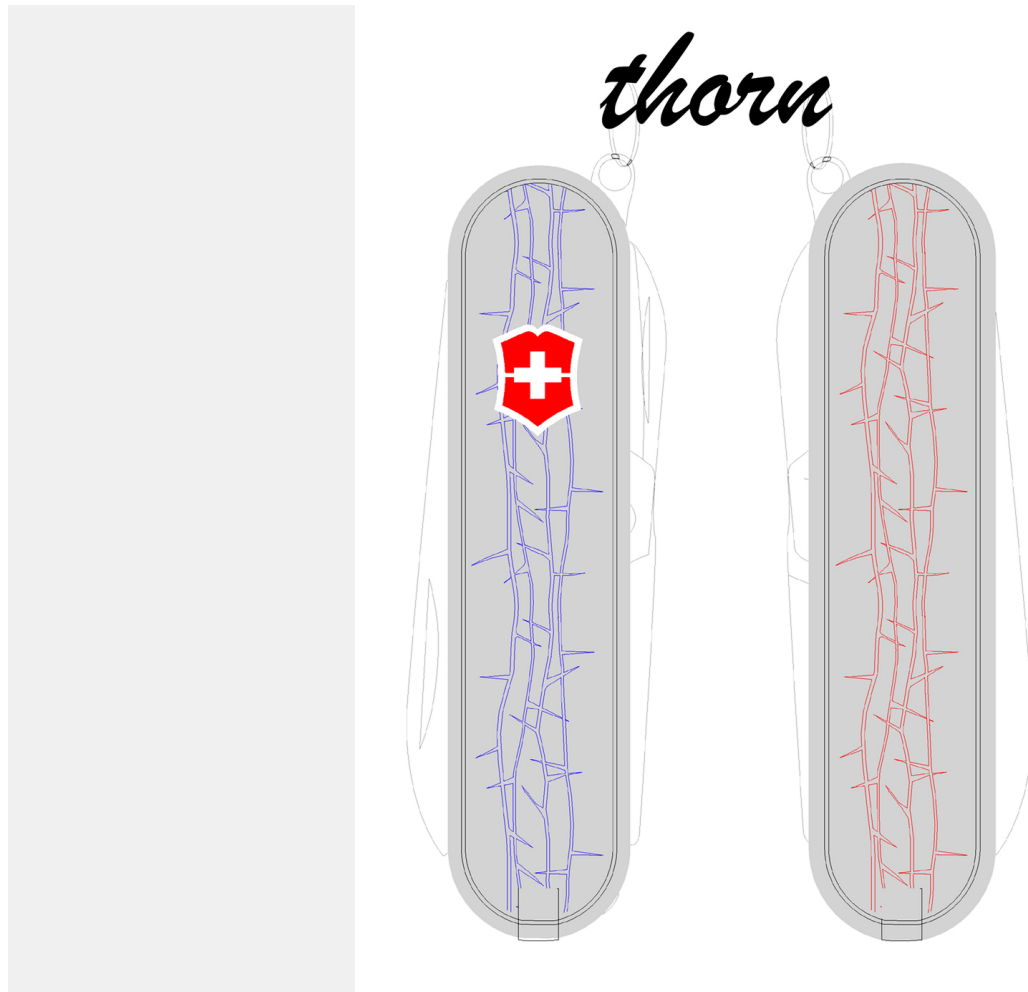

1/2 **Thorn**

Simple motif of a thorn strand in blue and red against black background

**Solution**

The thorn motif is to represent the harshness of nature and the role of the tool the Swiss Army Knife in dealing with this harshness.

2/2

## Thorn

Simple motif of a thorn strand in blue and red against black background

Creative's profile

**Noel Brady**

designer

Dublin, Ireland

Creative's top 5 skills

Architecture, Graphic Design, Photography, Product Design