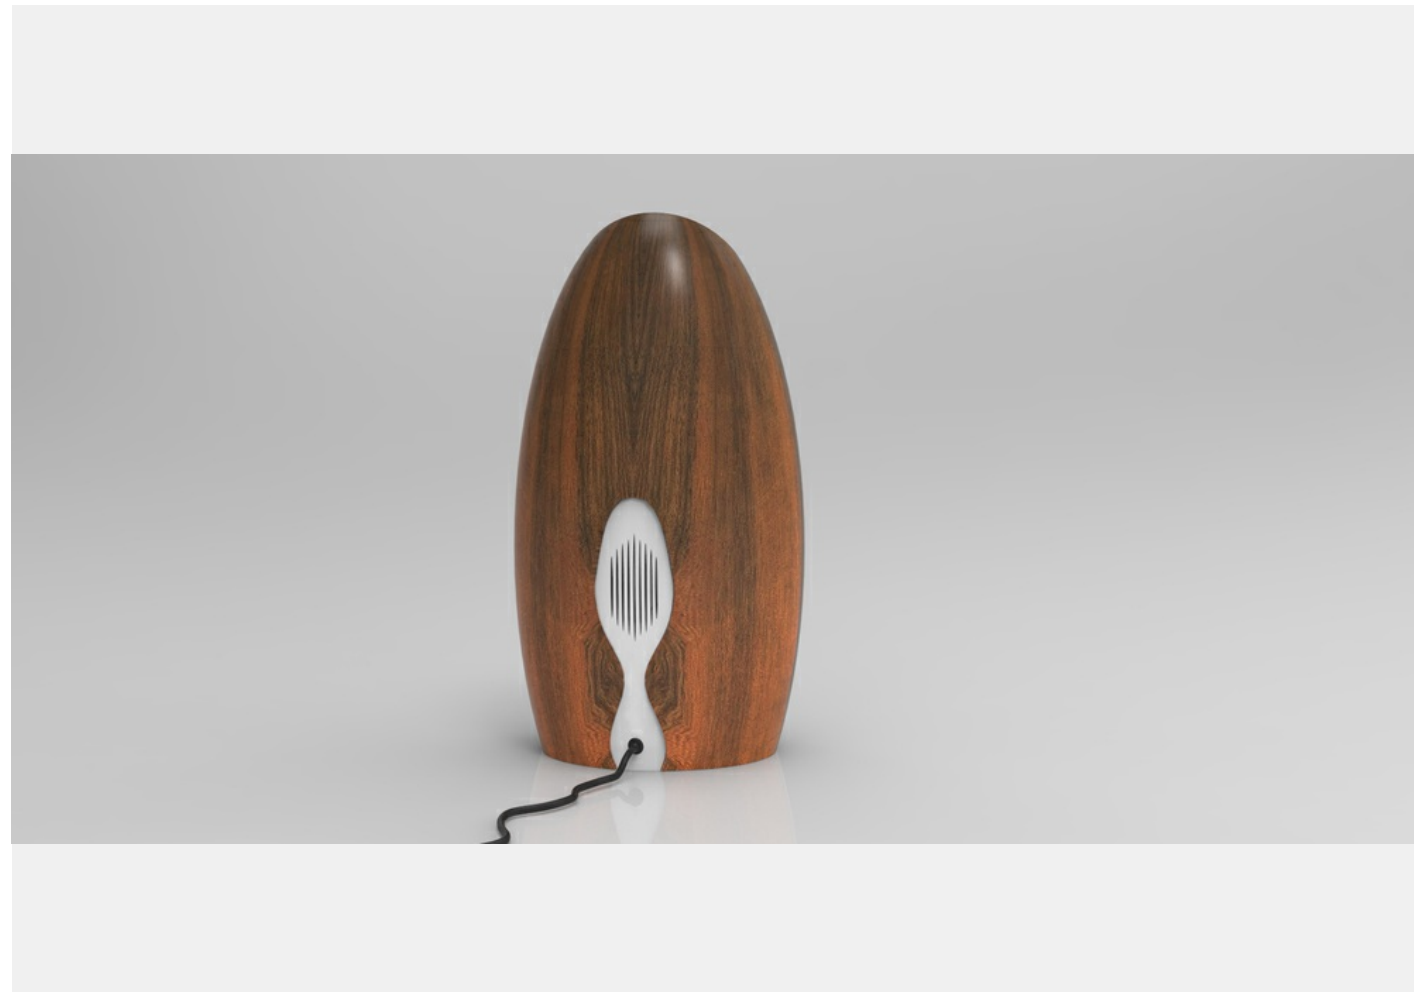

1/2 **Drop**

Drop reflects with its flowing shape the process of coffee making.

Solution

This coffee machine is simple and elegant. Its shape is inspired in the workflow of the machine, where beans are placed on top, are processed and hot coffee comes out at the bottom. The structure guides the user through this process and symbolizes the particularity of this unique coffee machine.

Status: 18.06.2018

2/2

Drop

Drop reflects with its flowing shape the process of coffee making.

Creative's profile

Kristof Retezár
Designer
Vienna, Austria

Creative's top 5 skills

Copy Writing, Graphic Design, Photography, Product Design