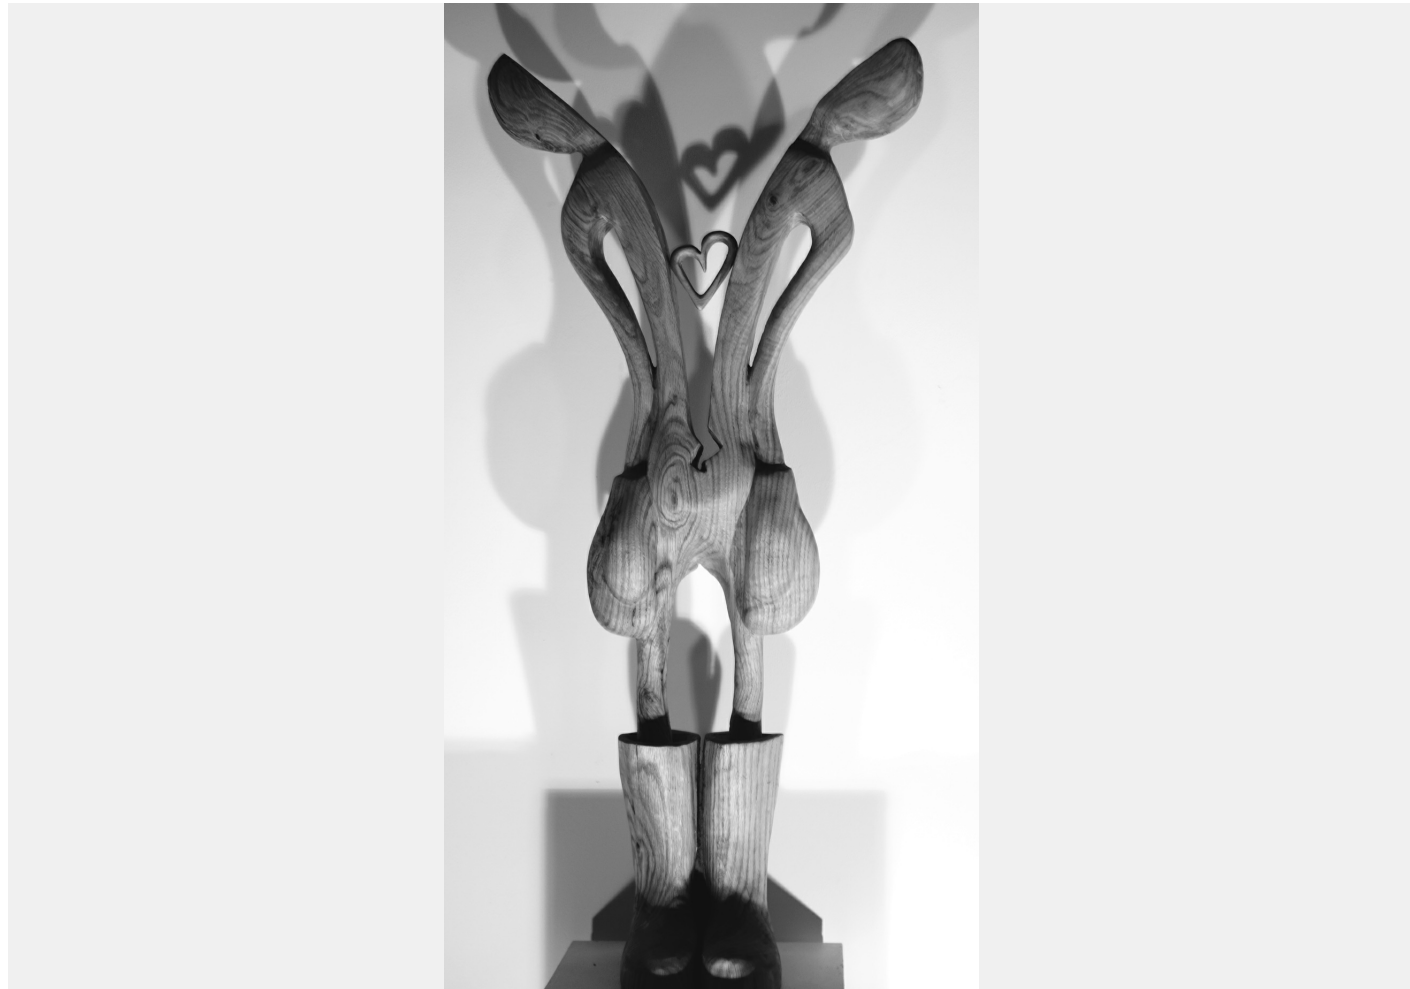

1/2 **split but lovely**

Solution

A 3ft3 high wood work

Status: 17.06.2018

Face Depression!

2/2 **split but lovely**

Creative's profile

jennes
woodworking-artist