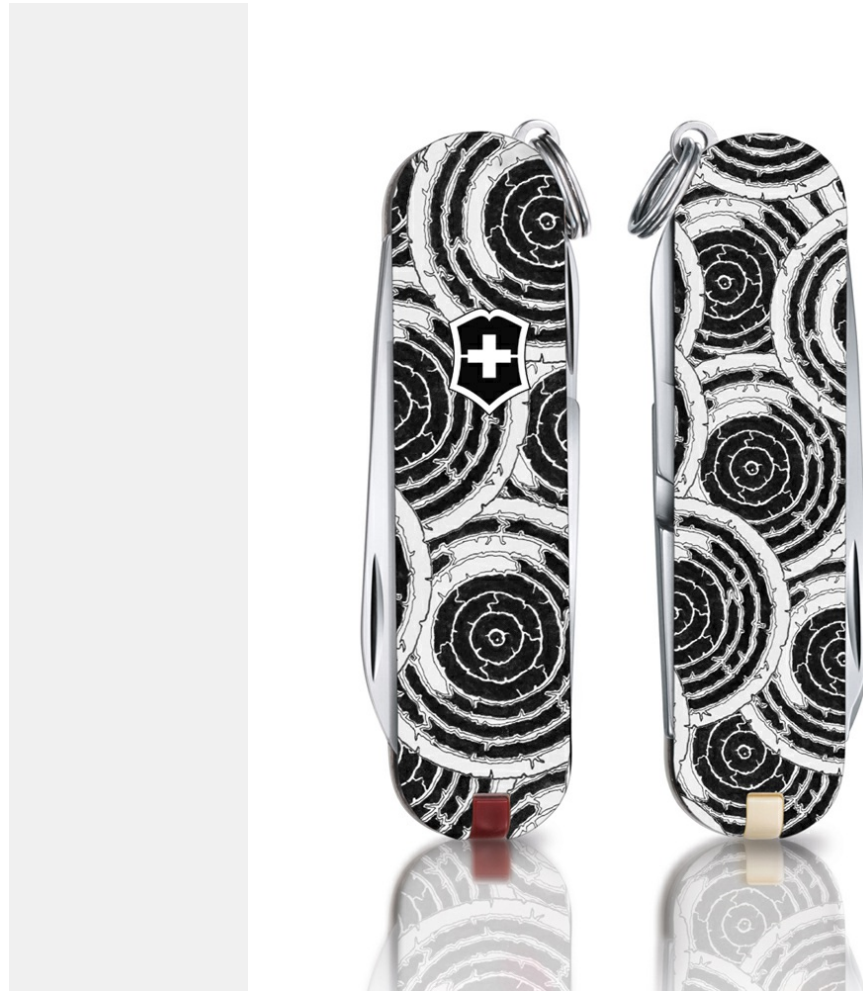

1/5 **mechanical**

**VICTORINOX**  
mechanical

Visual Solution

2/5 **mechanical**

What does your design show?

Hand painted circles with a mechanical tone.

3/5 **mechanical**

What is the unique idea about your design?

Decorative pattern with a mechanical tone.

4/5 **mechanical**

Is there a special story behind your design?

I wanted to draw something decorative with a mechanical tone but nothing defined like a clockwork or gears.