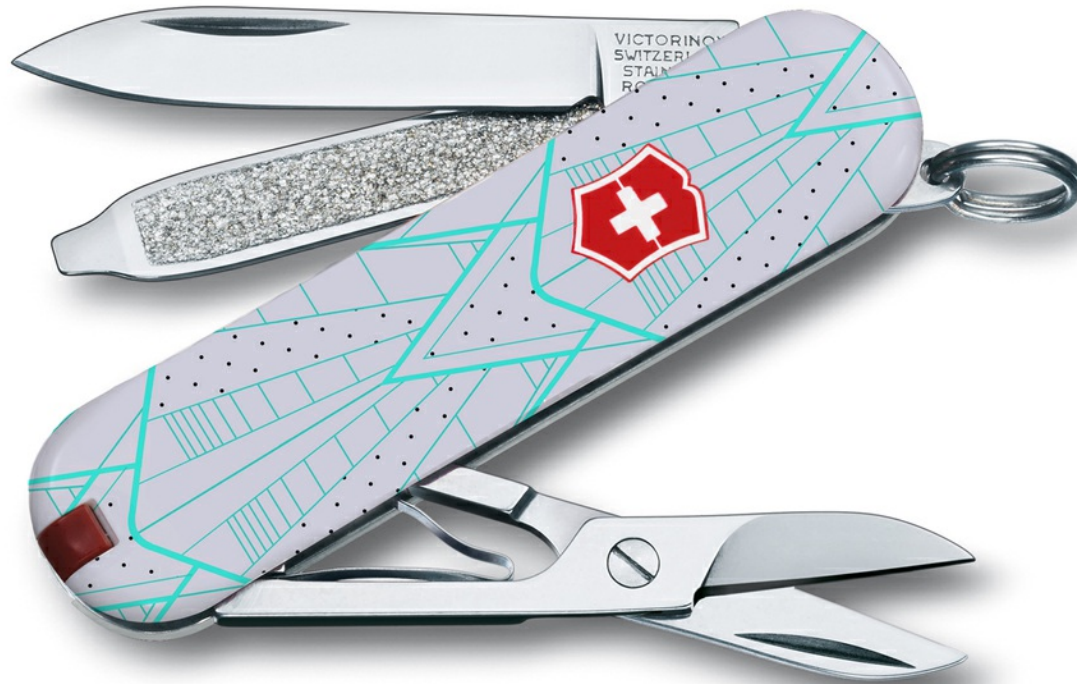

1/5 **Deco Leaf**

Visual Solution

2/5

Deco Leaf

What does your design show?

This design was inspired by Art Deco.

3/5 **Deco Leaf**

What is the unique idea about your design?

It shows a simple, yet sophisticated design with a pop of color. It is suitable for all ages and genders.

4/5

Deco Leaf

Is there a special story behind your design?

I am always inspired by Art Deco.

5/5

Deco Leaf