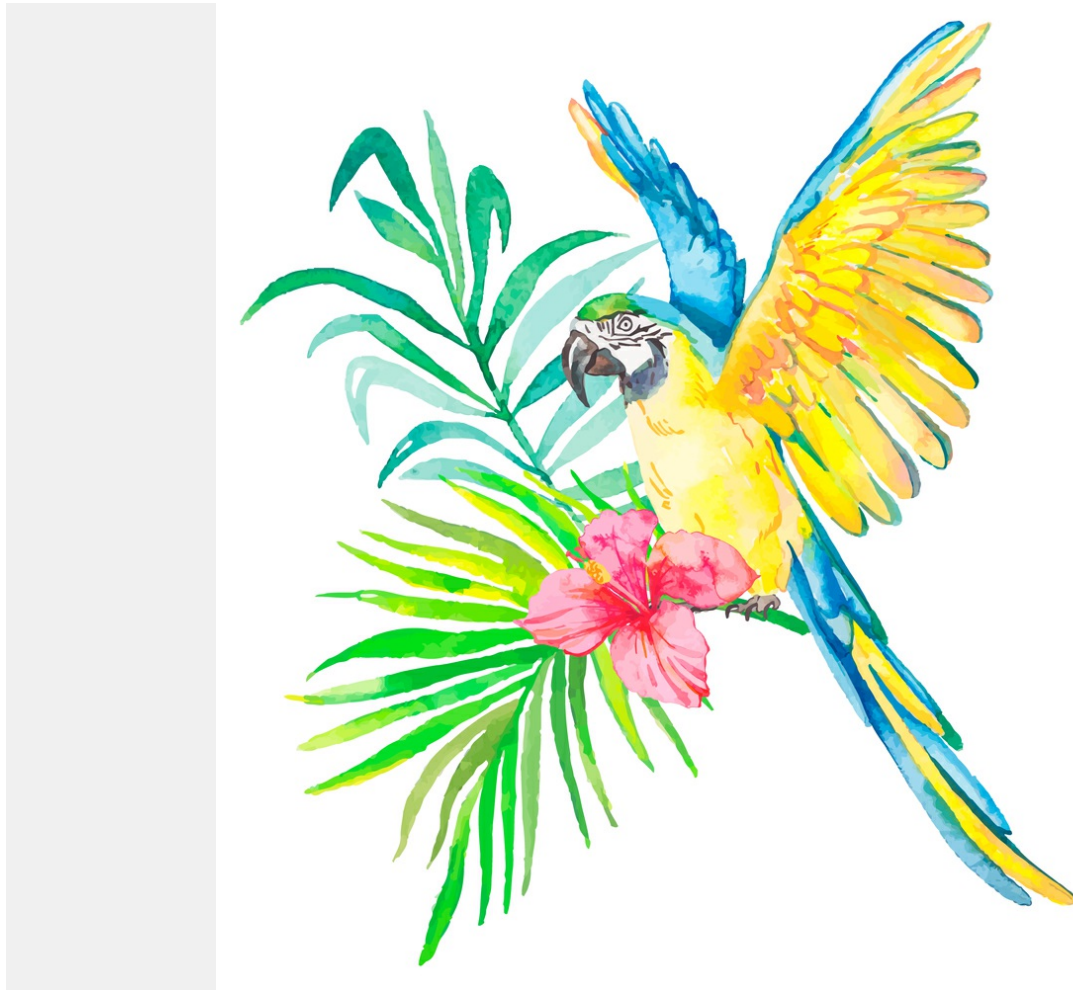

1/4 **Tropical pattern.**

Macaw watercolor seamless pattern. Palm leaves and tropical flower

ID: 44533. Last updated: 15.05.2015

Solution

Macaw watercolor seamless pattern. Palm leaves and tropical flower. Tropical parrot. Exotic.

Status: 19.06.2018

2/4

Tropical pattern.

Macaw watercolor seamless pattern. Palm leaves and tropical flower

Why does your design stand out?

Watercolor for your design.

Artificial Garden

TEXTILE DESIGN

3/4 **Tropical pattern.**

Macaw watercolor seamless pattern. Palm leaves and tropical flower

Which kind of brands do you imagine using your design?

All brands!

Artificial Garden

TEXTILE DESIGN

4/4

Tropical pattern.

Macaw watercolor seamless pattern. Palm leaves and tropical flower

Creative's profile

Elizaveta Boyur PRO

Art

Novorossiysk, Russia

Creative's top 5 skills

Graphic Design, Illustration, Product Design, Textile Design