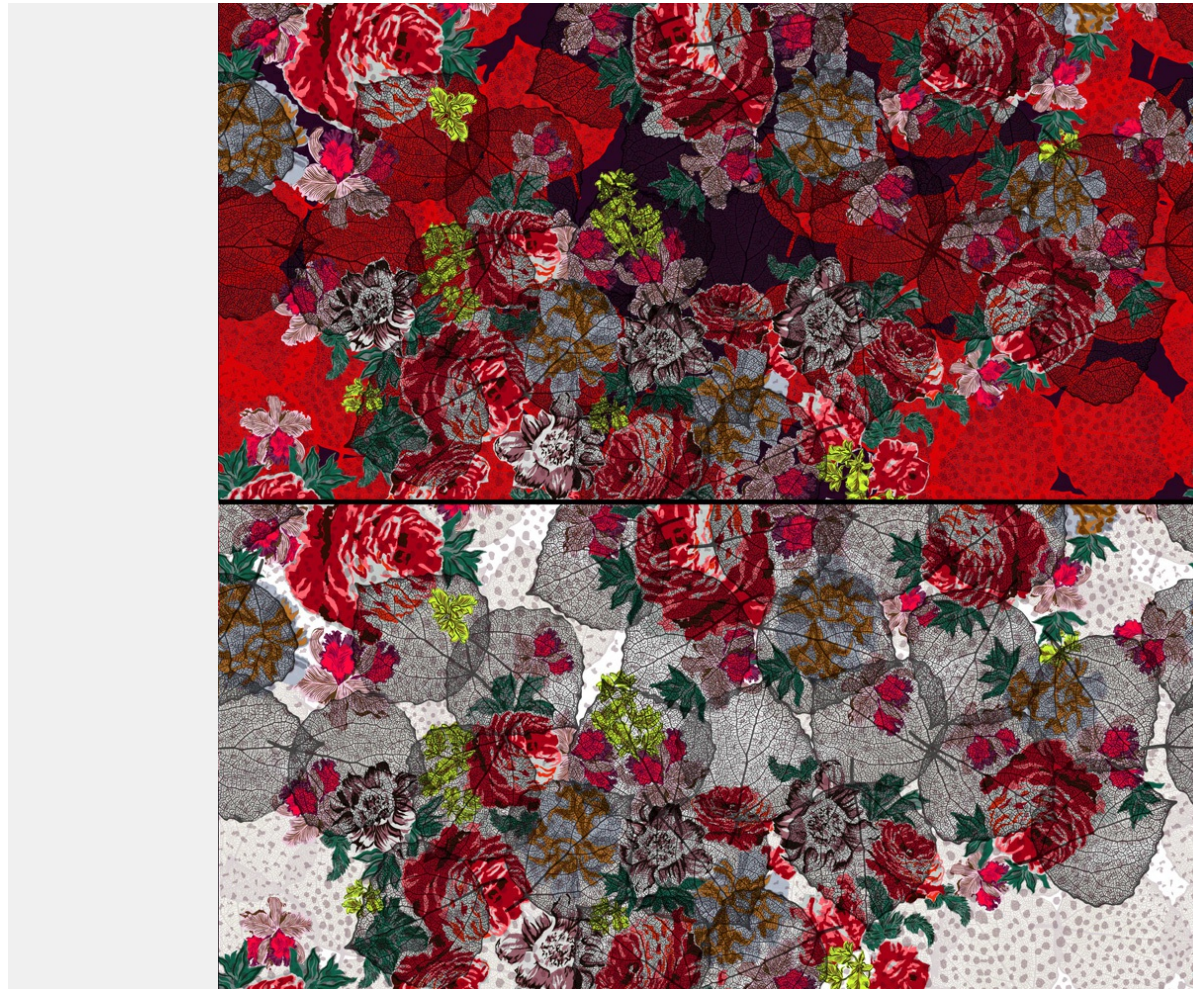

1/4 **Dry Leaf with multi colour flowers**

Solution

Mix and Match Design

Artificial Garden

TEXTILE DESIGN

2/4

## Dry Leaf with multi colour flowers

Why does your design stand out?

Because of nice colouration

Artificial Garden

TEXTILE DESIGN

3/4

# Dry Leaf with multi colour flowers