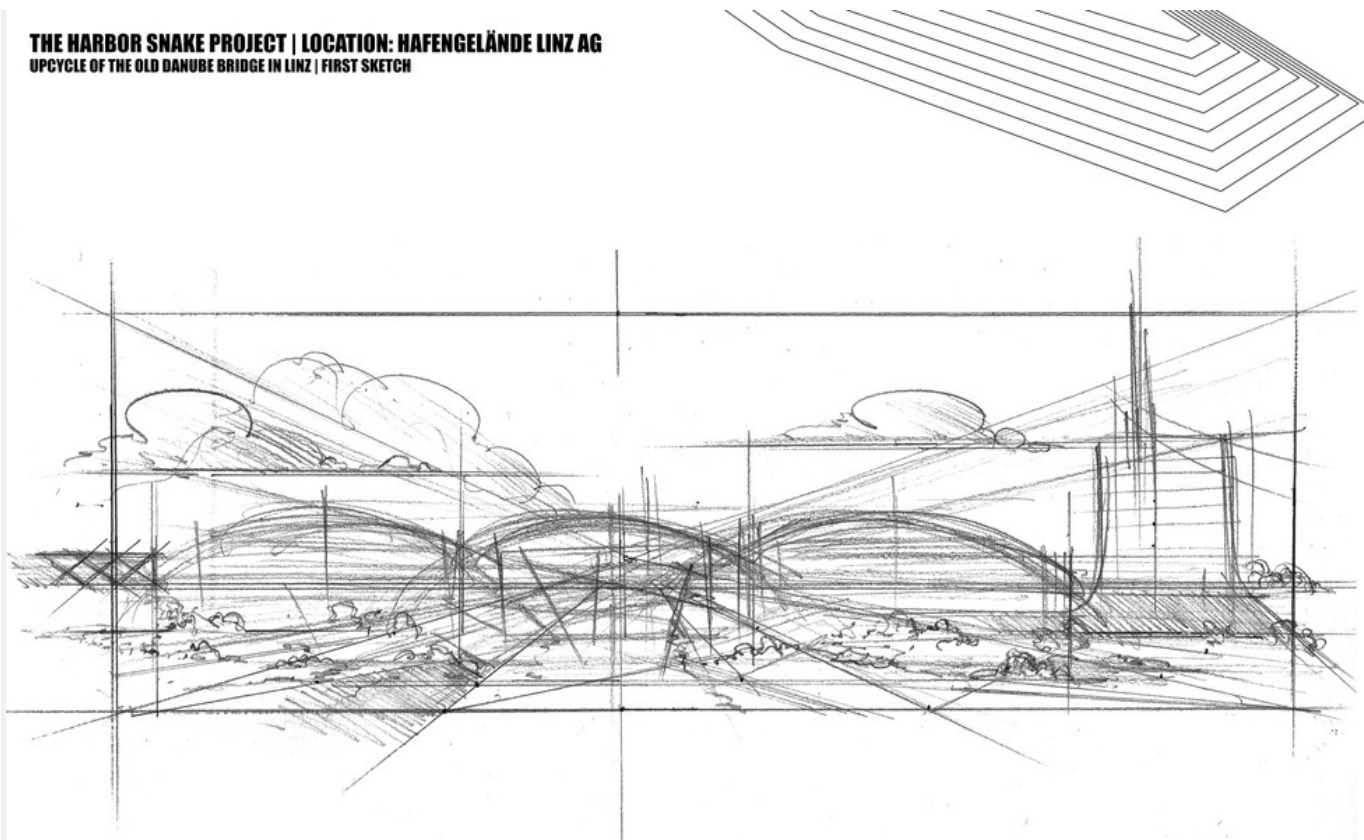

1/7 **THE HARBOR SNAKE PROJECT**

A COMPLEMENTARY LANDMARK TO HIGHLIGHT THE HARBOR DEVELOPMENT PLOT FOR THE YEAR 2024

THE HARBOR SNAKE PROJECT | LOCATION: HAFENGELÄNDE LINZ AG
UPCYCLE OF THE OLD DANUBE BRIDGE IN LINZ | FIRST SKETCH

Solution

“THE HARBOR SNAKE PROJECT” INCORPORATES THE ENTIRE STRUCTURAL FRAME OF THE OLD BRIDGE AND FUNCTIONS AS A STATIC AND ESTHETIC BACKBONE FOR A UNIQUE MULTIPURPOSE BUILDING COMPLEX IN PROMINENT POSITION. THE LAYOUT OF THE DESIGN CORRESPONDS WITH THE FUTURE PLOT OF THE HARBOR FOR THE YEAR 2024 IN ORDER TO PROVIDE AN IMPRESSIVE SPACE FOR CULTURAL, RECREATIONAL AND BUSINESS PURPOSE.

3/7

THE HARBOR SNAKE PROJECT

A COMPLEMENTARY LANDMARK TO HIGHLIGHT THE HARBOR DEVELOPMENT PLOT FOR THE YEAR 2024

Which of the three suggested areas are you choosing for your concept? (the Donaulände public park, the port area or the mouth of Traun River)?

5/7

THE HARBOR SNAKE PROJECT

A COMPLEMENTARY LANDMARK TO HIGHLIGHT THE HARBOR DEVELOPMENT PLOT FOR THE YEAR 2024

How are the parts of the old railway bridge visible in your concept?

THE PARTS OF THE OLD RAILWAY BRIDGE PROVIDE THE STATIC AND ESTHETIC BACKBONE FOR
THE NEW CONSTRUCTION LAYOUT