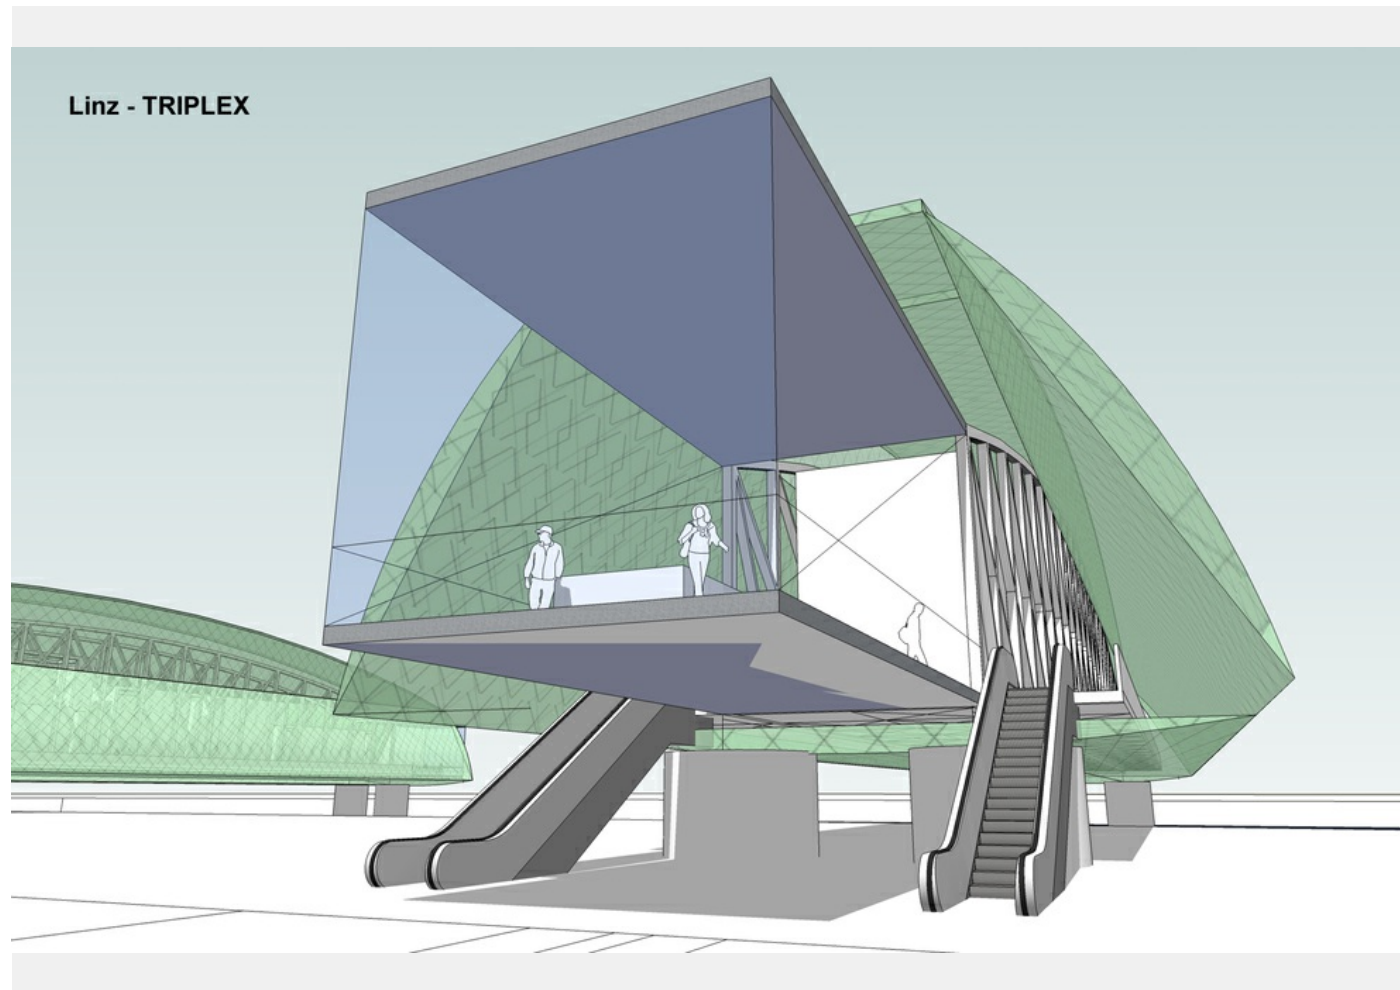

1/7 Linz Triplex - Art, Science & Technology

From the 3 central sections new exhibit spaces frame new public spaces along the Danube.

Solution

The 3 central elements are floated down stream to their new location. Erected on new pylons the steel frames are clad in translucent Teflon coated fabric adding protection from the external environment. Inside the main frame a series of climate controlled (top lit) rooms provide space for permanent and temporary exhibits that celebrate the intersection of Art, Science and Technology. Supporting this activity is a new urban space capable of holding a number of outdoor and exhibition events.

Linz Triplex

3/7

Linz Triplex - Art, Science & Technology

From the 3 central sections new exhibit spaces frame new public spaces along the Danube.

Which of the three suggested areas are you choosing for your concept? (the Donaulände public park, the port area or the mouth of Traun River)?

The Port Area

4/7

Linz Triplex - Art, Science & Technology

From the 3 central sections new exhibit spaces frame new public spaces along the Danube.

What is the public function of your concept?

The proposal provides for a new Public Urban Space. This is access using new bridges from the central masterplan. The 3 bridge elements are clad in translucent Teflon coated fabric sealing them from the external environment.

5/7

Linz Triplex - Art, Science & Technology

From the 3 central sections new exhibit spaces frame new public spaces along the Danube.

How are the parts of the old railway bridge visible in your concept?

The three main spans are unaltered and used as the core structure for a Teflon covering. These are visible on accessing the structure from all sides and through the translucent covering. At night the three elements become lanterns at night.