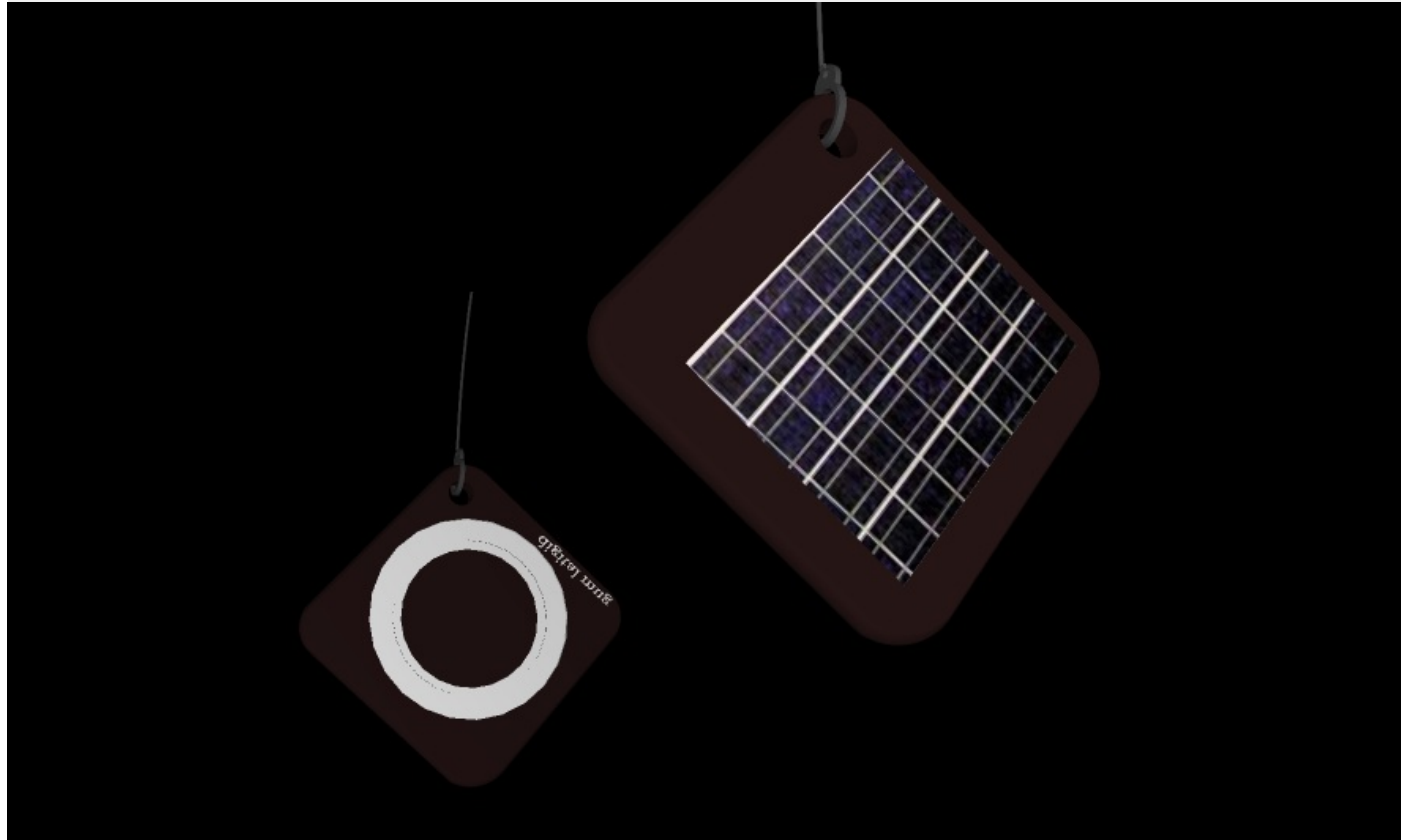

1/2 uni

Solution

This intelligent cup grows when you start to pour coffee in it. Made from stretch material with a metallic case, this could be a future solution.

Take-away coffee cups are a true icon of everyday life, but we have to come up with sustainable solutions to reduce the 58 billion paper cups of coffee that goes to waste each year. We must become more responsible. We must change our attitude for a better future.

This is a portable coffee mug that can change shape through nanotechnology, it is charged with solar energy, or kinetic energy when solar energy is not efficient. Considering the nano technology is continuously developing in the future batteries will become increasingly smaller and less flexible (at Stanford University, a group of researchers have already managed to do a battery of photocopy paper).