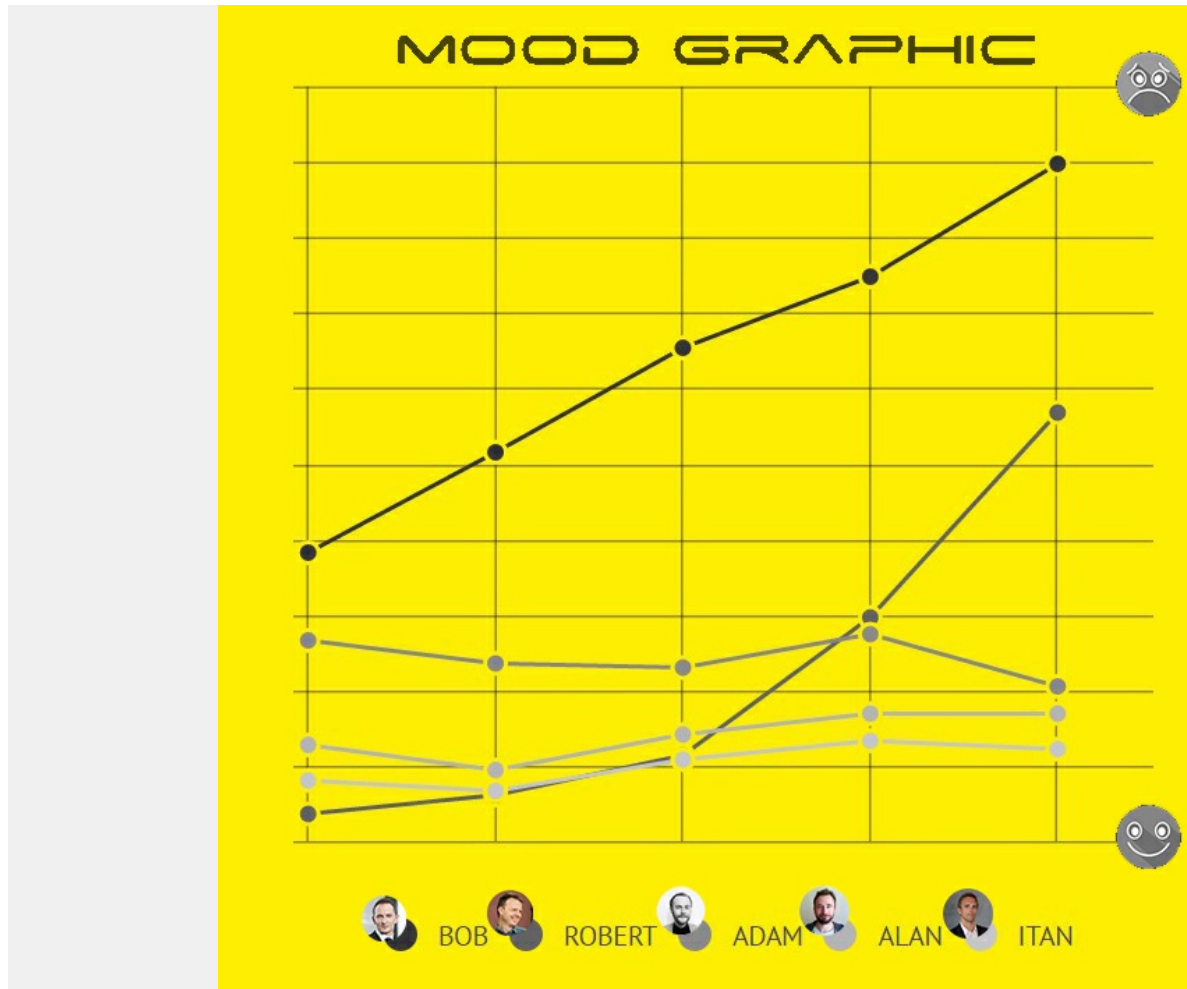

1/8 **MOOD Graphic**

—

**Solution**

Work productivity often depends on mood, less stress good mood the better it affect on our work. Loud noise, high or cold temperature, unpleasant neighbor etc. This all can irritate and make bad influence on work. Bracelet "mood graphic" will help to identify the problem, it will monitor stress levels of worker throughout the day and measure emotion that could spoil the mood and affects on the quality of work.

Status: 15.06.2018

2/8 **MOOD Graphic**

—

Describe the challenge that the team faces:

—

3/8

## MOOD Graphic

—

Briefly describe your solution:

—

4/8