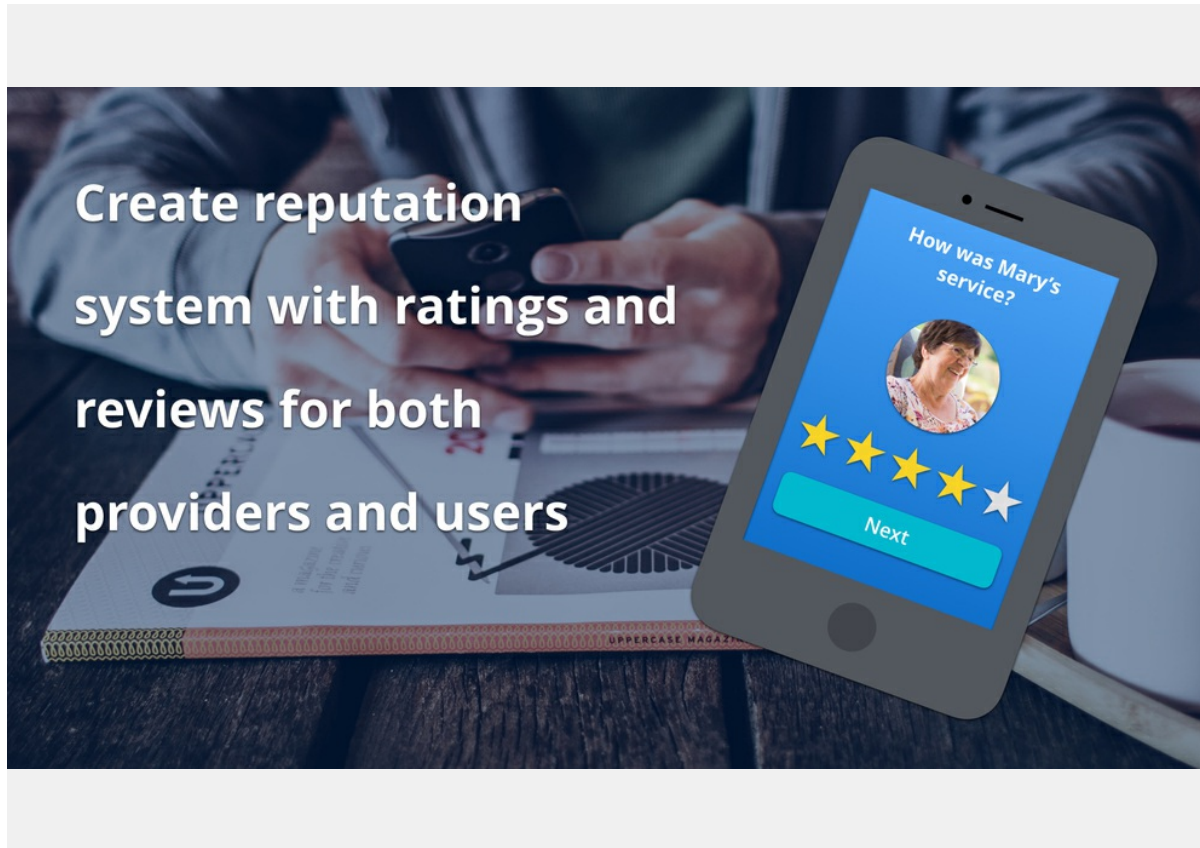

1/2 Miele Community Wash

Laundry as a service provided by the community

Solution

As we move to an urbanised future, ownership will become less and less common and our needs will be increasingly fulfilled through services. At the same time, in densely populated cities it's hard to create a sense of community.

So... how might we create a service for laundry that also provides social value and community?

Miele Community Wash is laundry-as-a-service meets community-building social enterprise.