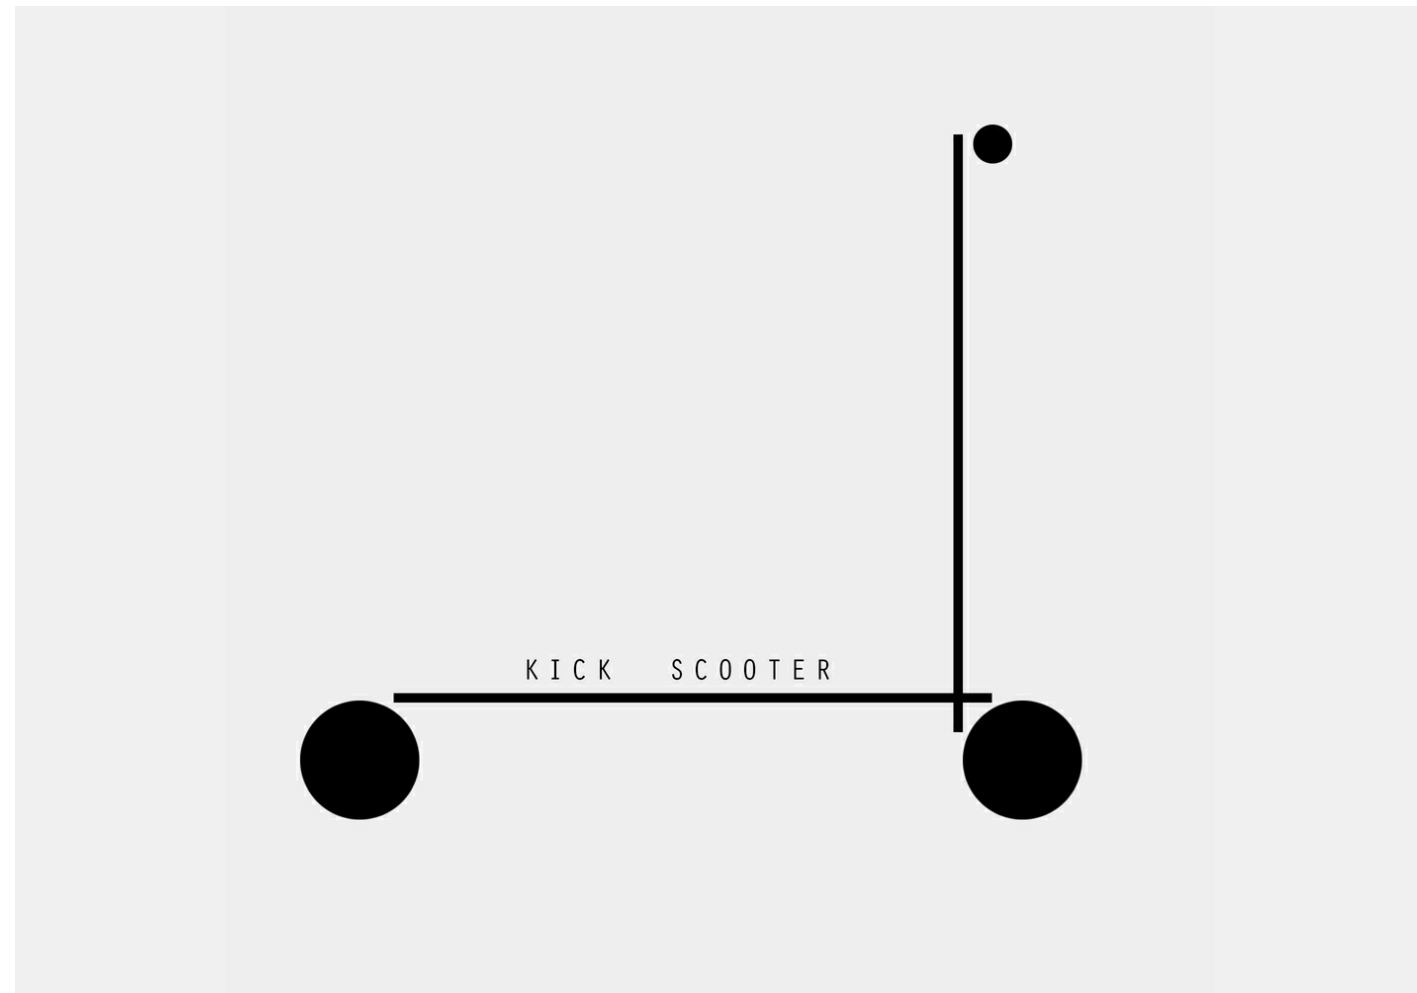

1/6 **Kick it! scooter (UPDATE goes ELECTRIC)**

Coffee | kicks in | kick it!

Solution

Stay active and put the caffeine to use with the Kick it! scooter. Eco friendly way of transportation made out of recycled aluminium. You can't get more Eco than that! If commuting is longer, take it in your car trunk for that last kilometer from the parking lot to the office. Keep your town center car-free.

Status: 15.06.2018

2/6

Kick it! scooter (U P D A T E goes E L E C T R I C)

Cofee | kicks in | kick it!

What makes your product bold and innovative?

First of all, everyone knows what it is! The minimalist design and smooth lines. And the cup holder, of course!