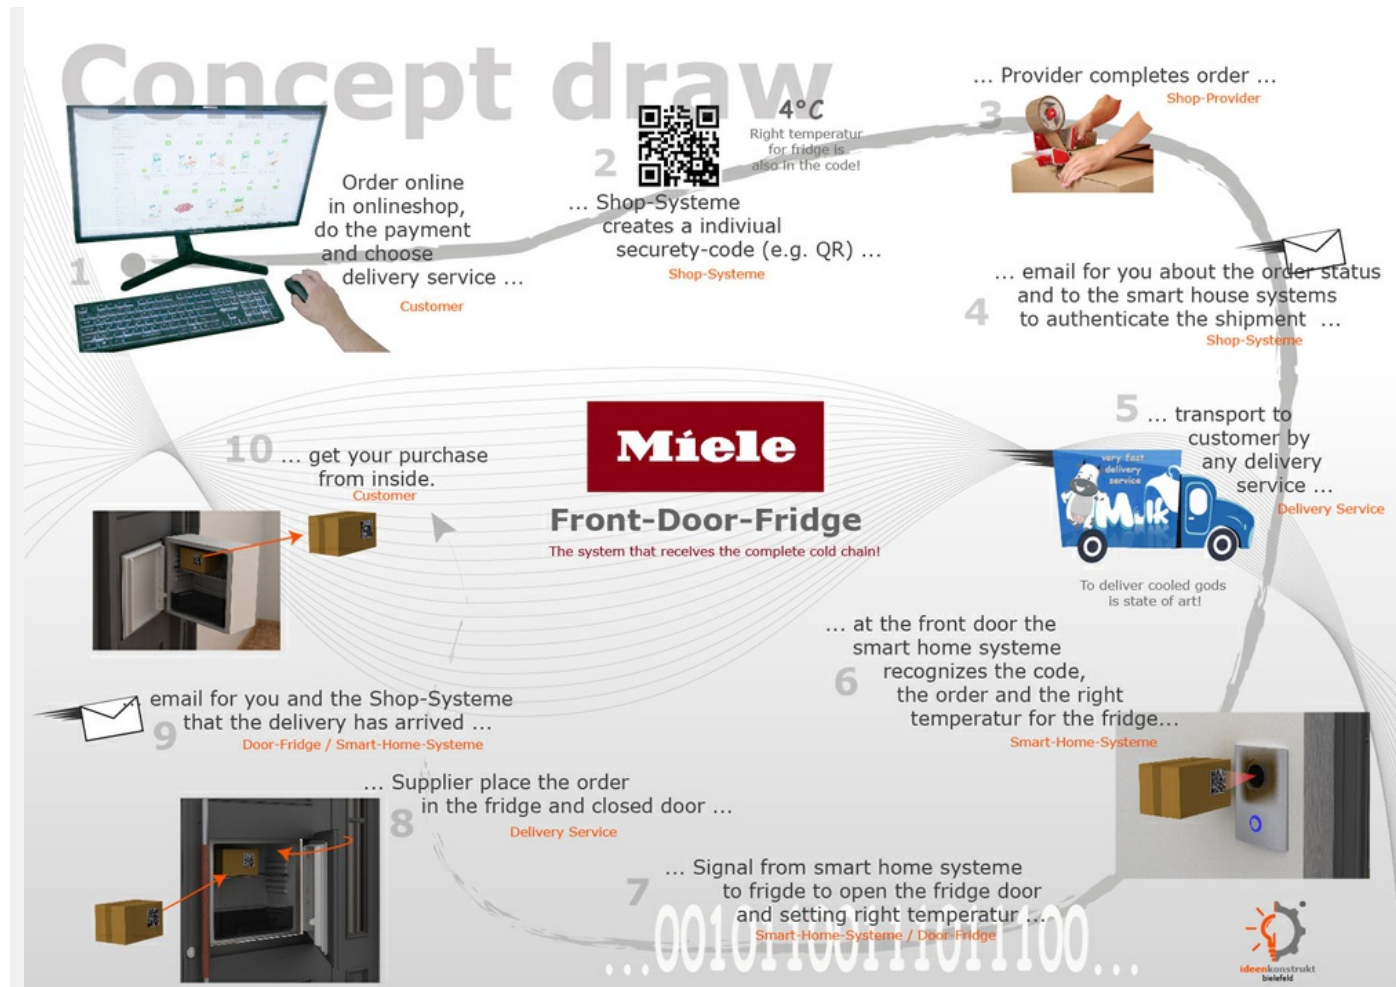

Conclusion

There must be a device which can open your front door without letting somebody in your home. Like a lock only for cooled goods. Daily shopping disturbs the daily planning and becomes too bad. Therefore, the area of online shopping is growing. But to get the goods to where I need them there has to be an interface between my privacy and the accessible space. Therefore, this solution is a sluice to get a safe alternative here.

Solution

A Front-Door with a small fridge which can be opened by a code from the outside. A sluice with cooling function around the cold chain were too. On the edge: most goods were spoiled on the way home from the store because the cold chain is interrupted uncontrollably. This solution ensures the preservation of the cold chain.

2/6 Front-Door-Fridge

Provider can open small fridge in Front-Door of House/Flat. Fridge is a part in a process.

Pain Point

The door is only a part of a shopping process. It works like a sluice.

3/6 **Front-Door-Fridge**

Provider can open small fridge in Front-Door of House/Flat. Fridge is a part in a process.

Product in its environment

It´s a sluice witch can fixed in every door frame. In a new frame also in an old frame of a flat or house.