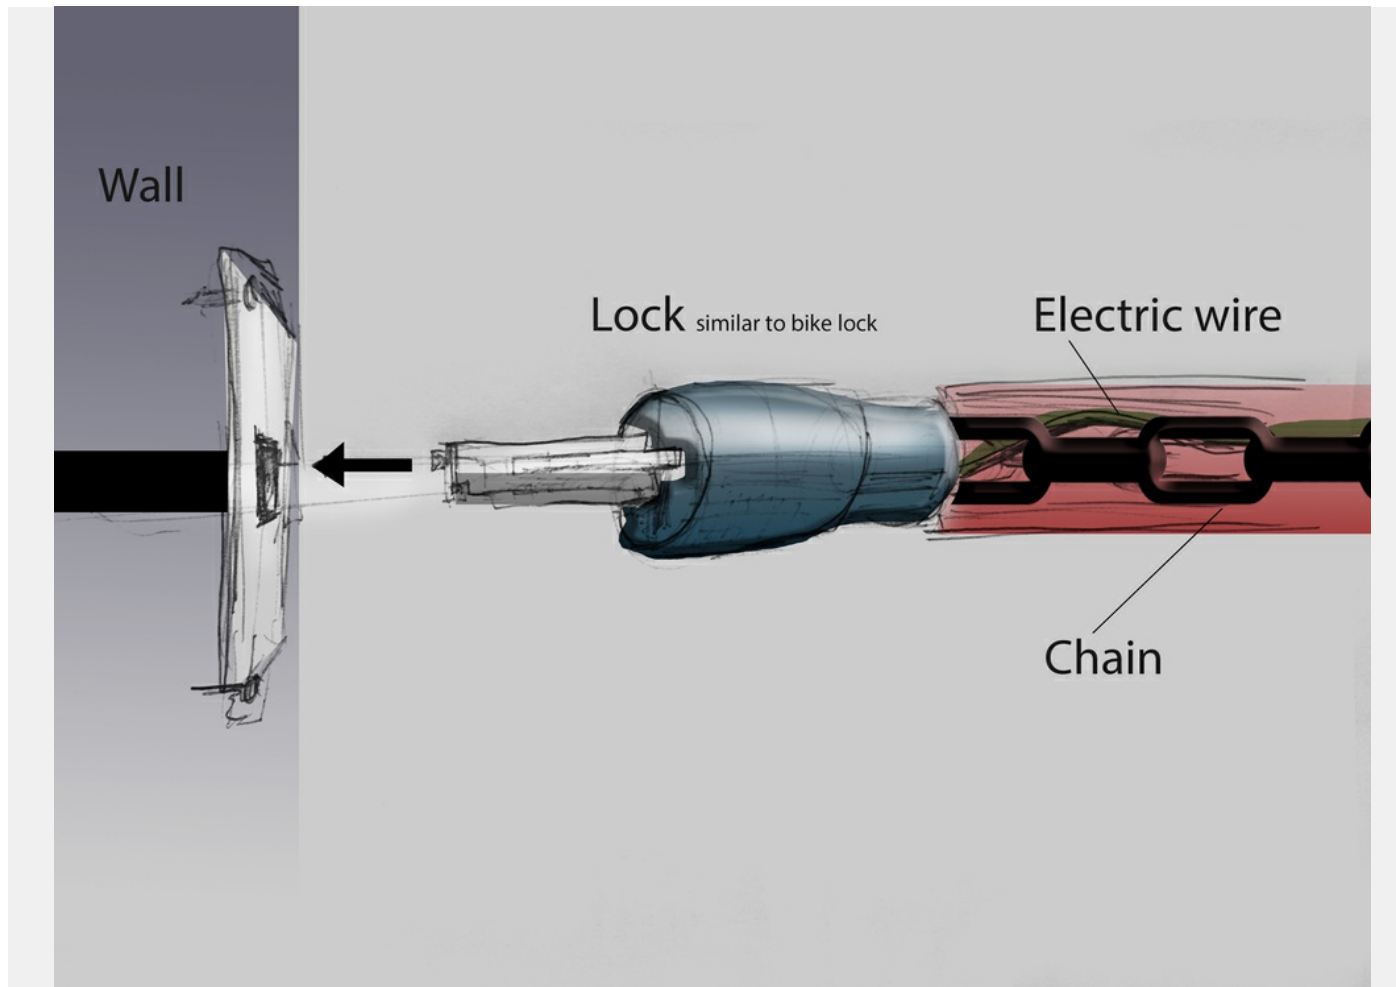

3/7 **Smart trolley**

A trolley with cooling functionality and multi level boxes can be locked to the front door.

Product in its environment

The trolley consists of multiple levels to keep the food ordered. In addition it has a internal cooling functionality. Because of its narrow shape it perfectly fits into any entrance hall. Via smart functionalities customer get informed about the delivery state.

5/7 **Smart trolley**

A trolley with cooling functionality and multi level boxes can be locked to the front door.

Product in use

Via the Miele smart trolley service all necessary infos during the delivery process are displayed. In addition it allows the delivery service and the customer to unlock the smart trolley, so it can be moved , filled or unpacked.

6/7 Smart trolley

A trolley with cooling functionality and multi level boxes can be locked to the front door.

Additional info

Close up of the plug-lock, it is similar to a bike lock. The plug-lock is plugged into the Miele wall adapter. It locks the trolley to the wall and provide energy to it. It consist of a metal chain and electric wires. To unlock the trolley you need to use a digital key via smartphone.