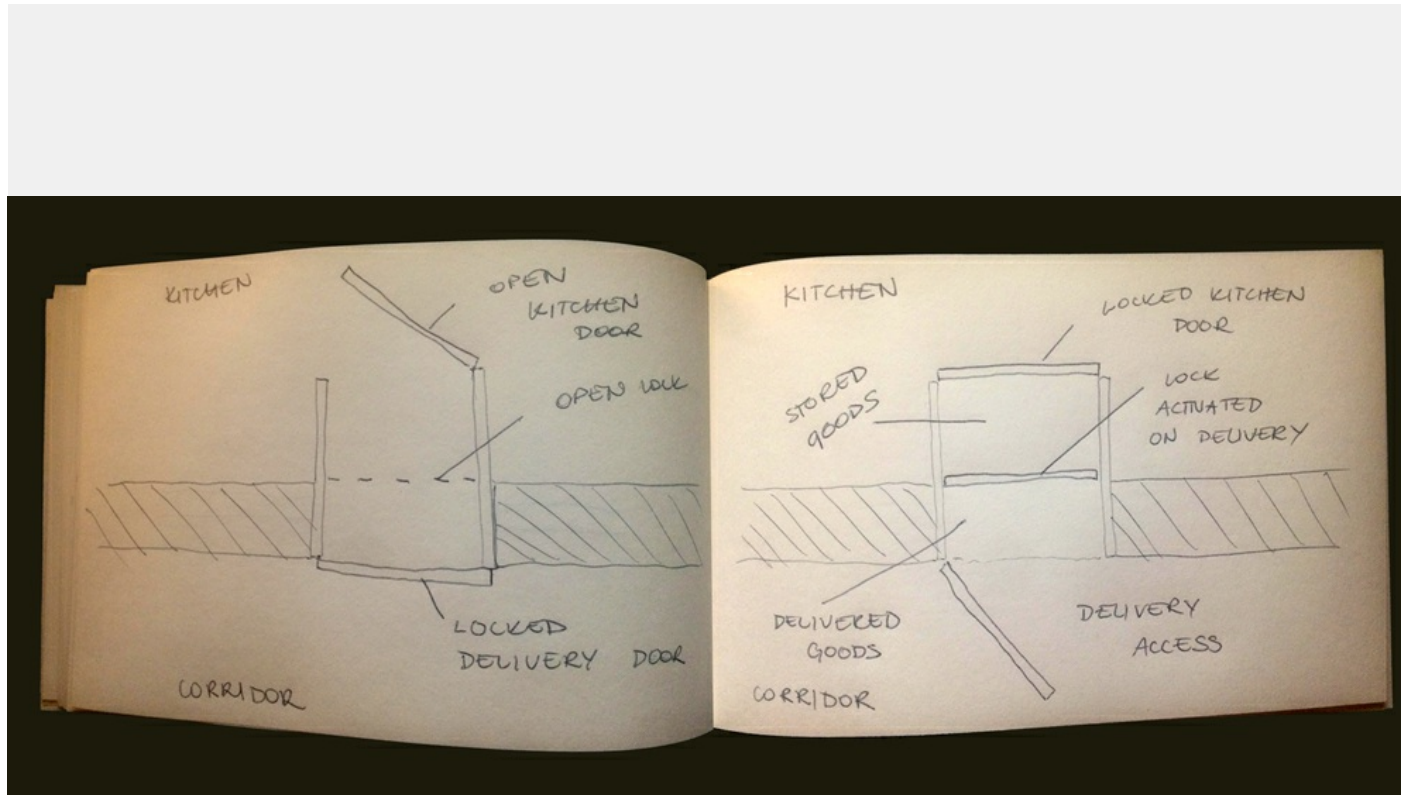

### Solution

The solution is a new thinking about apartment planning. Like in the past we had to start thinking about the plumbing, waste drop system or central vacuum cleaner now it's time for smart deliveries. In this case the idea concerns a new fridge concept that is wall mounted and opens both to the kitchen and to the outside corridor or staircase. This allows the delivery to be made right into the fridge without violating the privacy of the owners.

## 2/6 2 SIDED DELIVERY MIELE

Smart deliveries into your own fridge without bridging your privacy

### Pain Point

In order to prevent access to the goods already stored in the fridge we need to design a locking system allowing access only to the delivery space from the outside and full access from the inside.