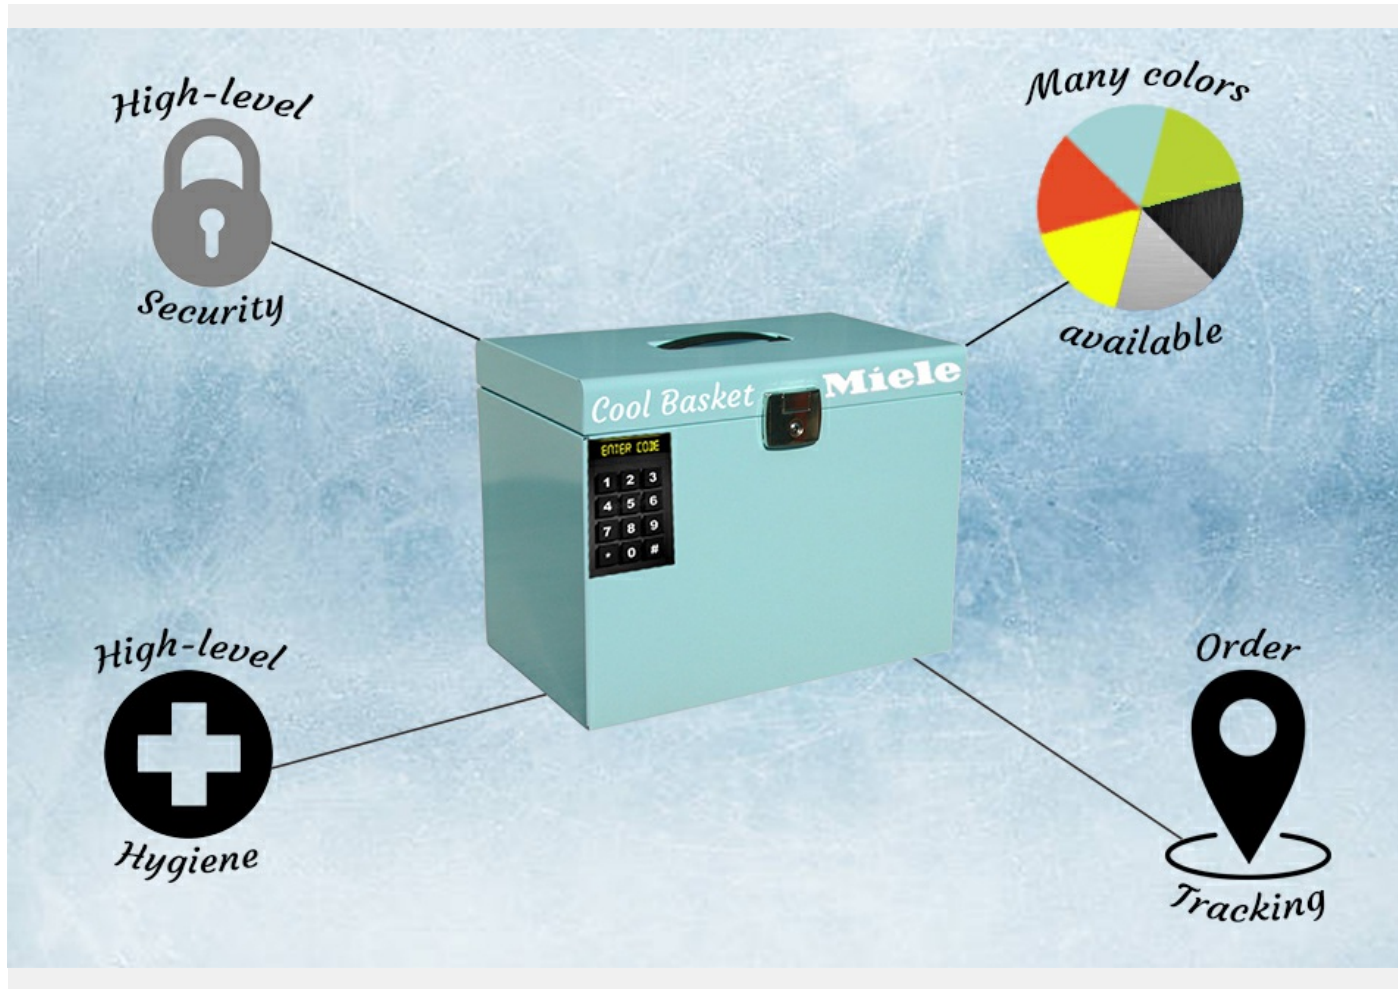

2/6

Cool Basket by Miele

Smart cooling basket for delivering groceries

Pain Point

This is Cool Basket by Miele. It can come in many different colors. It uses GPS so customer could track its order. It is equipped with numeric pad where customer enters the code that is provided for his order. Once order is packed nothing can affect groceries until end customer is reached.

Status: 15.06.2018