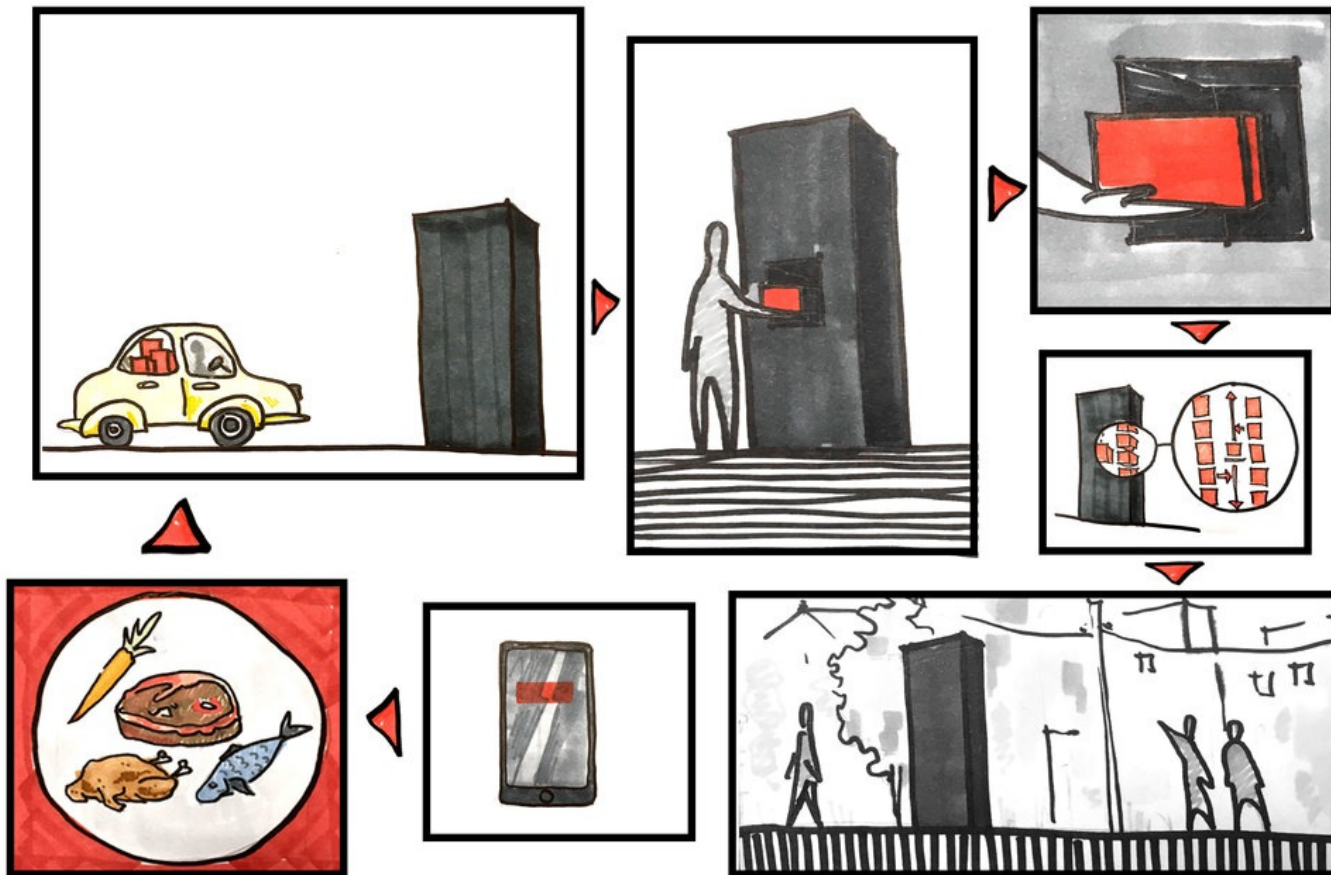

5/6 Miele delivery unit

It is urban delivery unit, which standing near client's house

Product in use

Object should be installed in place which has general access from any point of district. One object serve certain distance in the space of city

Status: 15.06.2018