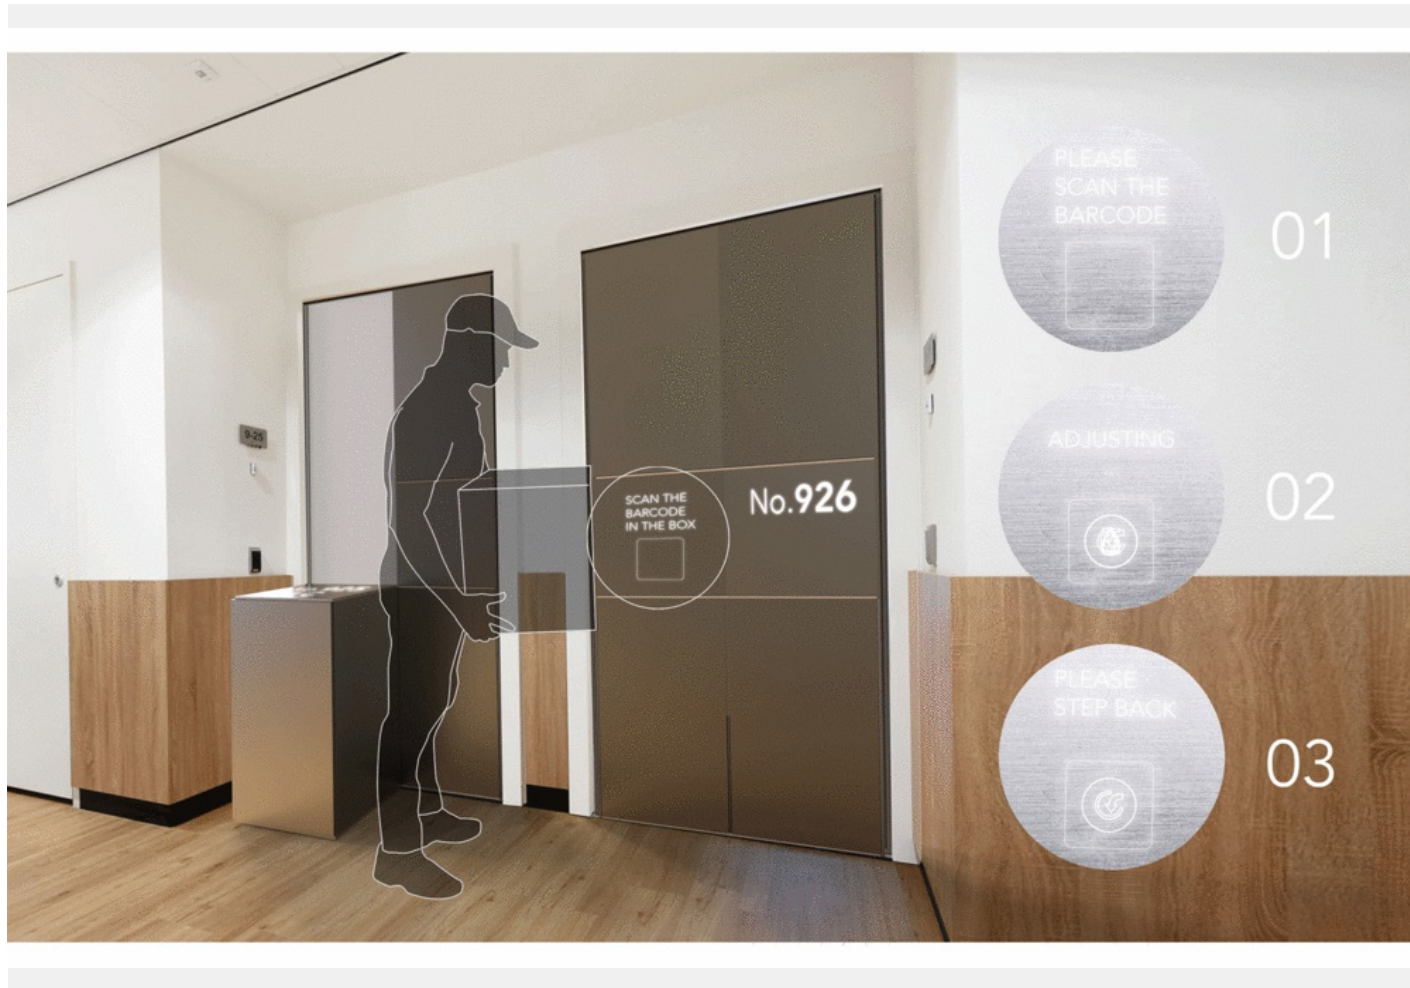

### Solution

Miele Hug, is an origami-inspired slim and smart cooling device, that can be adapted to any standard (90X204cm) entrance door of the apartment and can be adjustable to any international delivery sized box. The flat surface of the device covers the outer surface of the entrance door and gives it smart control features. The flat moving surfaces can be shaped into two separate or one combi remote controlled cooling, secure volumes which can be controlled remotely by the resident with Miele App.

2/7 **Miele HUG**

Origami-inspired, slim and smart cooling device on your standard sized apartment door

Pain Point

Target group has an intense work environment that causes uncertain time for homecoming. Live alone in existing small flat in apartment blocks. No time to make grocery shopping in person. Prefer online shopping solutions for fresh, ready to cook or frozen meal. Need a secure place for delivery.

### 3/7 Miele HUG

Origami-inspired, slim and smart cooling device on your standard sized apartment door

Product in its environment

Miele Hug can be adapted to any standard entrance door or can be also used in common areas. The flat surface of the device covers the outer surface of the standard 90X204cm sized entrance door and gives a smart control features to the entrance door. It can be adjustable to any delivery sized box.

4/7 **Miele HUG**

Origami-inspired, slim and smart cooling device on your standard sized apartment door

---

Product views

The flat, automatically moving surfaces can be shaped into two separate or one combi cooling, secure volumes which can be controlled remotely by the resident with Miele App. HUG can be purchased by the user/tenant, by use-sharing neighbors or by the building managements as a part of their service.