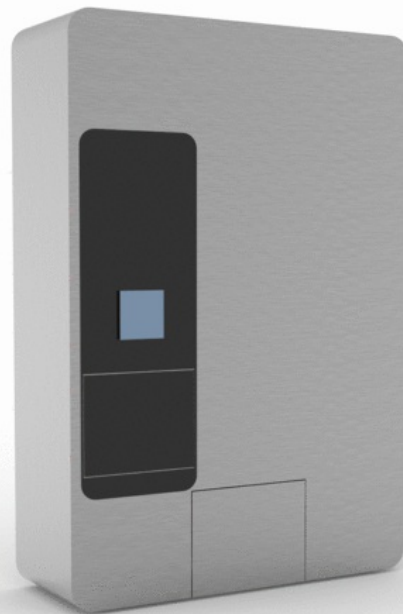

Solution

Miele RUBIC, is a smart eco-friendly cooling storage unit for multiple use, that can be adapted to any main entrance or parking lot of the secured residential buildings. Every shared box has its own, cooler unit inside with wireless rechargeable battery which will be charged while the box is located in the closet. It provides eco-friendly use. The delivery will be brought to doorstep by indoor-use autonomous vehicle after the approval of the resident thanks to Miele App.

Status: 15.06.2018

3/7 Miele RUBIC

Smart eco-friendly cooling storage unit for multiple use

Product in its environment

RUBIC is located in the secure entrance hall of the residential buildings. The delivery guy can reach it easily and place the delivery box into safe box which has temperature control feature. With IOT, autonomous vehicle communicates with the building's elevators and completes the doorstep delivery.

Status: 15.06.2018

4/7 **Miele RUBIC**

Smart eco-friendly cooling storage unit for multiple use

Miele RUBIC

Product views

RUBIC is a cooler and delivery system consisting of three basic elements: Main closet with charging feature; Cooler Boxes with temperature control, chargeable battery and smart lock; The autonomous delivery vehicle with chargeable battery for indoor use, to realize the final doorstep delivery.

Status: 15.06.2018

5/7 **Miele RUBIC**

Smart eco-friendly cooling storage unit for multiple use

Product in use

The delivery person gets in interaction with control screen of RUBIC. Places the package inside of the cooler box and secures it with smart lock. The wireless charging dock charges the box inside RUBIC. The autonomous carrier completes the doorstep delivery after the approval of the resident.