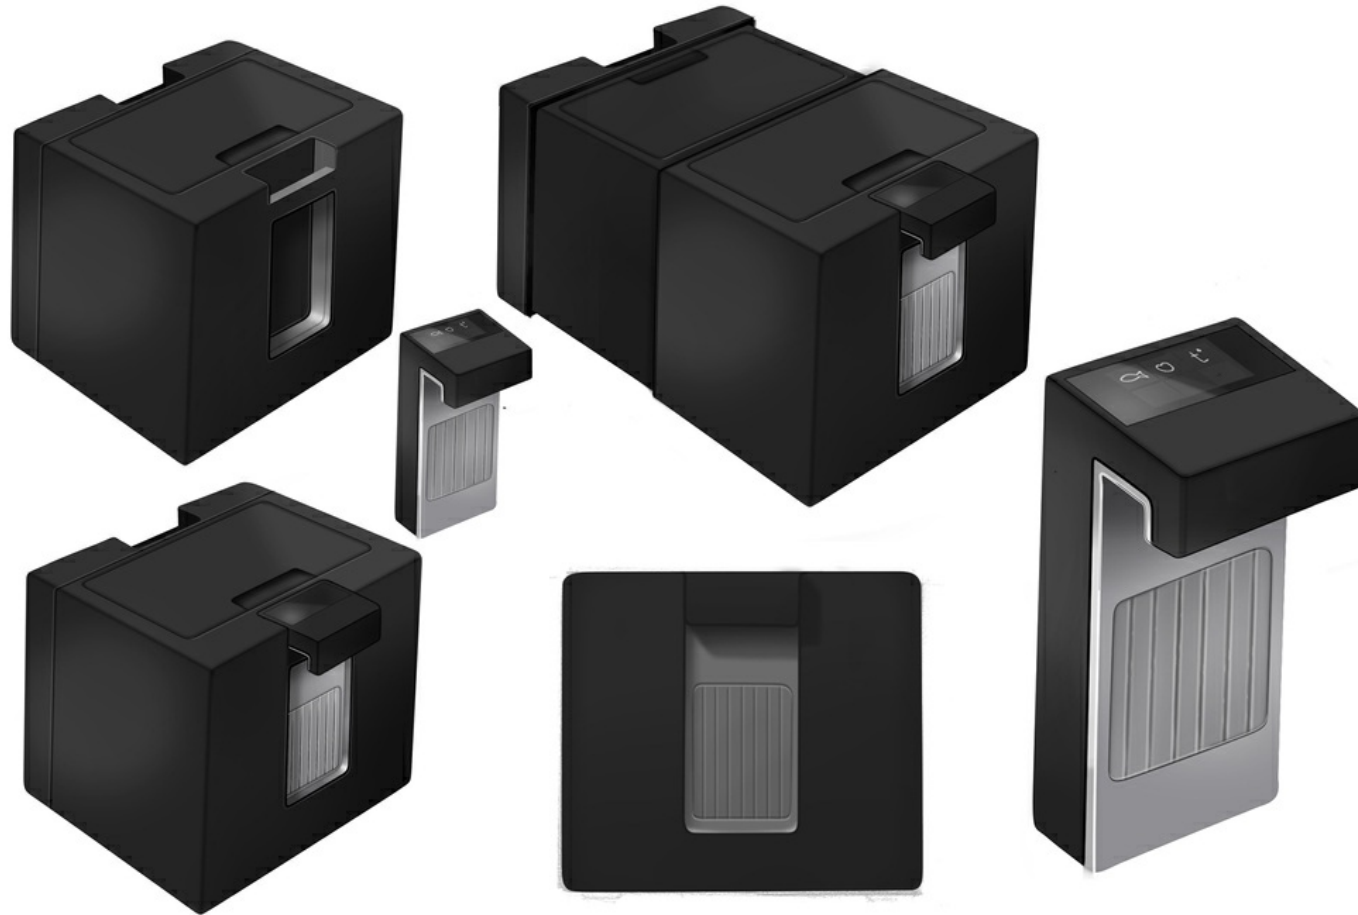

2/7 FlexBox (edited)

FlexBox is a new flexible grocery delivery box, with smart removable cooling module.

Pain Point

Different type of products need different temperatures, and usual delivery box haven't this option. It's not comfortable to leave a big box in front of the door till the service man come to take it. Usual delivery boxes are often not aesthetically pleasing.

3/7 FlexBox (edited)

FlexBox is a new flexible grocery delivery box, with smart removable cooling module.

Product in its environment

This Box will fit in any background without disturbing the eye. FlexBox can be used for an outdoor picnic or catering. Just set the right temperature for already prepared food and for fresh one.

4/7 FlexBox (edited)

FlexBox is a new flexible grocery delivery box, with smart removable cooling module.

Product views

The box has essential and simple design so can be used with pleasure not only in commercial organizations but also at home. The removable element can be placed on both sides, like this is possible to heat product on one room and to cool in the second one or just set difference temperatures

5/7 FlexBox (edited)

FlexBox is a new flexible grocery delivery box, with smart removable cooling module.

Product in use

At the company storage the FlexBox can be managed by humans or robots to place the order inside. A worker or special program can set the right temperature. Then removable module is placed inside and cover is locked with magnetic lock which later can be open by the customer using his sell phone.