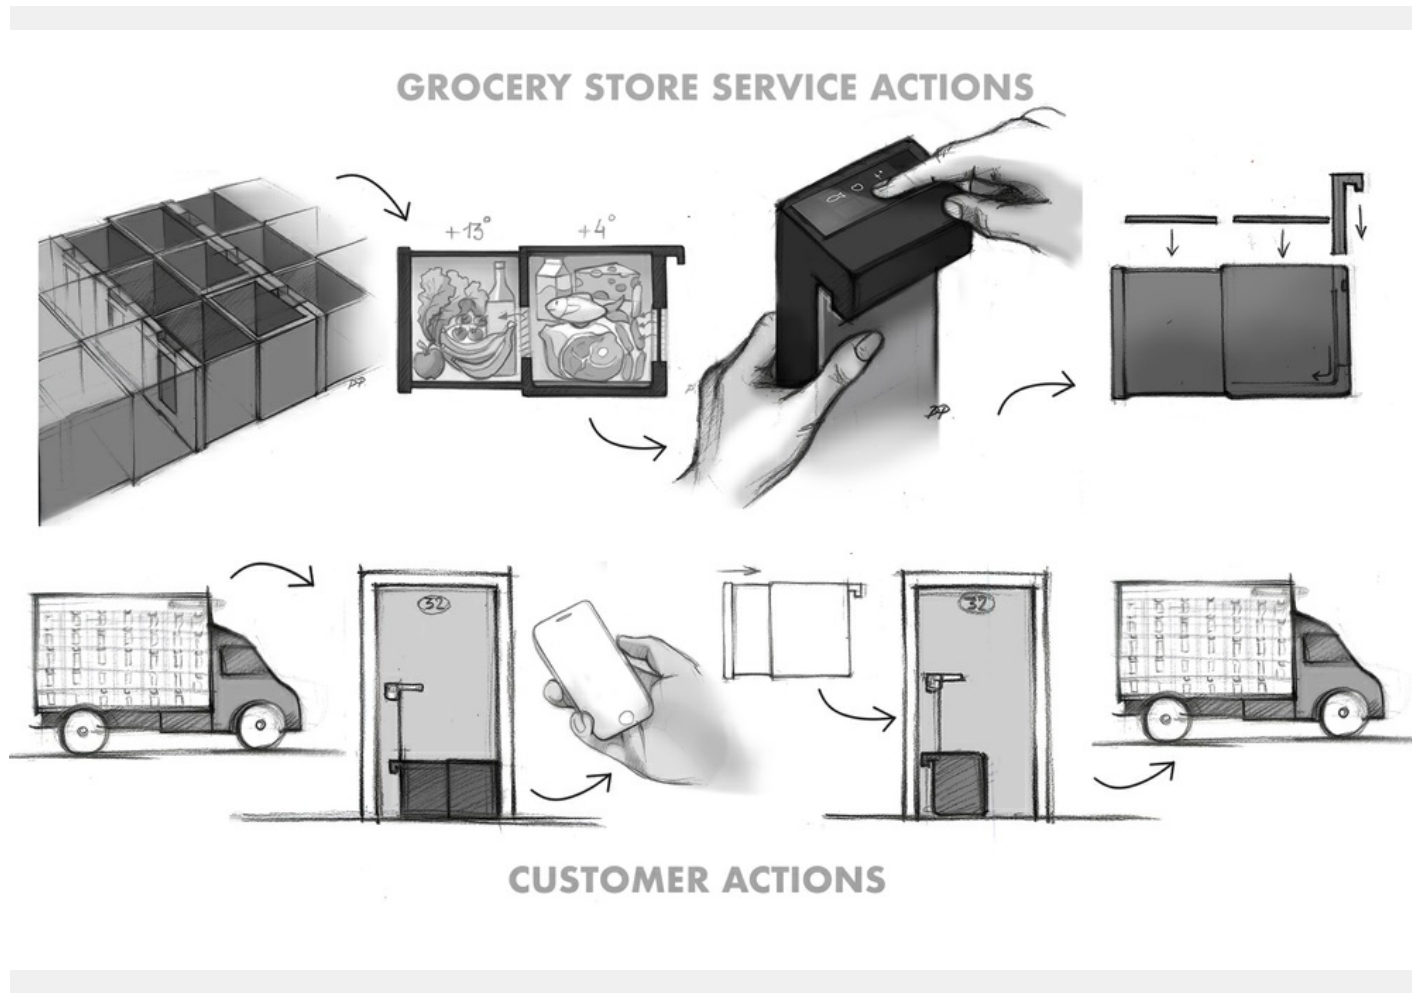

3/7 FlexBox (edited)

FlexBox is a new flexible grocery delivery box, with smart removable cooling module.

Product in its environment

This Box will fit in any background without disturbing the eye. FlexBox can be used for an outdoor picnic or catering. Just set the right temperature for already prepared food and for fresh one.

4/7 FlexBox (edited)

FlexBox is a new flexible grocery delivery box, with smart removable cooling module.

Product views

The box has essential and simple design so can be used with pleasure not only in commercial organizations but also at home. The removable element can be placed on both sides, like this is possible to heat product on one room and to cool in the second one or just set difference temperatures

5/7 FlexBox (edited)

FlexBox is a new flexible grocery delivery box, with smart removable cooling module.

Product in use

At the company storage the FlexBox can be managed by humans or robots to place the order inside. A worker or special program can set the right temperature. Then removable module is placed inside and cover is locked with magnetic lock which later can be open by the customer using his sell phone.

6/7 FlexBox (edited)

FlexBox is a new flexible grocery delivery box, with smart removable cooling module.

Additional info

Smart cooling module can interact with delivery vehicle and balance the temperature. It can be charged inside the vehicle and the outgoing heat can be used to produce the electricity in central thermoelectric element/engine, creating sustainable cycle. The module can also help to fix boxes inside.