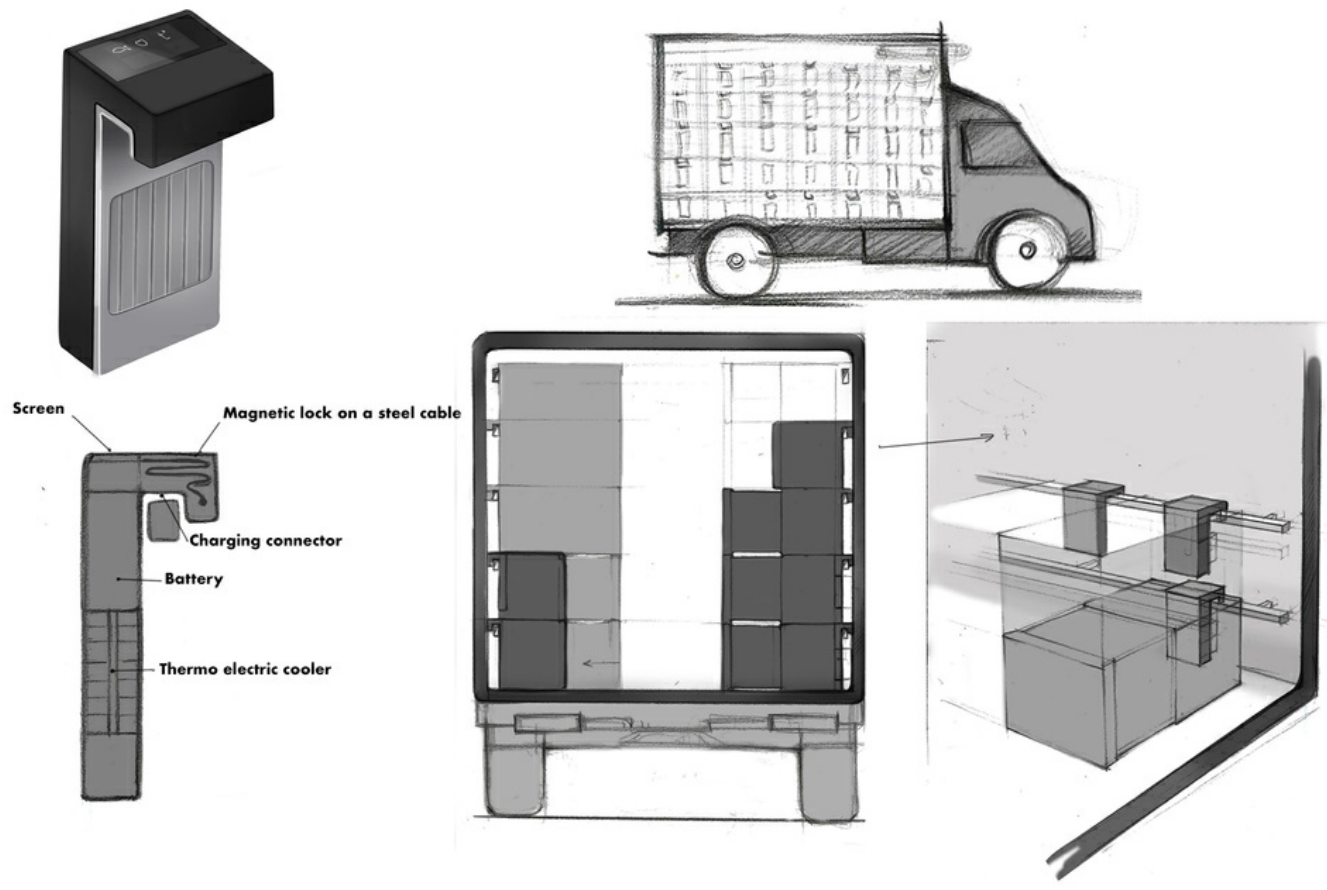

2/7 FlexBox (edited)

FlexBox is a new flexible grocery delivery box, with smart removable cooling module.

Pain Point

Different type of products need different temperatures, and usual delivery box haven't this option. It's not comfortable to leave a big box in front of the door till the service man come to take it. Usual delivery boxes are often not aesthetically pleasing.

4/7 FlexBox (edited)

FlexBox is a new flexible grocery delivery box, with smart removable cooling module.

Product views

The box has essential and simple design so can be used with pleasure not only in commercial organizations but also at home. The removable element can be placed on both sides, like this is possible to heat product on one room and to cool in the second one or just set difference temperatures

5/7 FlexBox (edited)

FlexBox is a new flexible grocery delivery box, with smart removable cooling module.

Product in use

At the company storage the FlexBox can be managed by humans or robots to place the order inside. A worker or special program can set the right temperature. Then removable module is placed inside and cover is locked with magnetic lock which later can be open by the customer using his sell phone.

6/7 FlexBox (edited)

FlexBox is a new flexible grocery delivery box, with smart removable cooling module.

Additional info

Smart cooling module can interact with delivery vehicle and balance the temperature. It can be charged inside the vehicle and the outgoing heat can be used to produce the electricity in central thermoelectric element/engine, creating sustainable cycle. The module can also help to fix boxes inside.