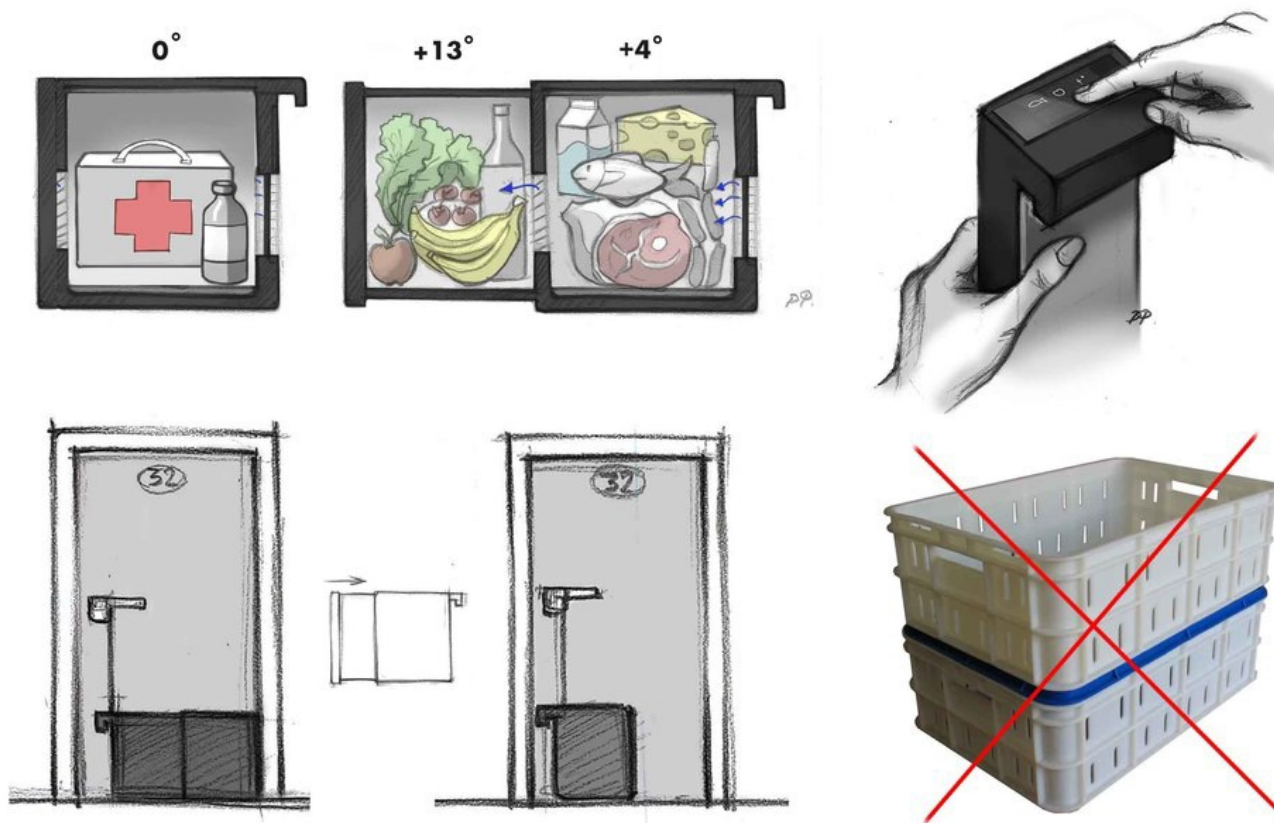

1/7

FlexBox (edited)

FlexBox is a new flexible grocery delivery box, with smart removable cooling module.

Observation

In today's world, many people do not have time to go shopping, and they choose home delivery. This service is popular among hardly working people but also among housewives or those who are temporarily sitting with the child, as they take off an unnecessary problem, freeing up the time they would spend on supermarkets.

Conclusion

Active people are often out of the house, so the task to review the organisation of products delivery that require certain temperatures is the issue of the day.

Solution

FlexBox is a new flexible type of grocery delivery box, which bring its smart cooling system to a new level. The box has a removable cooling/heating element. The element can be easily removed, and, in this case, the box can be used for delivery goods to those who are at home. Removable element is easy to hold in hands and also to charge. The box can unfold and converted into a two-rooms refrigerator, and it is possible to adjust the different temperatures for different types of products.

2/7 FlexBox (edited)

FlexBox is a new flexible grocery delivery box, with smart removable cooling module.

Pain Point

Different type of products need different temperatures, and usual delivery box haven't this option. It's not comfortable to leave a big box in front of the door till the service man come to take it. Usual delivery boxes are often not aesthetically pleasing.

3/7 FlexBox (edited)

FlexBox is a new flexible grocery delivery box, with smart removable cooling module.

Product in its environment

This Box will fit in any background without disturbing the eye. FlexBox can be used for an outdoor picnic or catering. Just set the right temperature for already prepared food and for fresh one.