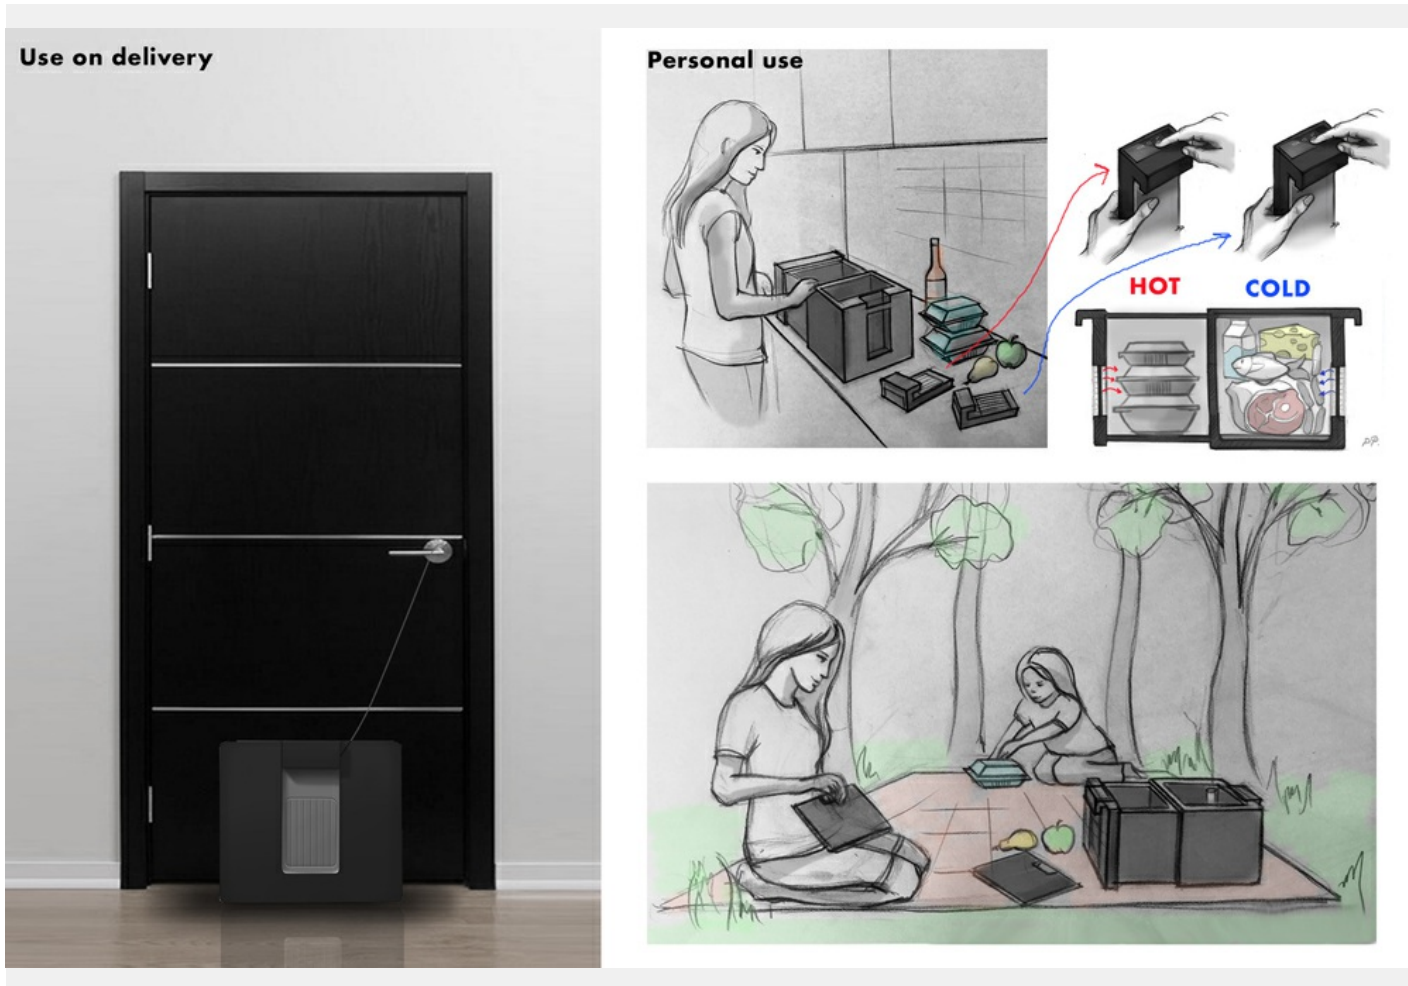

Conclusion

Active people are often out of the house, so the task to review the organisation of products delivery that require certain temperatures is the issue of the day.

Solution

FlexBox is a new flexible type of grocery delivery box, which bring its smart cooling system to a new level. The box has a removable cooling/heating element. The element can be easily removed, and, in this case, the box can be used for delivery goods to those who are at home. Removable element is easy to hold in hands and also to charge. The box can unfold and converted into a two-rooms refrigerator, and it is possible to adjust the different temperatures for different types of products.

2/7 FlexBox (edited)

FlexBox is a new flexible grocery delivery box, with smart removable cooling module.

Pain Point

Different type of products need different temperatures, and usual delivery box haven't this option. It's not comfortable to leave a big box in front of the door till the service man come to take it. Usual delivery boxes are often not aesthetically pleasing.

3/7 FlexBox (edited)

FlexBox is a new flexible grocery delivery box, with smart removable cooling module.

Product in its environment

This Box will fit in any background without disturbing the eye. FlexBox can be used for an outdoor picnic or catering. Just set the right temperature for already prepared food and for fresh one.

4/7 FlexBox (edited)

FlexBox is a new flexible grocery delivery box, with smart removable cooling module.

Product views

The box has essential and simple design so can be used with pleasure not only in commercial organizations but also at home. The removable element can be placed on both sides, like this is possible to heat product on one room and to cool in the second one or just set difference temperatures