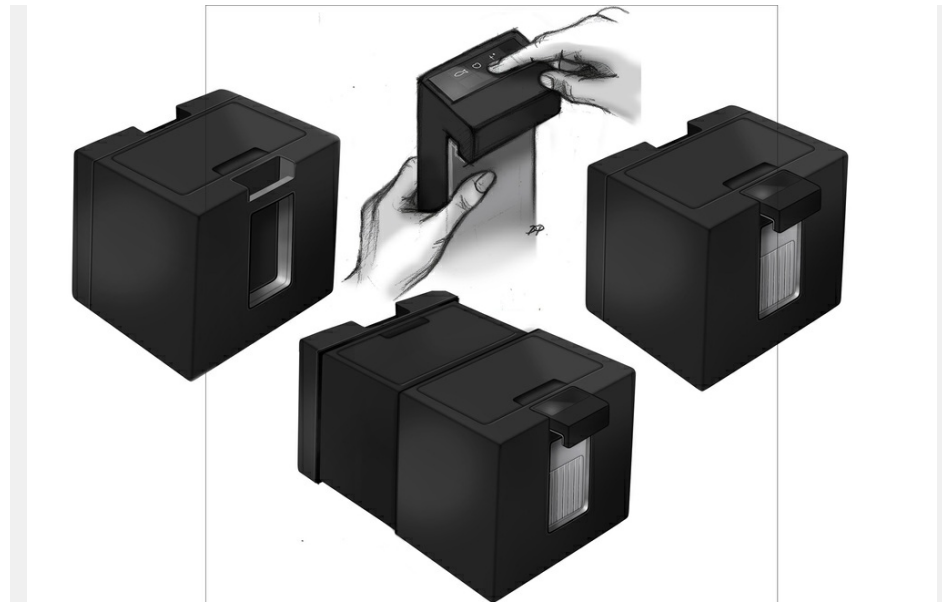

1/7

FlexBox (edited)

FlexBox is a new flexible grocery delivery box, with smart removable cooling module.

Observation

In today's world, many people do not have time to go shopping, and they choose home delivery. This service is popular among hardly working people but also among housewives or those who are temporarily sitting with the child, as they take off an unnecessary problem, freeing up the time they would spend on supermarkets.

Conclusion

Active people are often out of the house, so the task to review the organisation of products delivery that require certain temperatures is the issue of the day.

Solution

FlexBox is a new flexible type of grocery delivery box, which bring its smart cooling system to a new level. The box has a removable cooling/heating element. The element can be easily removed, and, in this case, the box can be used for delivery goods to those who are at home. Removable element is easy to hold in hands and also to charge. The box can unfold and converted into a two-rooms refrigerator, and it is possible to adjust the different temperatures for different types of products.

2/7 FlexBox (edited)

FlexBox is a new flexible grocery delivery box, with smart removable cooling module.

Pain Point

Different type of products need different temperatures, and usual delivery box haven't this option. It's not comfortable to leave a big box in front of the door till the service man come to take it. Usual delivery boxes are often not aesthetically pleasing.

4/7 FlexBox (edited)

FlexBox is a new flexible grocery delivery box, with smart removable cooling module.

Product views

The box has essential and simple design so can be used with pleasure not only in commercial organizations but also at home. The removable element can be placed on both sides, like this is possible to heat product on one room and to cool in the second one or just set difference temperatures