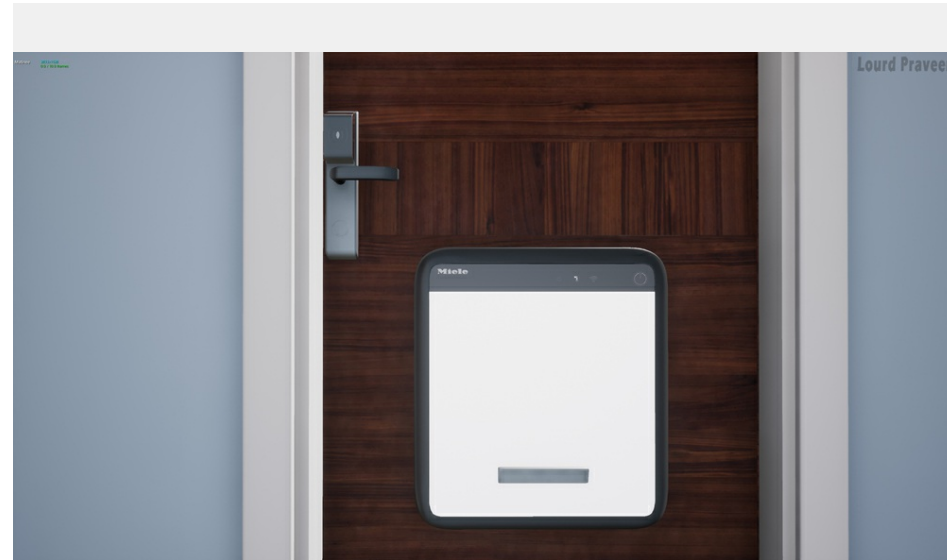

Solution

The Miele Door receiver is a smart tech which can help you by collecting foods when you are not at home. Just provide the code to the Delivery man to place the food inside, it keeps the food fresh until you receive from it. It is a flexible tech. It expands itself to have enough place inside. When the food is taken out, it retracts itself. It activates the camera until the food is taken from you, for security purposes.

5/7 Miele Door receiver

My idea is about using simple technology of receiving package when people are not at home.

Product in use

- 1: The delivery man can access the Meile Door Receiver, from the code provided by you
- 2: When the device is been used it activates the camera, it records until the food is taken out by you
- 3: The Miele Door Receiver has a smart tech. when food placed inside the storage place expands itself.