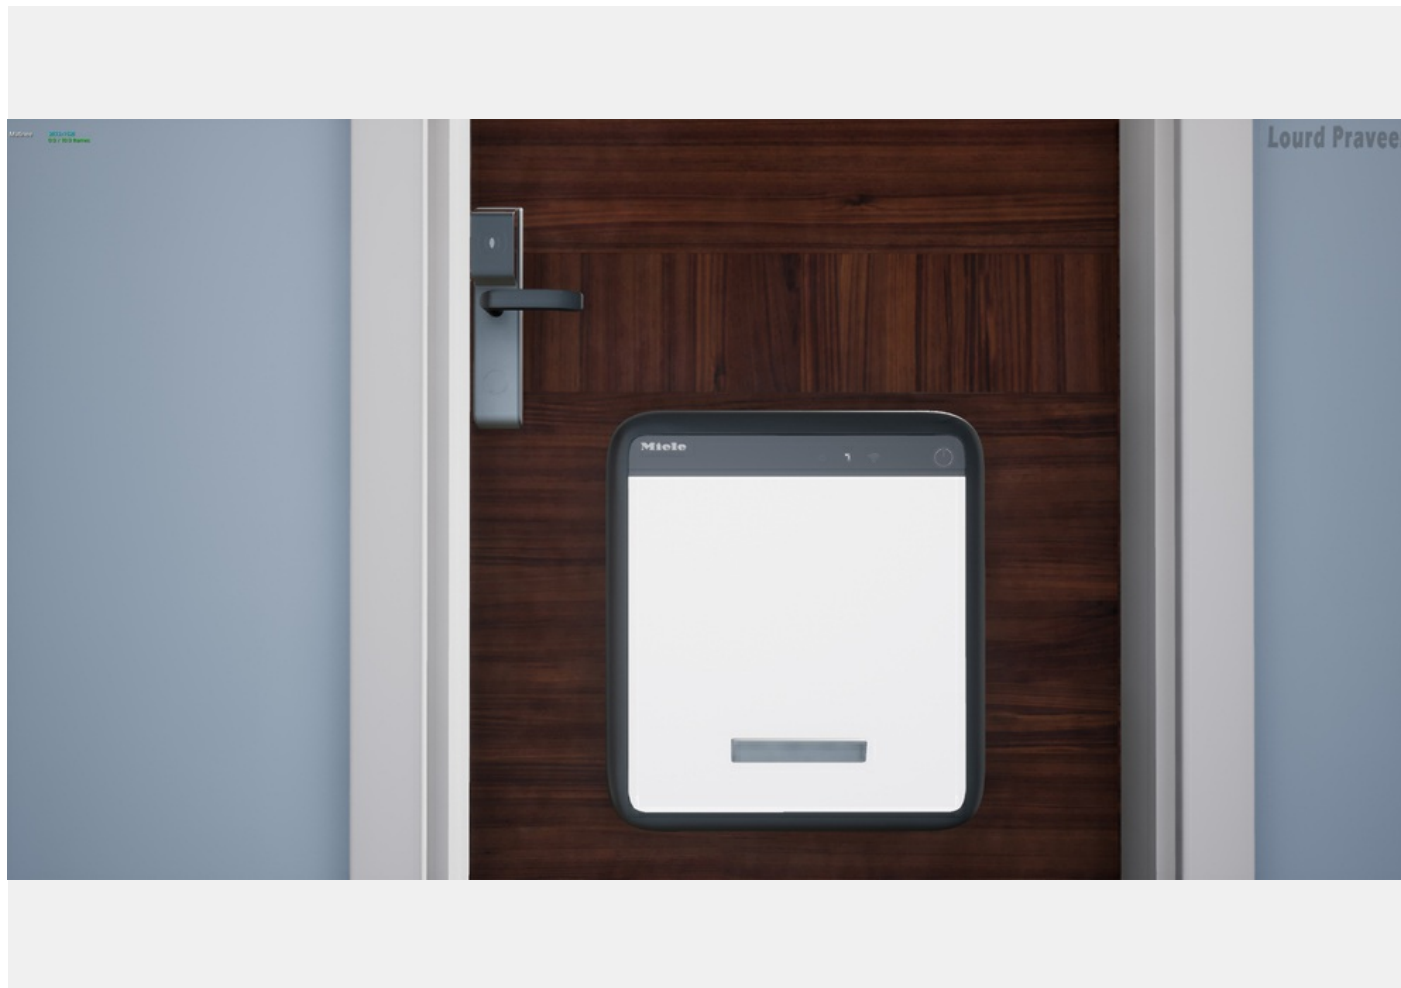

Solution

The Miele Door receiver is a smart tech which can help you by collecting foods when you are not at home. Just provide the code to the Delivery man to place the food inside, it keeps the food fresh until you receive from it. It is a flexible tech. It expands itself to have enough place inside. When the food is taken out, it retracts itself. It activates the camera until the food is taken from you, for security purposes.

2/7 Miele Door receiver

My idea is about using simple technology of receiving package when people are not at home.

Pain Point

We face the struggle of installing appliances, because of heavy and big in sizes. so my idea is about making light and compact design.

3/7 Miele Door receiver

My idea is about using simple technology of receiving package when people are not at home.

Product in its environment

Miele Door Receiver will be installed in the door, we can install it on the lower level or higher level of the door, as comfortable as customer wants.