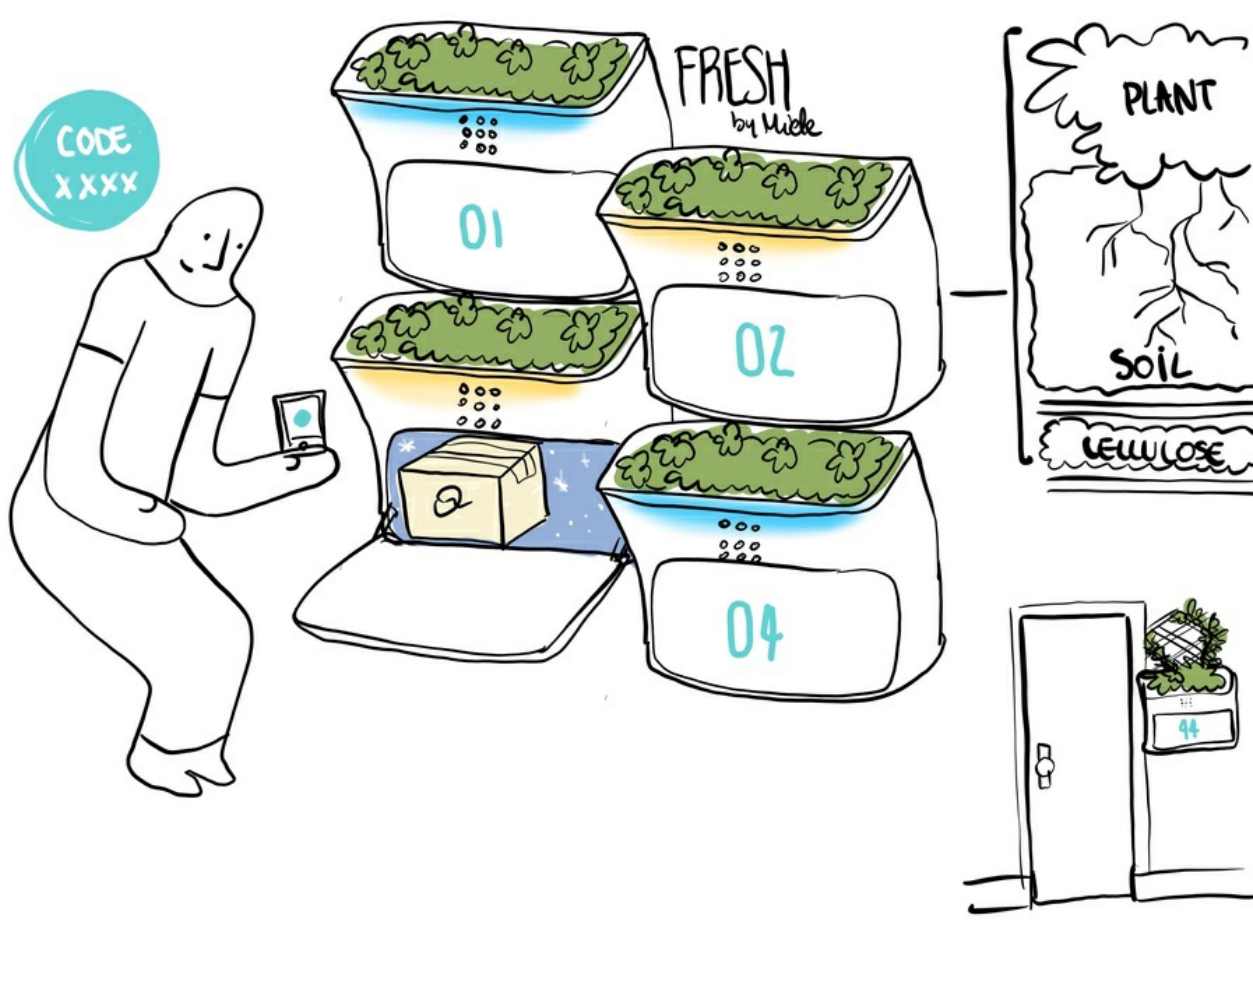

Conclusion

There is a need to design a closed loop system that does not require extra energy but can self sustain.

Solution

Miele's Fresh is using cutting edge cooling technology with an engineered alliance of material to maintain a constant cool temperature without any added energy needed.

2/6 **Fresh**

Freshness takes it full meaning with the combination of fresh ingredient

Pain Point

There is a need to design a closed loop system that does not require extra energy but can self sustain, using a cutting edge technology and engineered material.

Status: 15.06.2018

3/6 **Fresh**

Freshness takes it full meaning with the combination of fresh ingredient

Product in its environment

The Fresh module can be combined or individual, wallmounted or fixed to lamp poles.

Status: 15.06.2018

4/6 **Fresh**

Freshness takes it full meaning with the combination of fresh ingredient

Product views

The freshness is visually translated by 3 elements : the greenery symbol of ingredient freshness, the subtle cool light and the material cool to the touch.