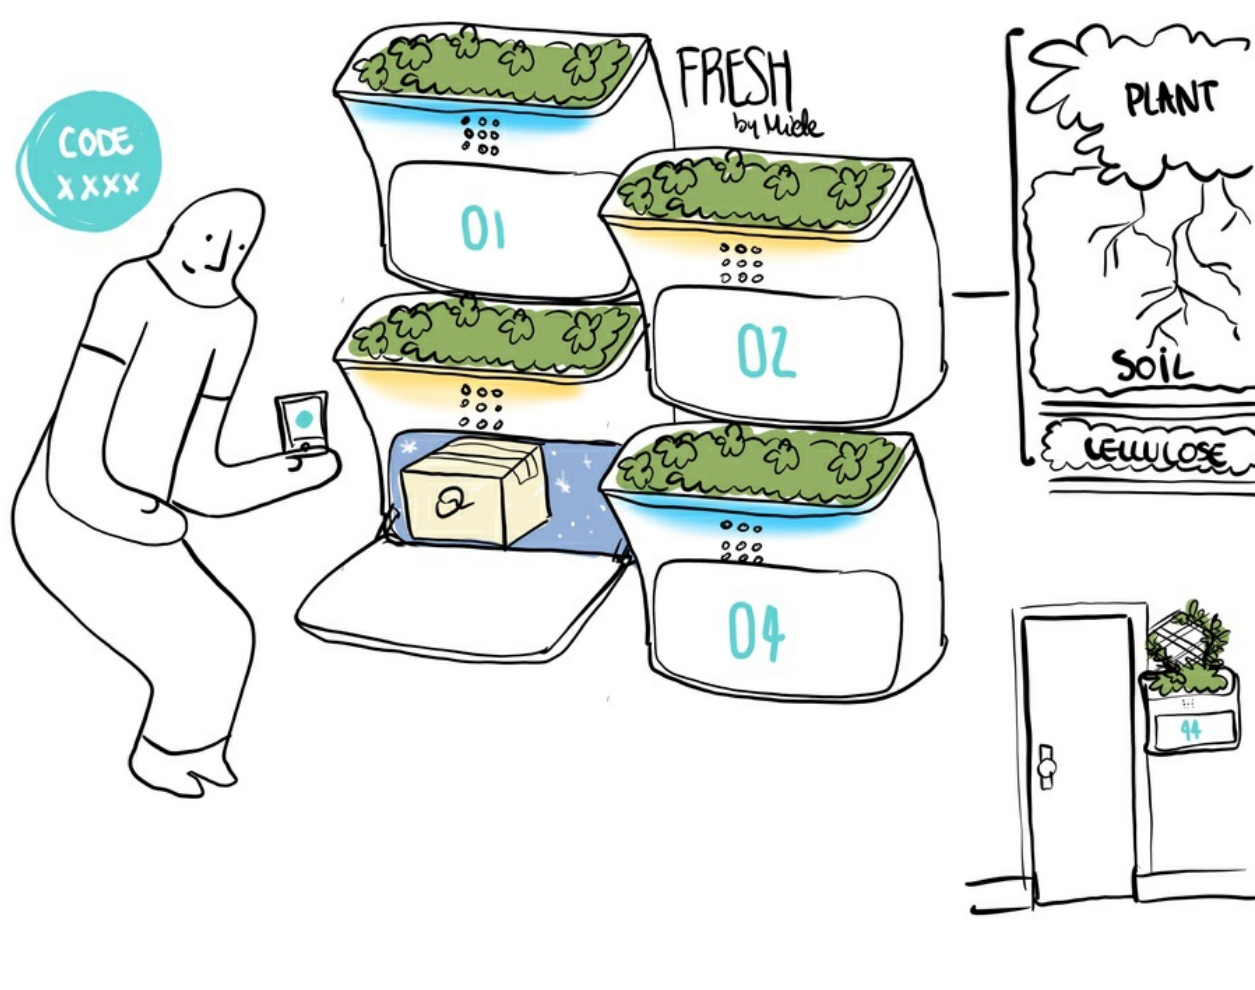

Conclusion

There is a need to design a closed loop system that does not require extra energy but can self sustain.

Solution

Miele's Fresh is using cutting edge cooling technology with an engineered alliance of material to maintain a constant cool temperature without any added energy needed.

2/6 **Fresh**

Freshness takes it full meaning with the combination of fresh ingredient

Pain Point

There is a need to design a closed loop system that does not require extra energy but can self sustain, using a cutting edge technology and engineered material.

Status: 15.06.2018

3/6 **Fresh**

Freshness takes it full meaning with the combination of fresh ingredient

Product in its environment

The Fresh module can be combined or individual, wallmounted or fixed to lamp poles.

Status: 15.06.2018

4/6 **Fresh**

Freshness takes it full meaning with the combination of fresh ingredient

Product views

The freshness is visually translated by 3 elements : the greenery symbol of ingredient freshness, the subtle cool light and the material cool to the touch.