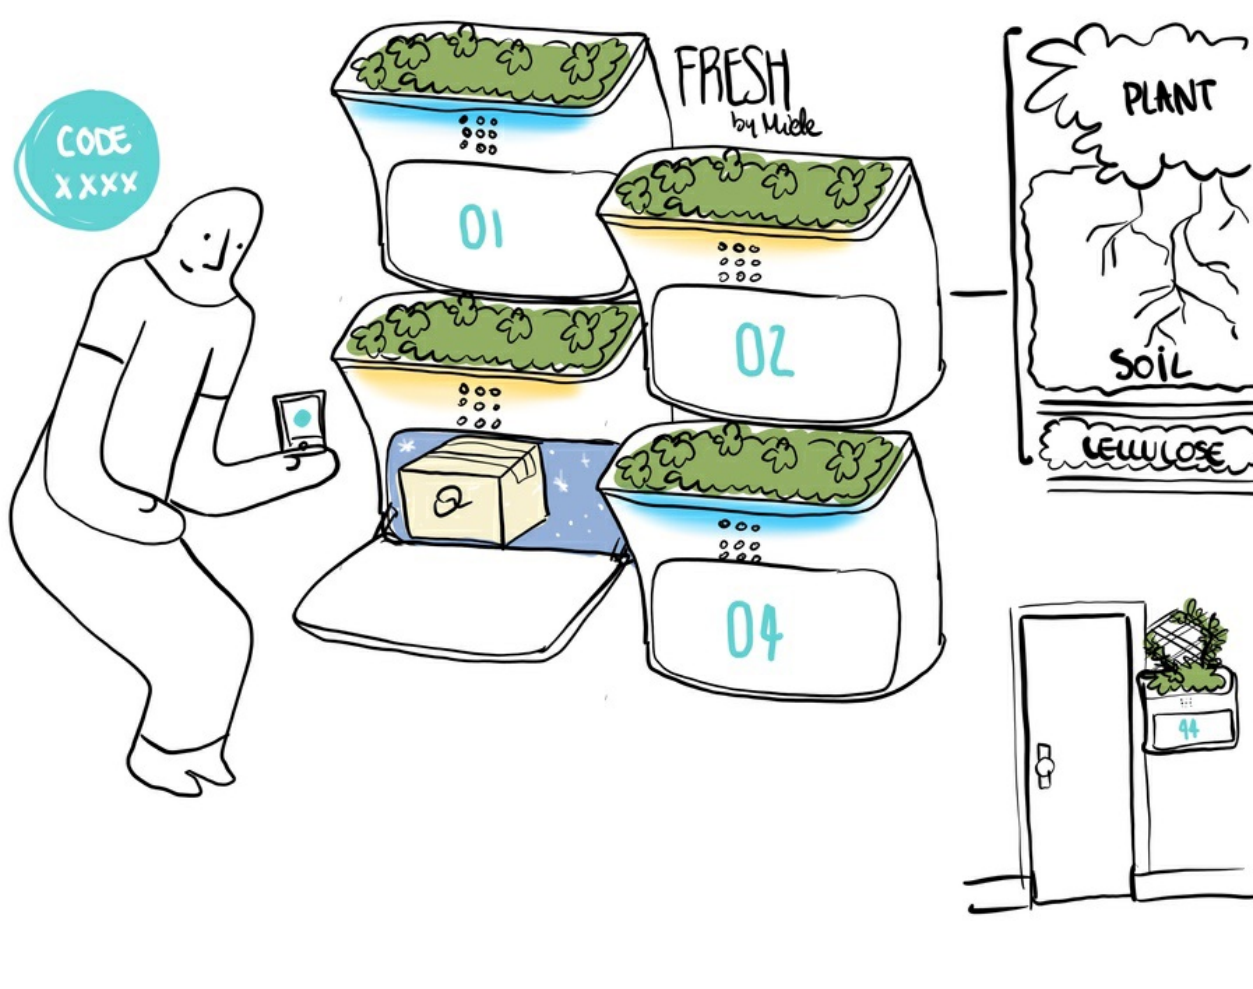

2/6 **Fresh**

Freshness takes it full meaning with the combination of fresh ingredient

Pain Point

There is a need to design a closed loop system that does not require extra energy but can self sustain, using a cutting edge technology and engineered material.

Status: 15.06.2018

3/6 **Fresh**

Freshness takes it full meaning with the combination of fresh ingredient

Product in its environment

The Fresh module can be combined or individual, wallmounted or fixed to lamp poles.

Status: 15.06.2018

4/6 **Fresh**

Freshness takes it full meaning with the combination of fresh ingredient

Product views

The freshness is visually translated by 3 elements : the greenery symbol of ingredient freshness, the subtle cool light and the material cool to the touch.

Status: 15.06.2018

5/6 **Fresh**

Freshness takes it full meaning with the combination of fresh ingredient

Product in use

Soon

Keep cool with Miele

Miele

6/6