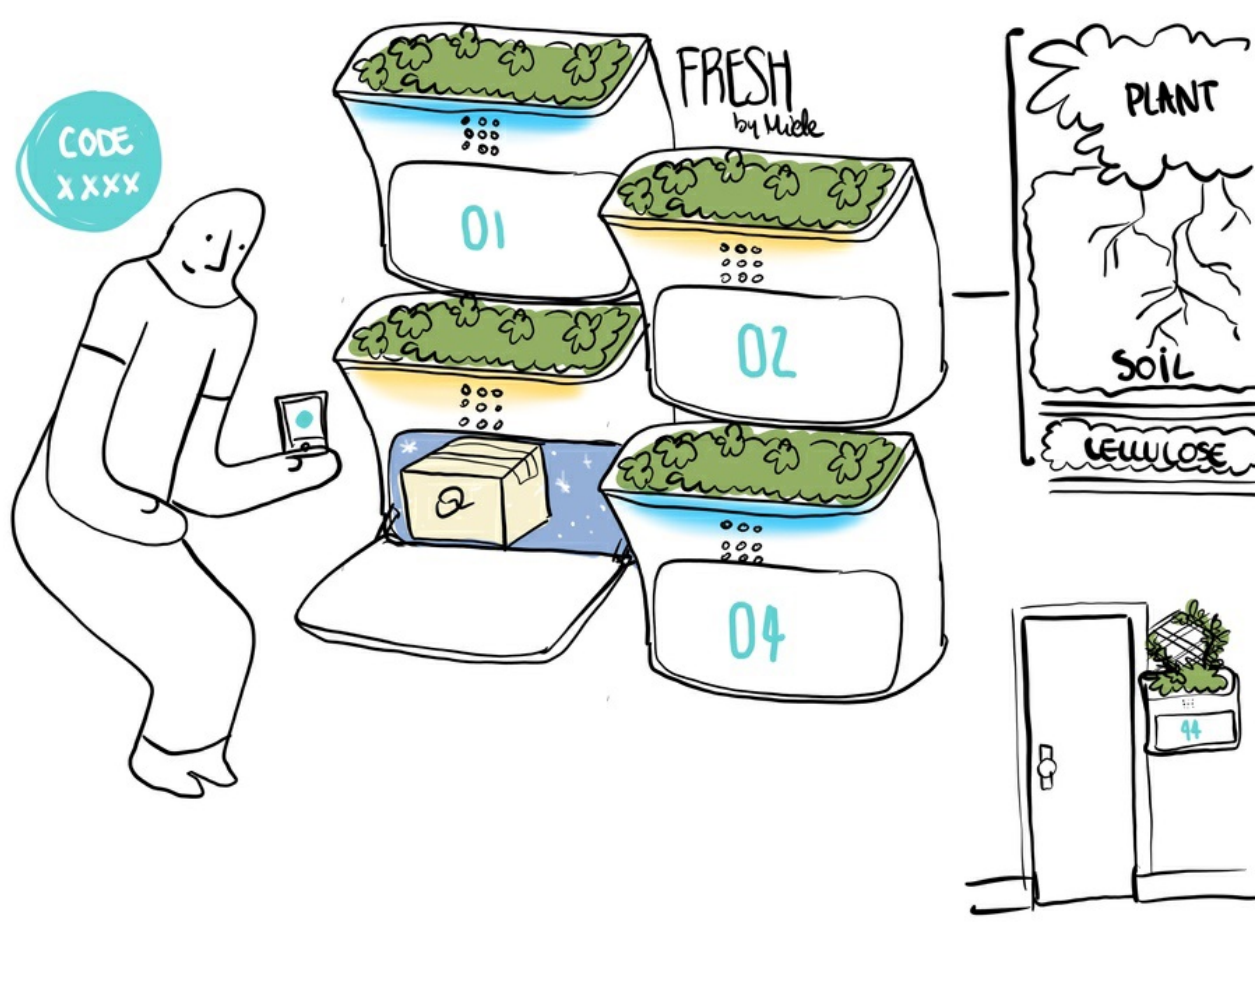

2/6 **Fresh**

Freshness takes it full meaning with the combination of fresh ingredient

Pain Point

There is a need to design a closed loop system that does not require extra energy but can self sustain, using a cutting edge technology and engineered material.

Status: 15.06.2018

3/6 **Fresh**

Freshness takes it full meaning with the combination of fresh ingredient

Product in its environment

The Fresh module can be combined or individual, wallmounted or fixed to lamp poles.

Status: 15.06.2018

4/6 **Fresh**

Freshness takes it full meaning with the combination of fresh ingredient

Product views

The freshness is visually translated by 3 elements : the greenery symbol of ingredient freshness, the subtle cool light and the material cool to the touch.

Status: 15.06.2018

5/6 **Fresh**

Freshness takes it full meaning with the combination of fresh ingredient

Product in use

Soon

Keep cool with Miele

Miele

6/6